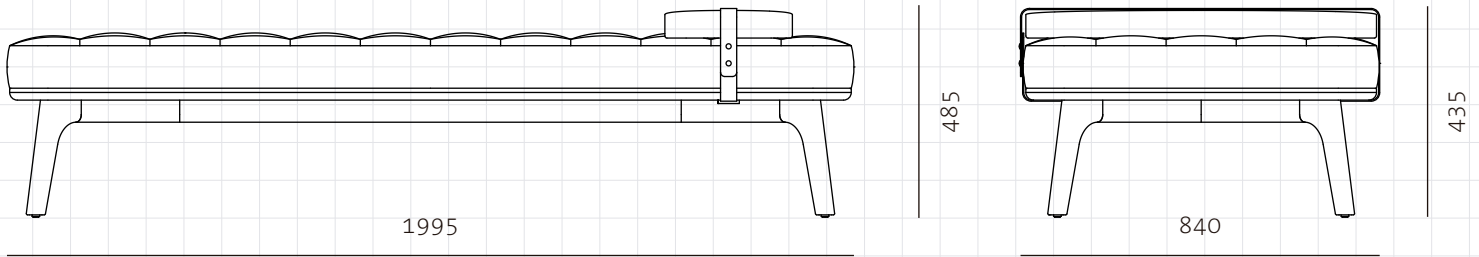

Utility Daybed

CODE

UT-B110

DIMENSIONS

W1995 x D840 x H485mm

Seating height: 435mm

NET WEIGHT

20.0 kg

ENVIRONMENT

Indoor

MATERIALS

Solid wood legs, veneer plywood panel, upholstery

\*Please refer to website or contact your local representative for complete material swatches.

SHIPPING

<b>Package</b>	Assembled		
<b>Package Qty</b>	1 pcs/box		
<b>Packaging</b>	<b>Measurement (mm)</b>	<b>Volume (cbm)</b>	<b>Gross Weight (kg)</b>
<b>FCL</b>	W2060 x D905 x H570	1.06	29.70
<b>LCL/AIR</b>	W2080 x D925 x H665	1.28	52.06