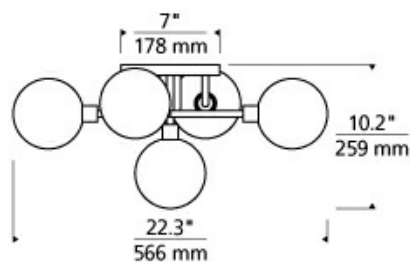

## SPECIFICATIONS

HARDWARE MATERIAL	Metal
SHADE MATERIAL	Glass
NET WEIGHT	4 lbs
HEIGHT	10.2in
WIDTH	22.3in
LENGTH	22.3in
UP LIGHT / DOWN LIGHT / BOTH?	
WET LISTED	
DAMP LISTED	Yes
DRY LISTED	
WALL / CEILING MOUNT	
GENERAL LISTING	ETL Listed
INCLUDES	