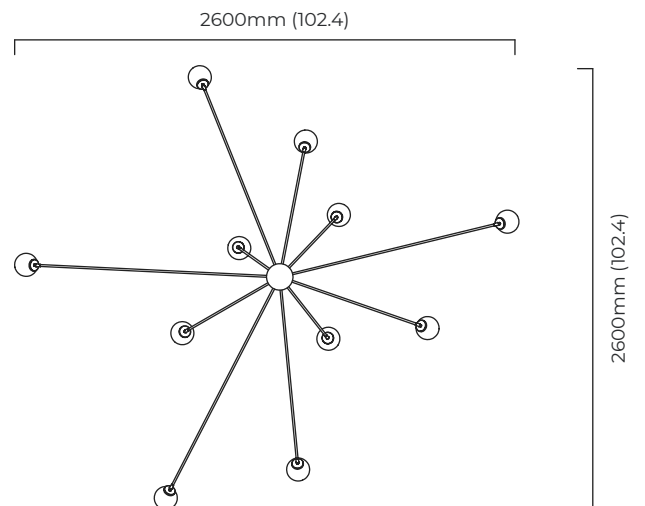

ARRAY LARGE OPAL PENDANT

Inspired by 60s Italian design this light is formed with 11 bronzed arms with contrasting brass details. The hand blown glass shades can be adjusted to cast light to every corner of the room.

FINISH

bronze with satin brass details
CTO-01-040-0101

SHADES

opal glass - 120mm (5") diameter

SUSPENSION

extension kit available if a drop
larger than 1050mm (41.3") is required

please specify the required overall drop from the ceiling
to the bottom of the fitting

BULBS

240v - 11 x G9, 25w max halogen (or 2.3w LED 2700k)
120v - 11 x G9, 25w max halogen (or 2.3w LED 2700k)
(no bulbs supplied)

WEIGHT

20kg (44.1lbs)
additional support around junction box required for installation

CERTIFICATION

E492308

mounting plate dimensions