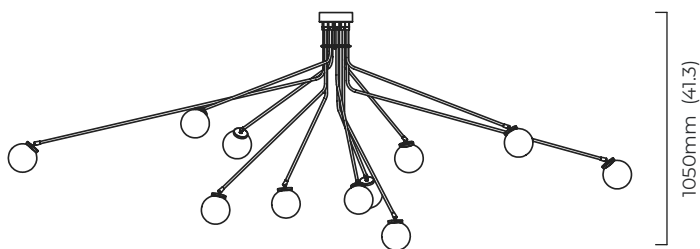

ARRAY LARGE OPAL PENDANT

Inspired by 60s Italian design this light is formed with 11 bronzed arms with contrasting brass details. The hand blown glass shades can be adjusted to cast light to every corner of the room.

FINISH

bronze with satin brass details
CTO-01-040-0101

SHADES

opal glass - 120mm (5") diameter

SUSPENSION

extension kit available if a drop
larger than 1050mm (41.3") is required

please specify the required overall drop from the ceiling
to the bottom of the fitting

BULBS

240v - 11 x G9, 25w max halogen (or 2.3w LED 2700k)
120v - 11 x G9, 25w max halogen (or 2.3w LED 2700k)
(no bulbs supplied)

WEIGHT

20kg (44.1lbs)
additional support around junction box required for installation

CERTIFICATION

E492308

mounting plate dimensions