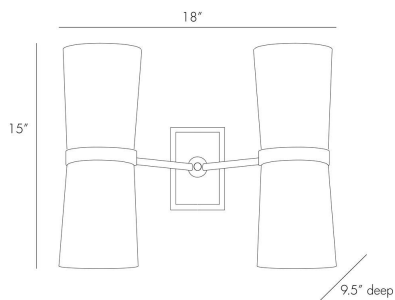

ARTERIO RS

INWOOD SCNCE

49040
Antique Brass, Off-White Linen

Cousin of the popular Yasmin design, the Inwood sconce is highlighted by two off-white linen shades, emitting light atop and below the sconce. Finished in antique brass throughout. Certified for damp locations and intended for interior use.

APPEARANCE

Materials	Steel, Microfiber, Steel
Finishes	Antique Brass, Ivory, Antique Brass
Finish Will Vary	No
Top Coat/Sealant	Yes

DIMENSIONS

Overall	W: 18 in x D: 9.5 in x H: 15 in
Arm	W: 6 in x D: 9 in x H: 8 in
Backplate	W: 4 in x D: 1.5 in x H: 6 in
Shade Top	Dia: 5.5 in
Shade Side	H: 15 in
Shade Bottom	Dia: 5.5 in
Center of Mount from Bottom	H: 8 in
Mount	W: 1.5 in x H: 1.5 in

SHIPPING

Product Weight	4.5 lbs
Gross Weight 1	7.0 lbs
Shipping Box 1	W: 12.0 in x D: 20.0 in x H: 13.0 in

ADDITIONAL INFO

Features	Assembly Required
----------	-------------------

CONTRACT

Contract Suitability	Contract Suitable As Is
----------------------	-------------------------