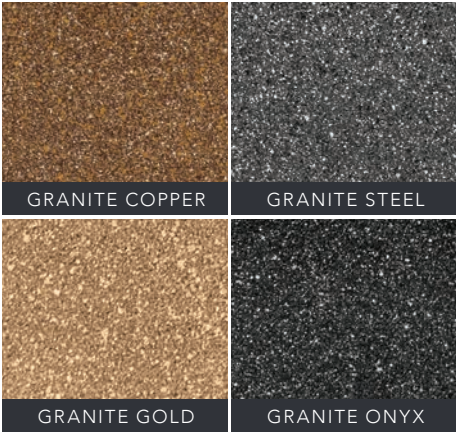

# CROC COLLECTION

SHOWN IN ANTIQUE DARK

3'x2' | 6'x2'

The hand-crafted design of the Croc Collection features a bold, imprinted faux-crocodile pattern. The distinctive style is suitable as an accent piece as well as coordinates beautifully with other natural woods, leather, or even metallic textiles around the home.

# GRANITE

COLLECTION

SHOWN IN GRANITE ONYX

3'x2' | 6'x2' | 22"×18" COMPANIONMAT | 36"×22" SEMI-CIRCLE | PUZZLEPIECE

Choose the bold comfort of our Granite Collection, featuring a smooth surface with a metallic flecked finish. Perfect for highlighting hardware and metallic accents around the home.

# BELLA

COLLECTION

SHOWN IN SILVER LEAF

3'x2' | 6'x2' | 32" x 22" SCALLOPED-BELLA

Bella features a beautiful, lyrical relief pattern with a soft, subtle floral design.  
*Available in 19 rich colors.*