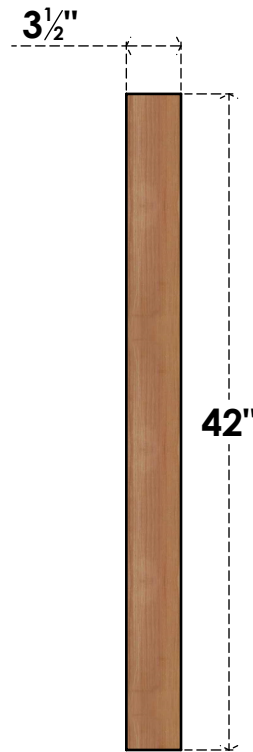

BRC04X42X42TRA00SWR

3 1/2"W X 42"D X 42"H TRADITIONAL SMOOTH BRACE, WESTERN RED CEDAR

SIDE

FRONT

EKENA MILLWORK
 2300 WEST MAIN ST.
 CLARKSVILLE, TX 75426
 TOLL FREE: 866-607-0453
 WWW.EKENAMILLWORK.COM

NOTES

1. INSTALLATION TO BE COMPLETED IN ACCORDANCE WITH MANUFACTURER'S SPECIFICATIONS.
2. DRAWING MAY NOT BE TO SCALE
3. THIS DRAWING IS INTENDED FOR DESIGN AND PLANNING PURPOSES ONLY.
4. ALL INFORMATION CONTAINED HEREIN WAS CURRENT AT THE TIME OF DEVELOPMENT BUT MUST BE REVIEWED AND APPROVED BY THE PRODUCT MANUFACTURER TO BE CONSIDERED ACCURATE.
5. PRODUCTS ARE NOT KILN DRIED. THIS ITEM IS UNIQUE AND WILL CONTAIN THE NATURAL VARIATIONS THAT THE WOOD SPECIES OFFERS. THIS MAY RESULT IN VARIATIONS UP TO 1/4"