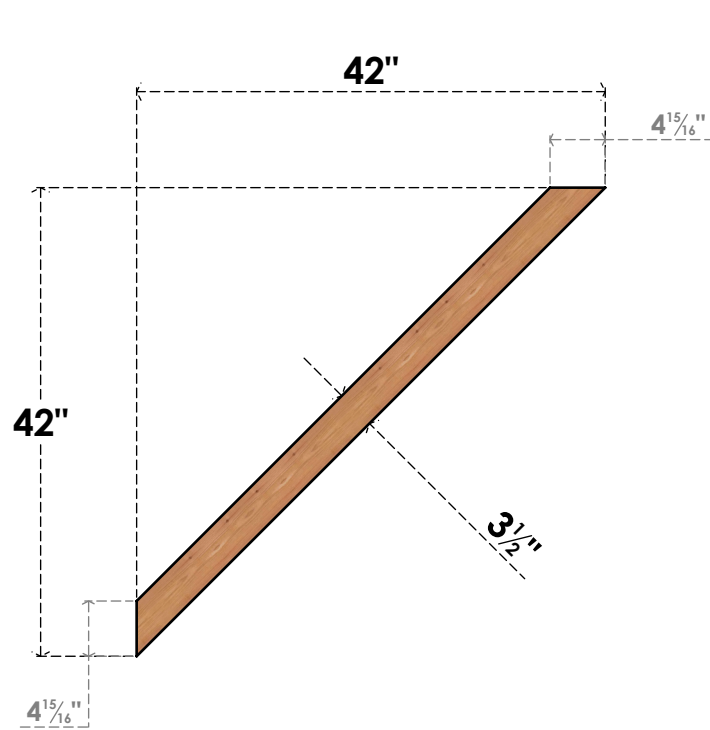

BRC04X42X42TRA00SWR

3 1/2"W X 42"D X 42"H TRADITIONAL SMOOTH BRACE, WESTERN RED CEDAR

SIDE

FRONT

EKENA MILLWORK
 2300 WEST MAIN ST.
 CLARKSVILLE, TX 75426
 TOLL FREE: 866-607-0453
 WWW.EKENAMILLWORK.COM

NOTES