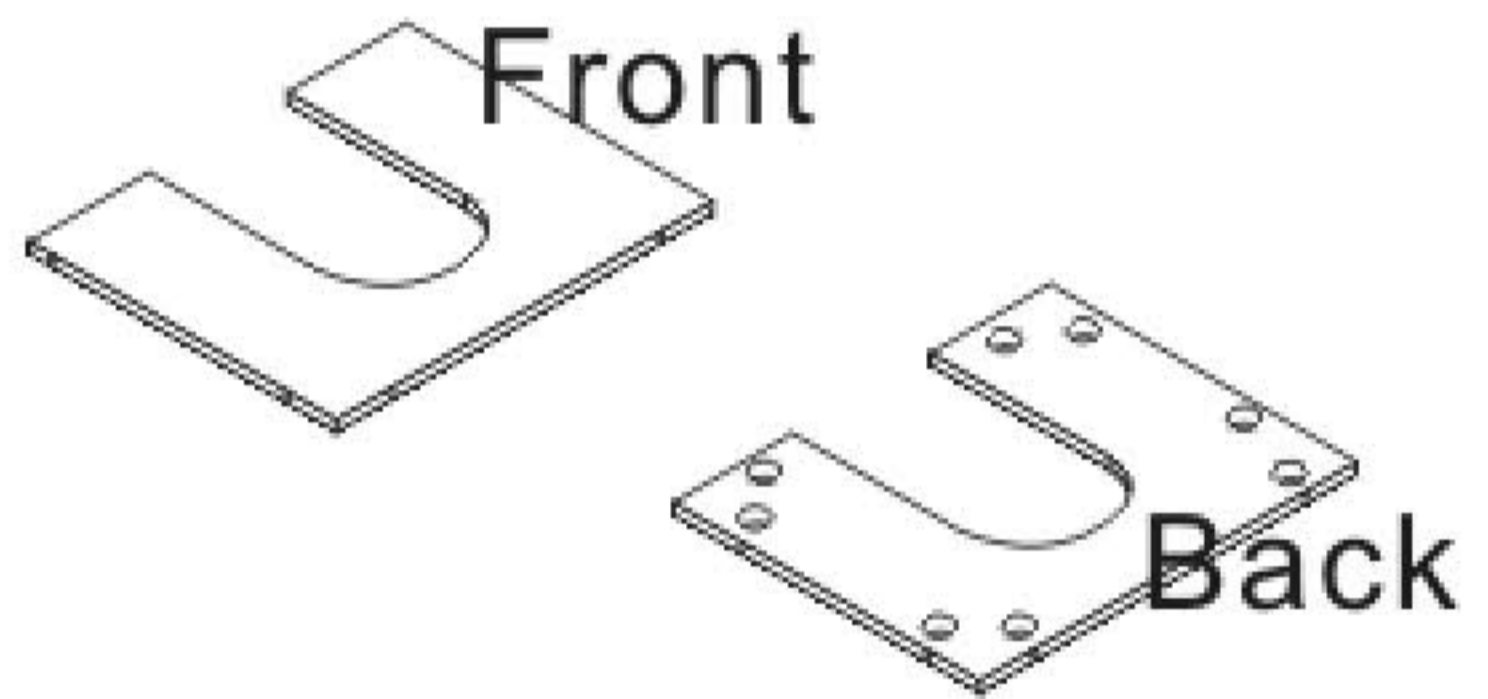

1PC

18 19

2PCS

20