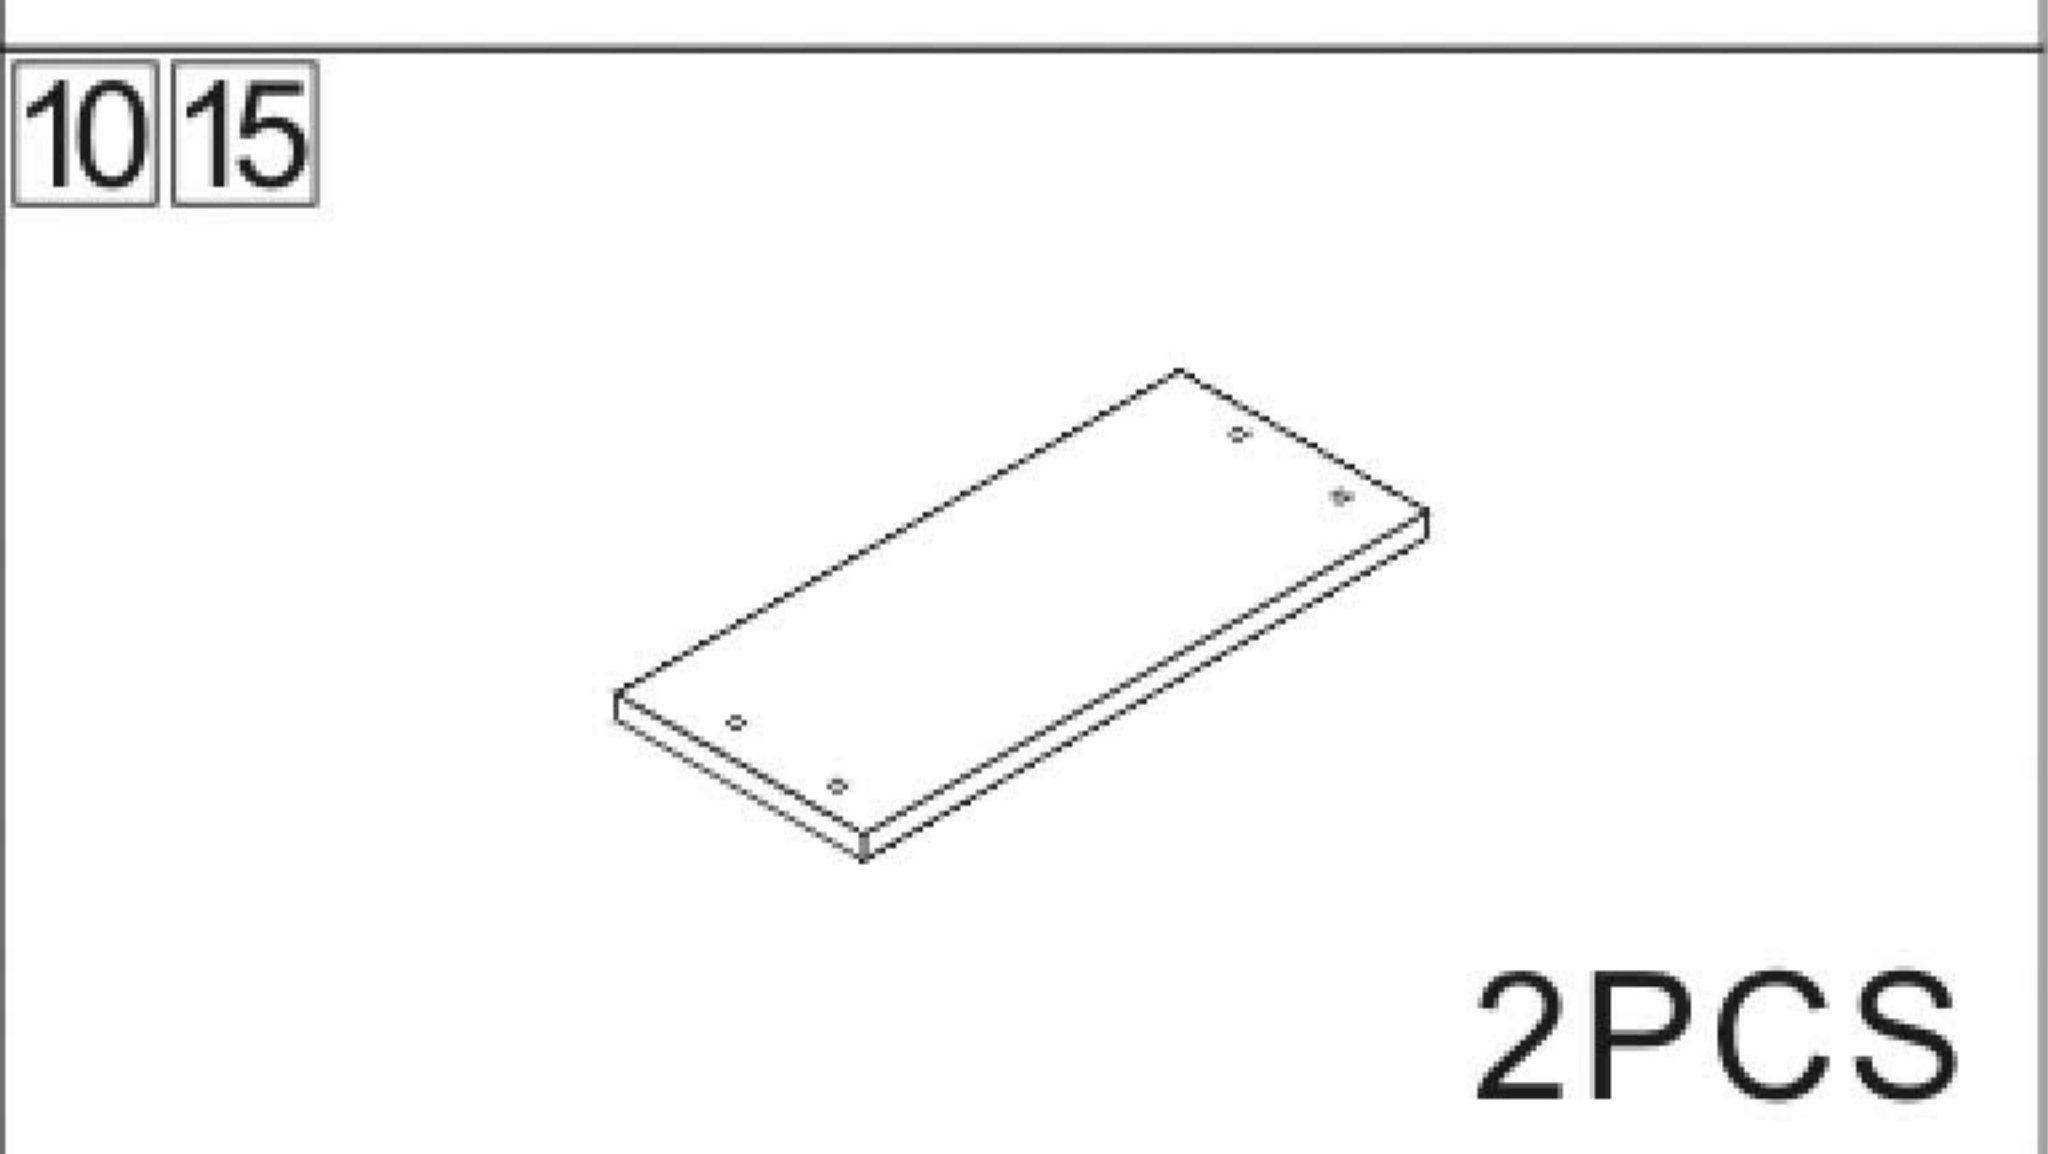

KISRAIS

Bathroom cabinet

L1000*W480*H550MM

Installation Instructions

Notes: Don't tighten screws completely at first, just in case parts were assembled wrongly and need disassemble. Tighten screws at last when all parts are put together.

Disassembly and installation of accessories

A 45PCS	B 45PCS	C 57PCS	D 12PCS	E 14PCS	F 4PCS	G 4PCS	H 2PCS
15*10mm	6*28mm	3.5*14mm	3.5*30mm	7*38mm	8*30mm	4*18	128 handles
I 4PCS	J 4PCS	K 6PCS	L 2PCS	M 2PCS			
					Tools Recommended		
Three-section Rail	Expansion screw	Shim	Corner code	Pendant			