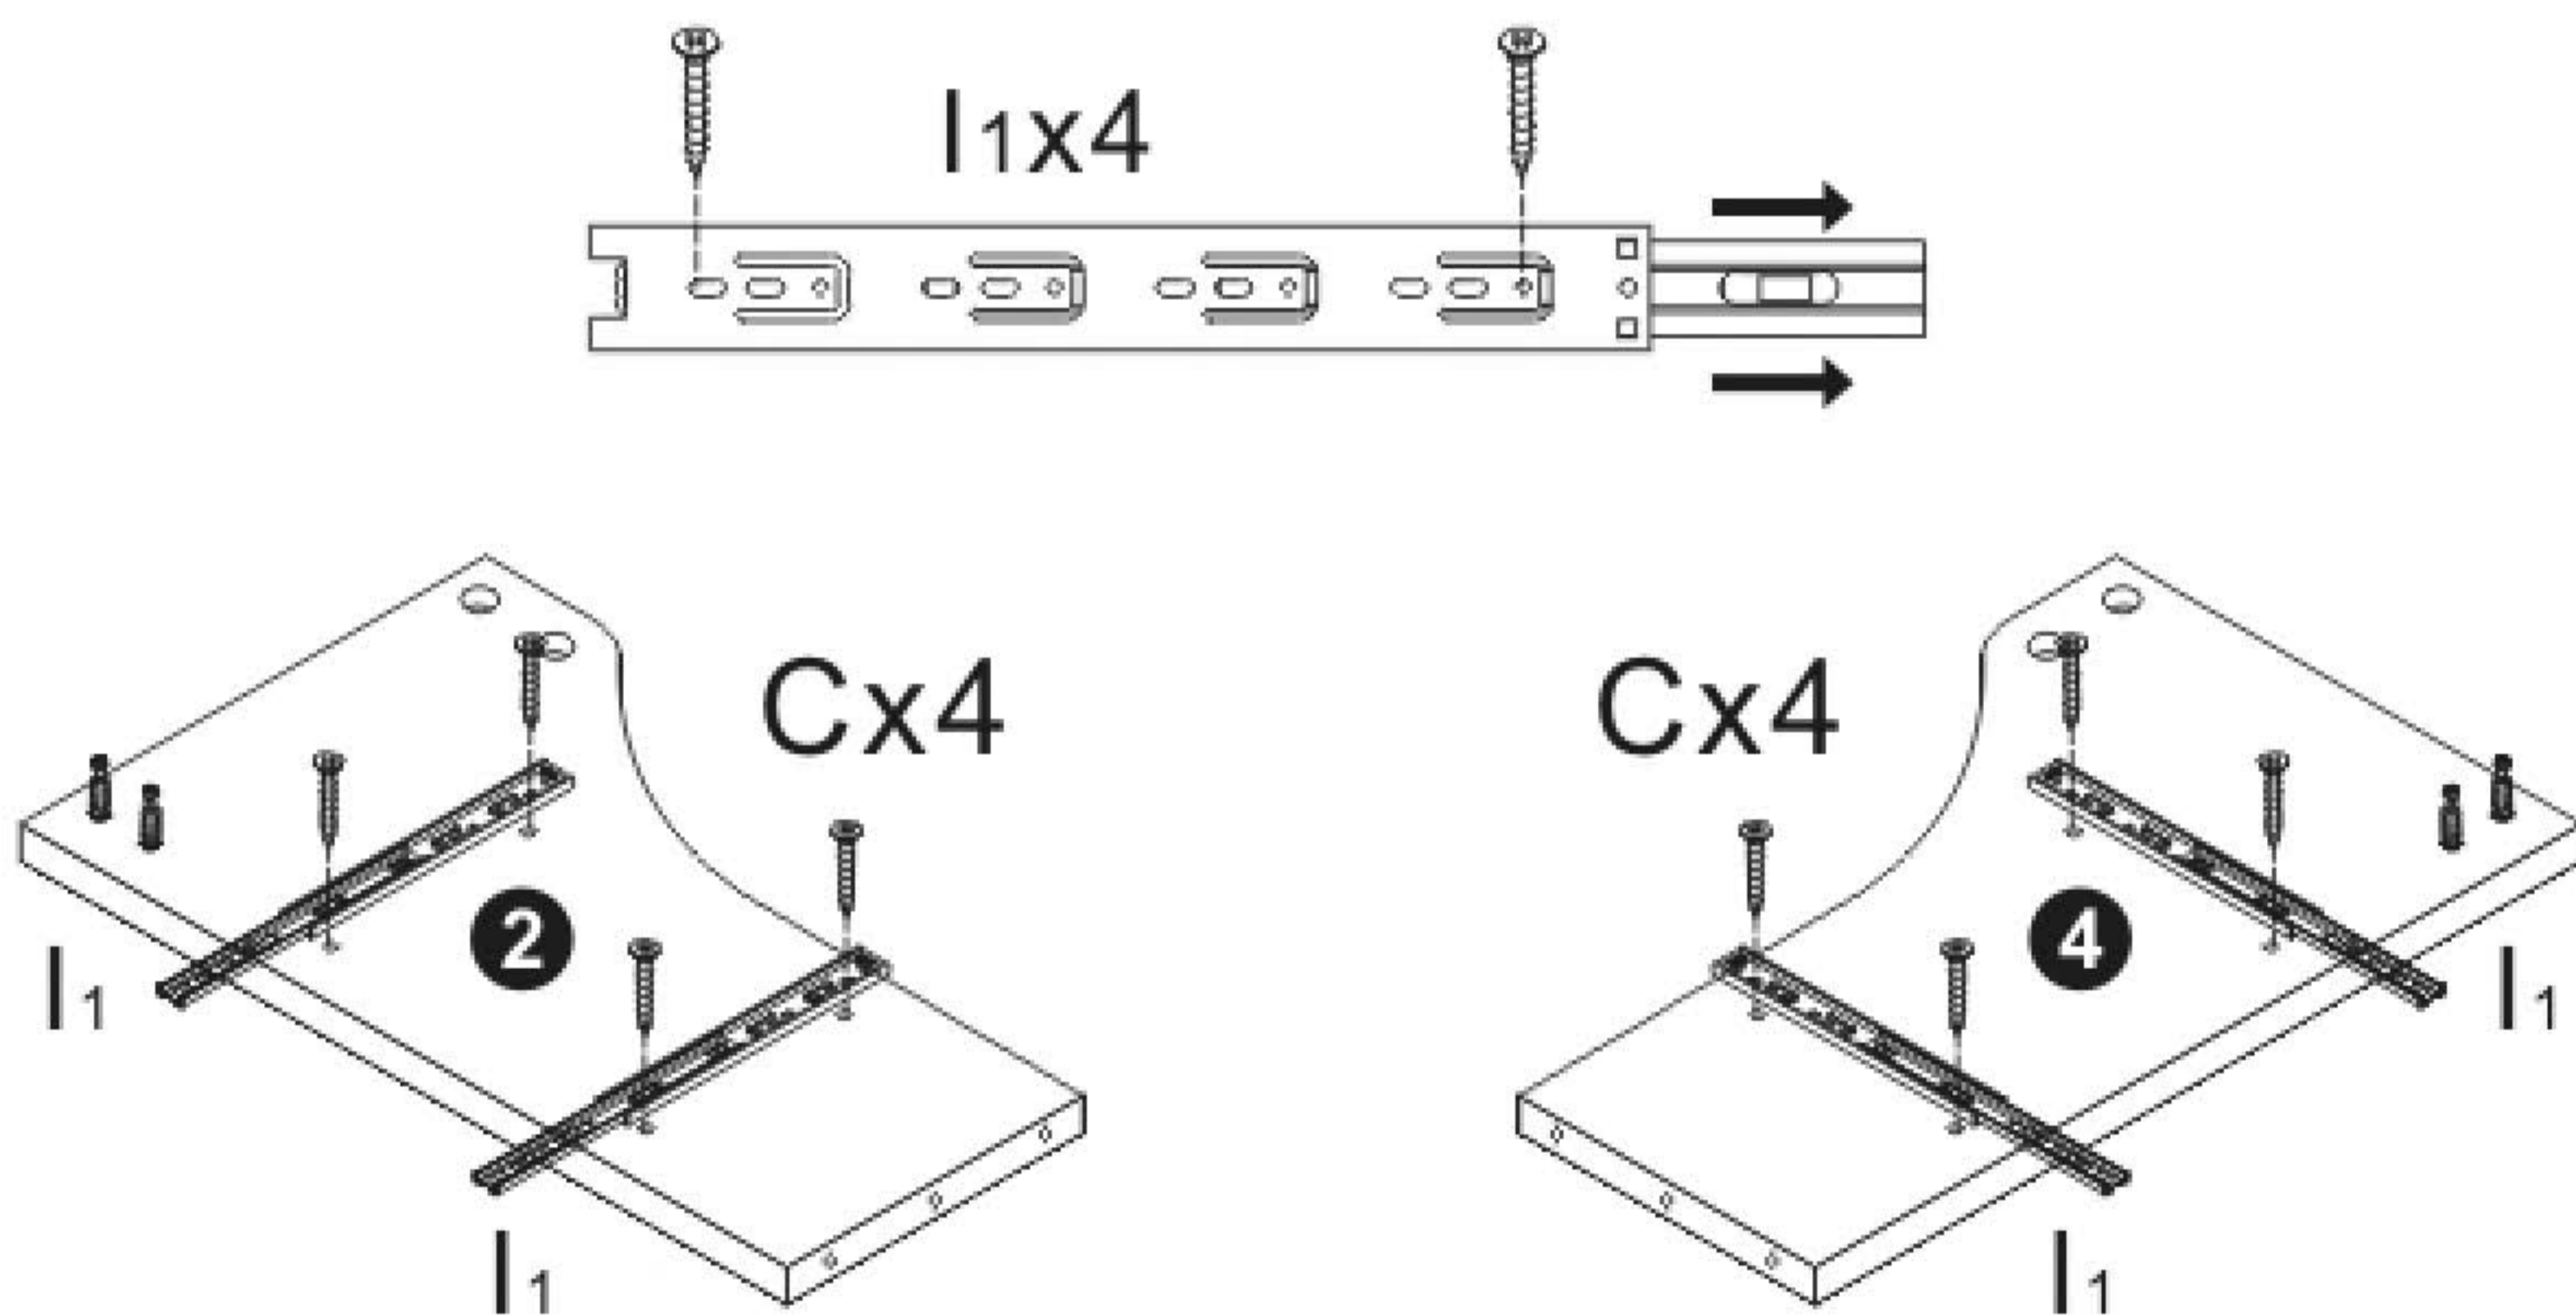

Disassembly and installation of accessories

A 45PCS	B 45PCS	C 57PCS	D 12PCS	E 14PCS	F 4PCS	G 4PCS	H 2PCS
15*10mm	6*28mm	3.5*14mm	3.5*30mm	7*38mm	8*30mm	4*18	128 handles
I 4PCS	J 4PCS	K 6PCS	L 2PCS	M 2PCS			
					Tools Recommended		
Three-section Rail	Expansion screw	Shim	Corner code	Pendant			

Bx8

Bx12

Bx4

Bx4

Bx2

Bx2

B	45PCS
	
6*28mm	

2

Ix4

I ₁	4PCS
	
Three-section Rail	

3

C	4PCS
	
3.5*14mm	

I ₁	4PCS
	
12 inch Three-section Rail	

4

A	4PCS
	
15*10mm	

5

E	6PCS
	
7*38mm	

6

E	8PCS
	
7*38mm	

7

D	4PCS
	
3.5*30mm	

8

A	8PCS	F	2PCS
			
15*10mm		8*30mm	

9