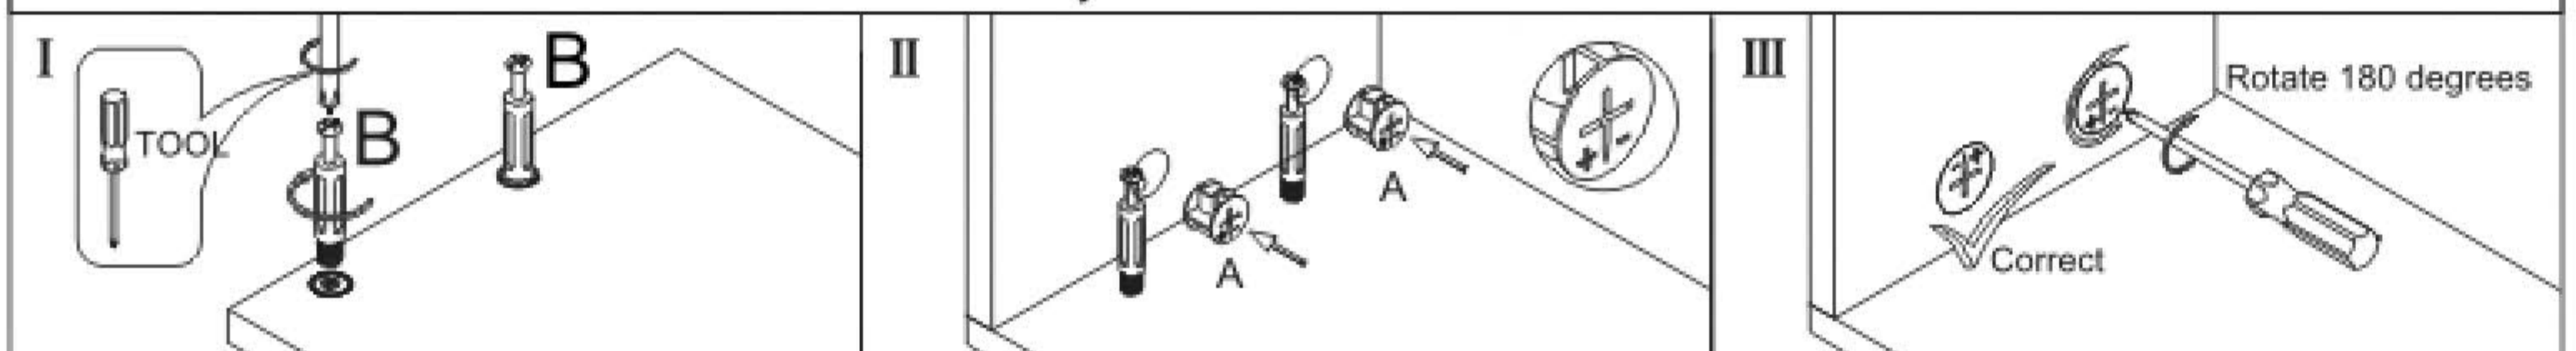

Disassembly and installation of accessories

A 45PCS	B 45PCS	C 57PCS	D 12PCS	E 14PCS	F 4PCS	G 4PCS	H 2PCS
15*10mm	6*28mm	3.5*14mm	3.5*30mm	7*38mm	8*30mm	4*18	128 handles
I 4PCS	J 4PCS	K 6PCS	L 2PCS	M 2PCS			
					Tools Recommended		
Three-section Rail	Expansion screw	Shim	Corner code	Pendant			