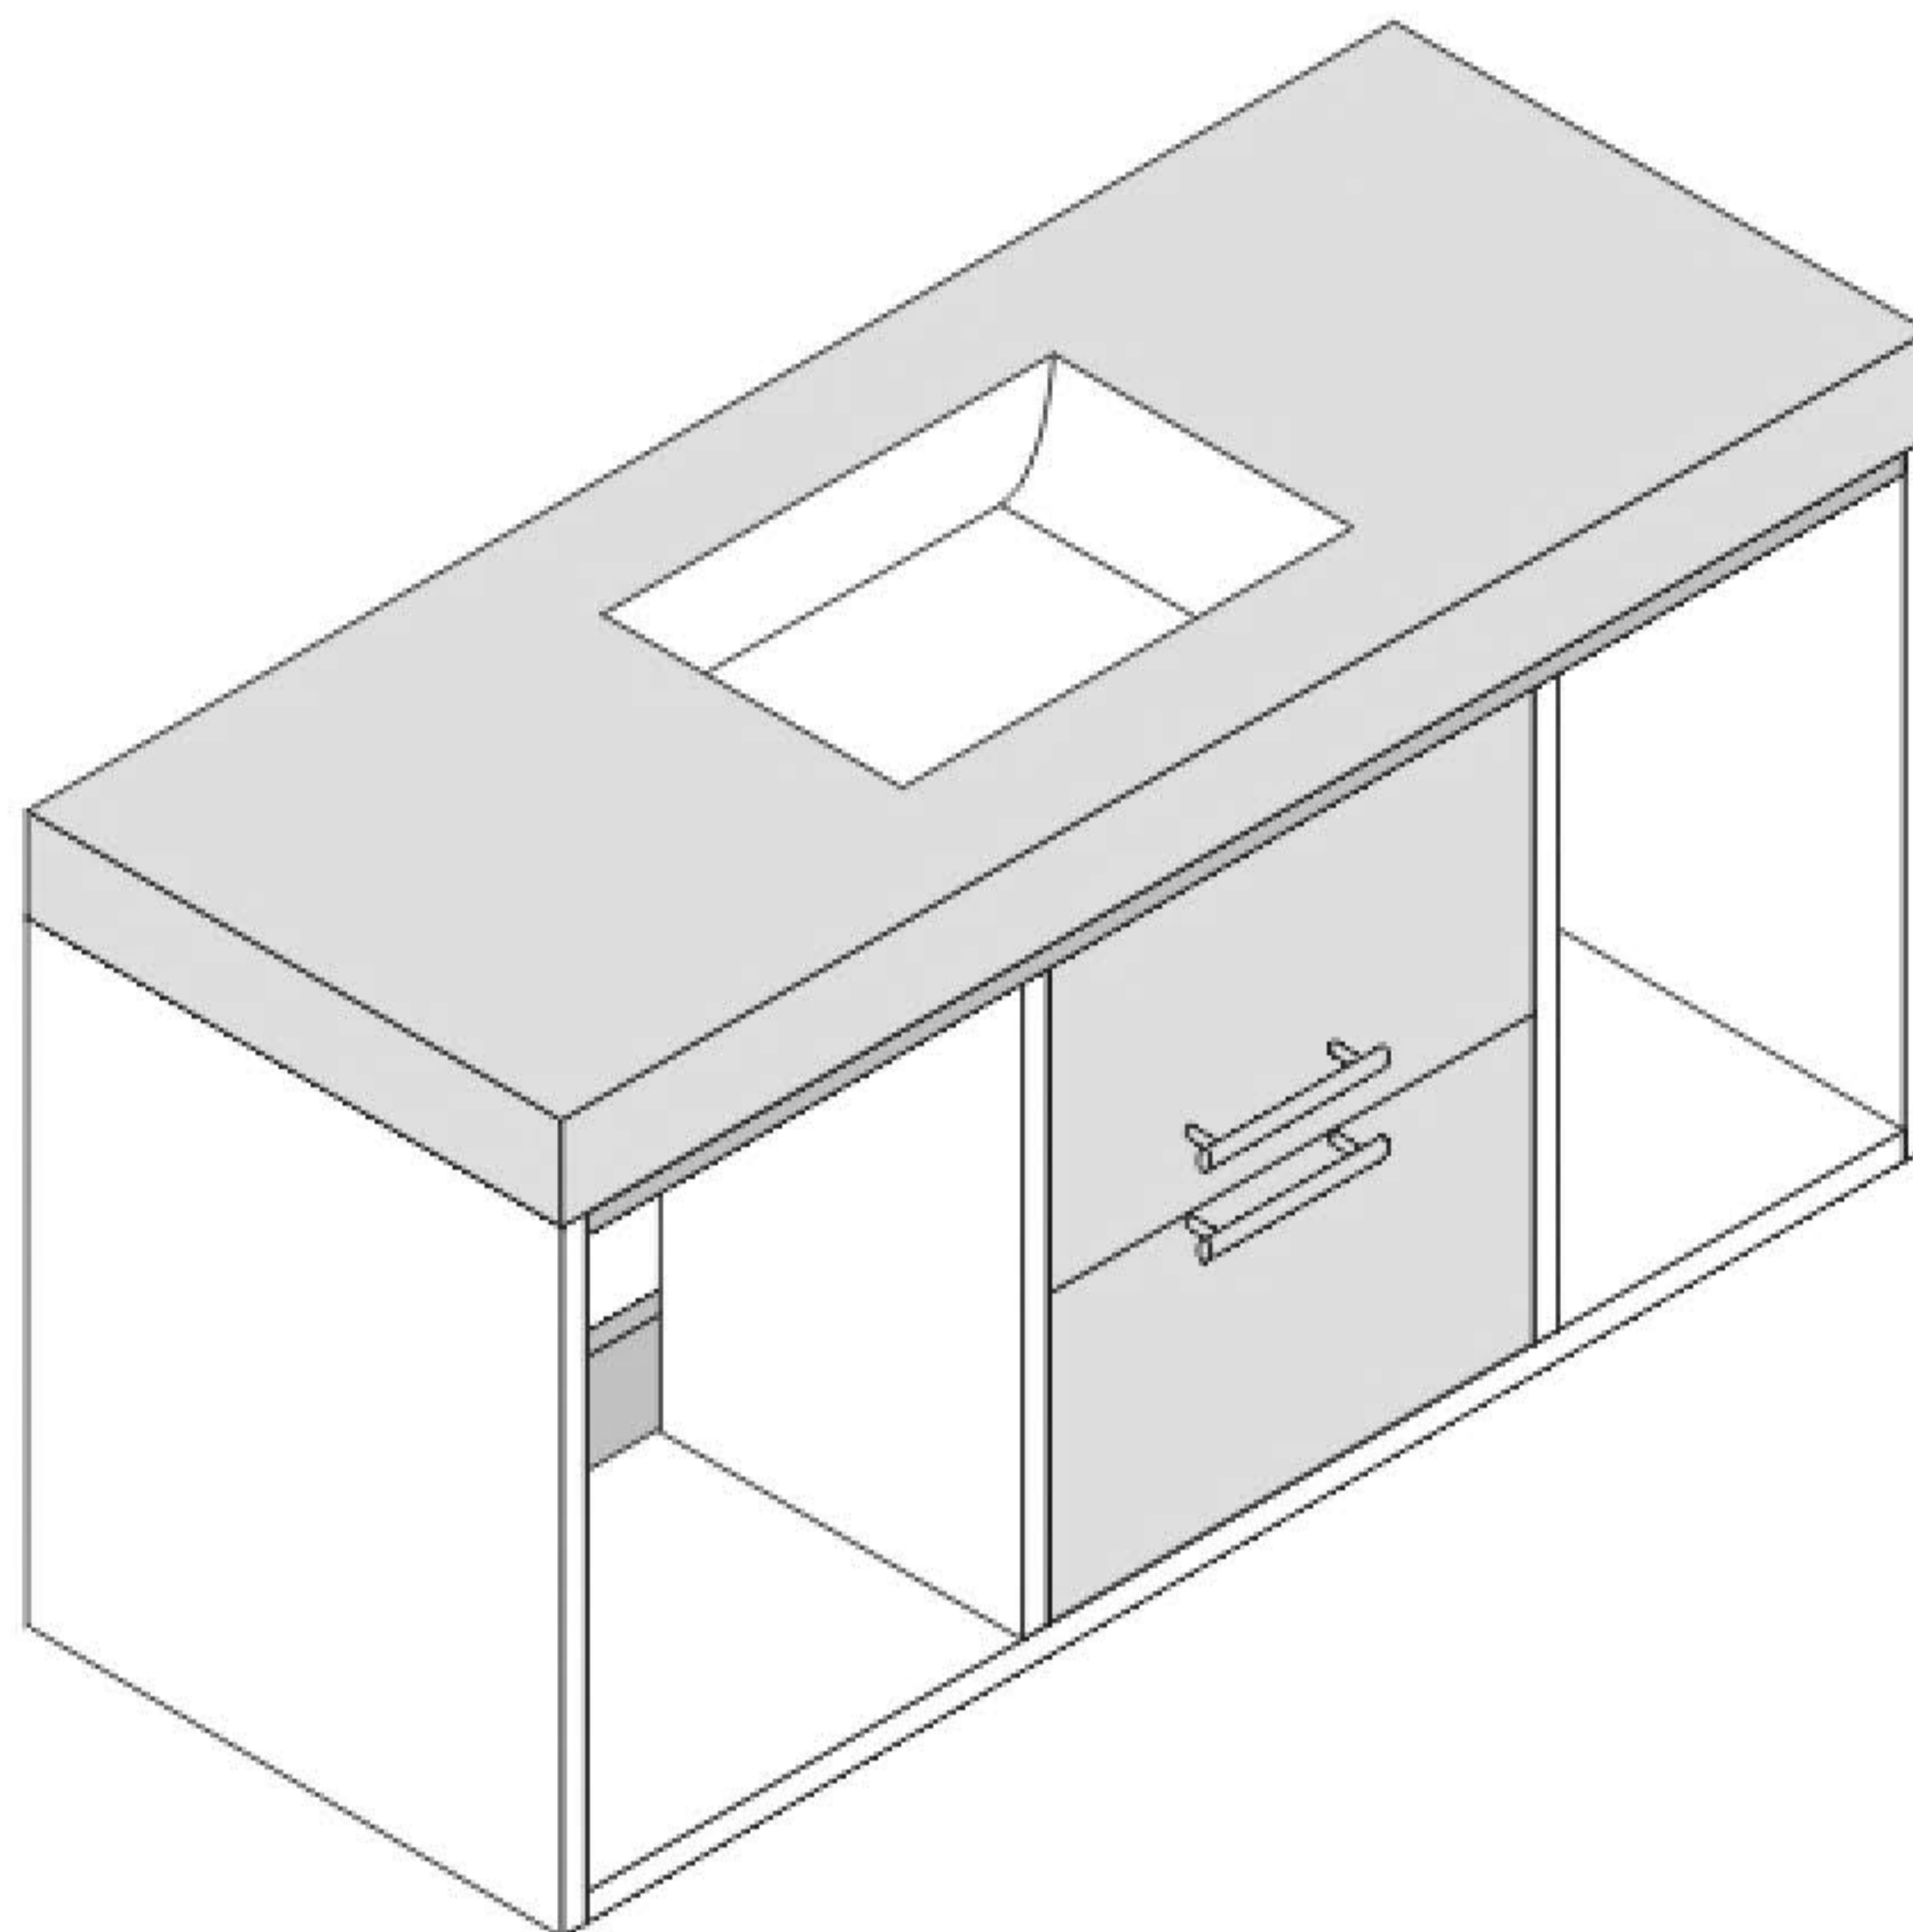

KISRAIS

Bathroom cabinet

L1000*W480*H550MM

Installation Instructions

Notes: Don't tighten screws completely at first, just in case parts were assembled wrongly and need disassemble. Tighten screws at last when all parts are put together.

Disassembly and installation of accessories

A 45PCS	B 45PCS	C 57PCS	D 12PCS	E 14PCS	F 4PCS	G 4PCS	H 2PCS
15*10mm	6*28mm	3.5*14mm	3.5*30mm	7*38mm	8*30mm	4*18	128 handles
I 4PCS	J 4PCS	K 6PCS	L 2PCS	M 2PCS			
					Tools Recommended		
Three-section Rail	Expansion screw	Shim	Corner code	Pendant			