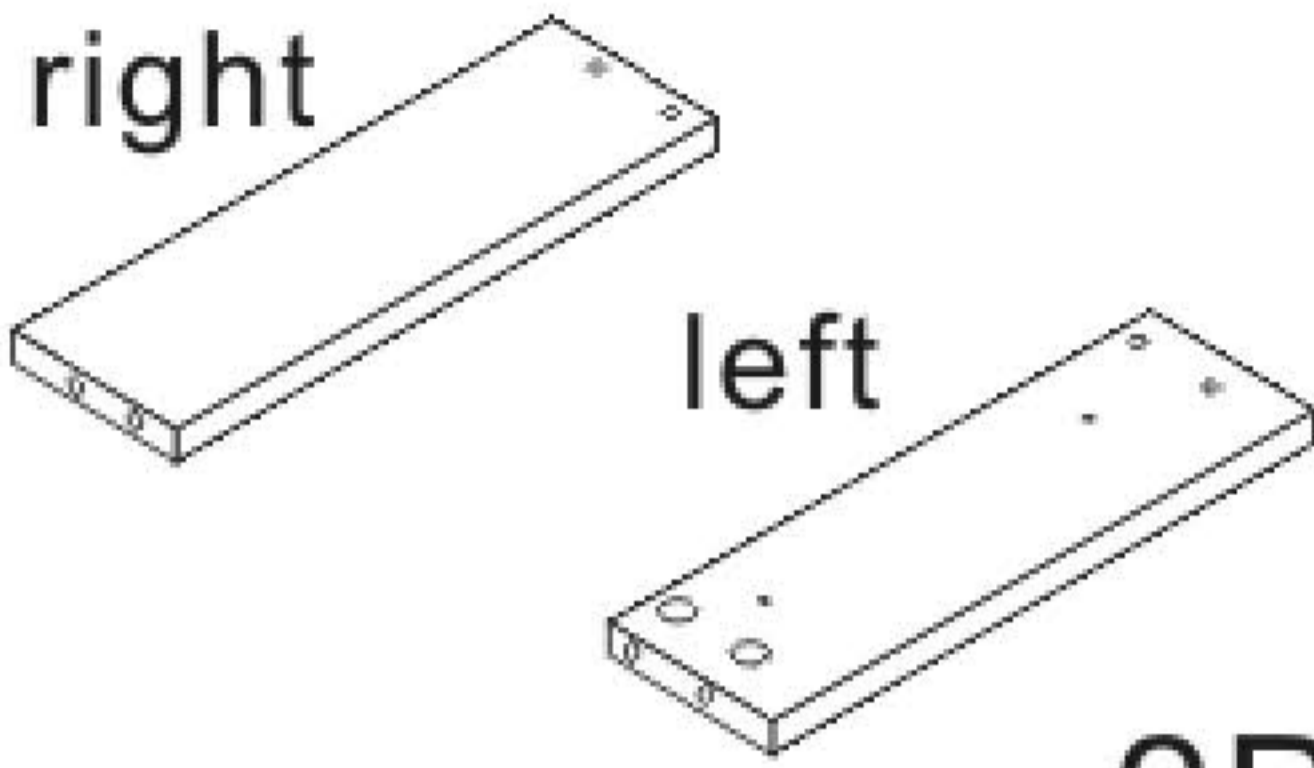

11 16

2PCS

12 17

2PCS

13

1PC

14

1PC

18 19

2PCS

20

1PC