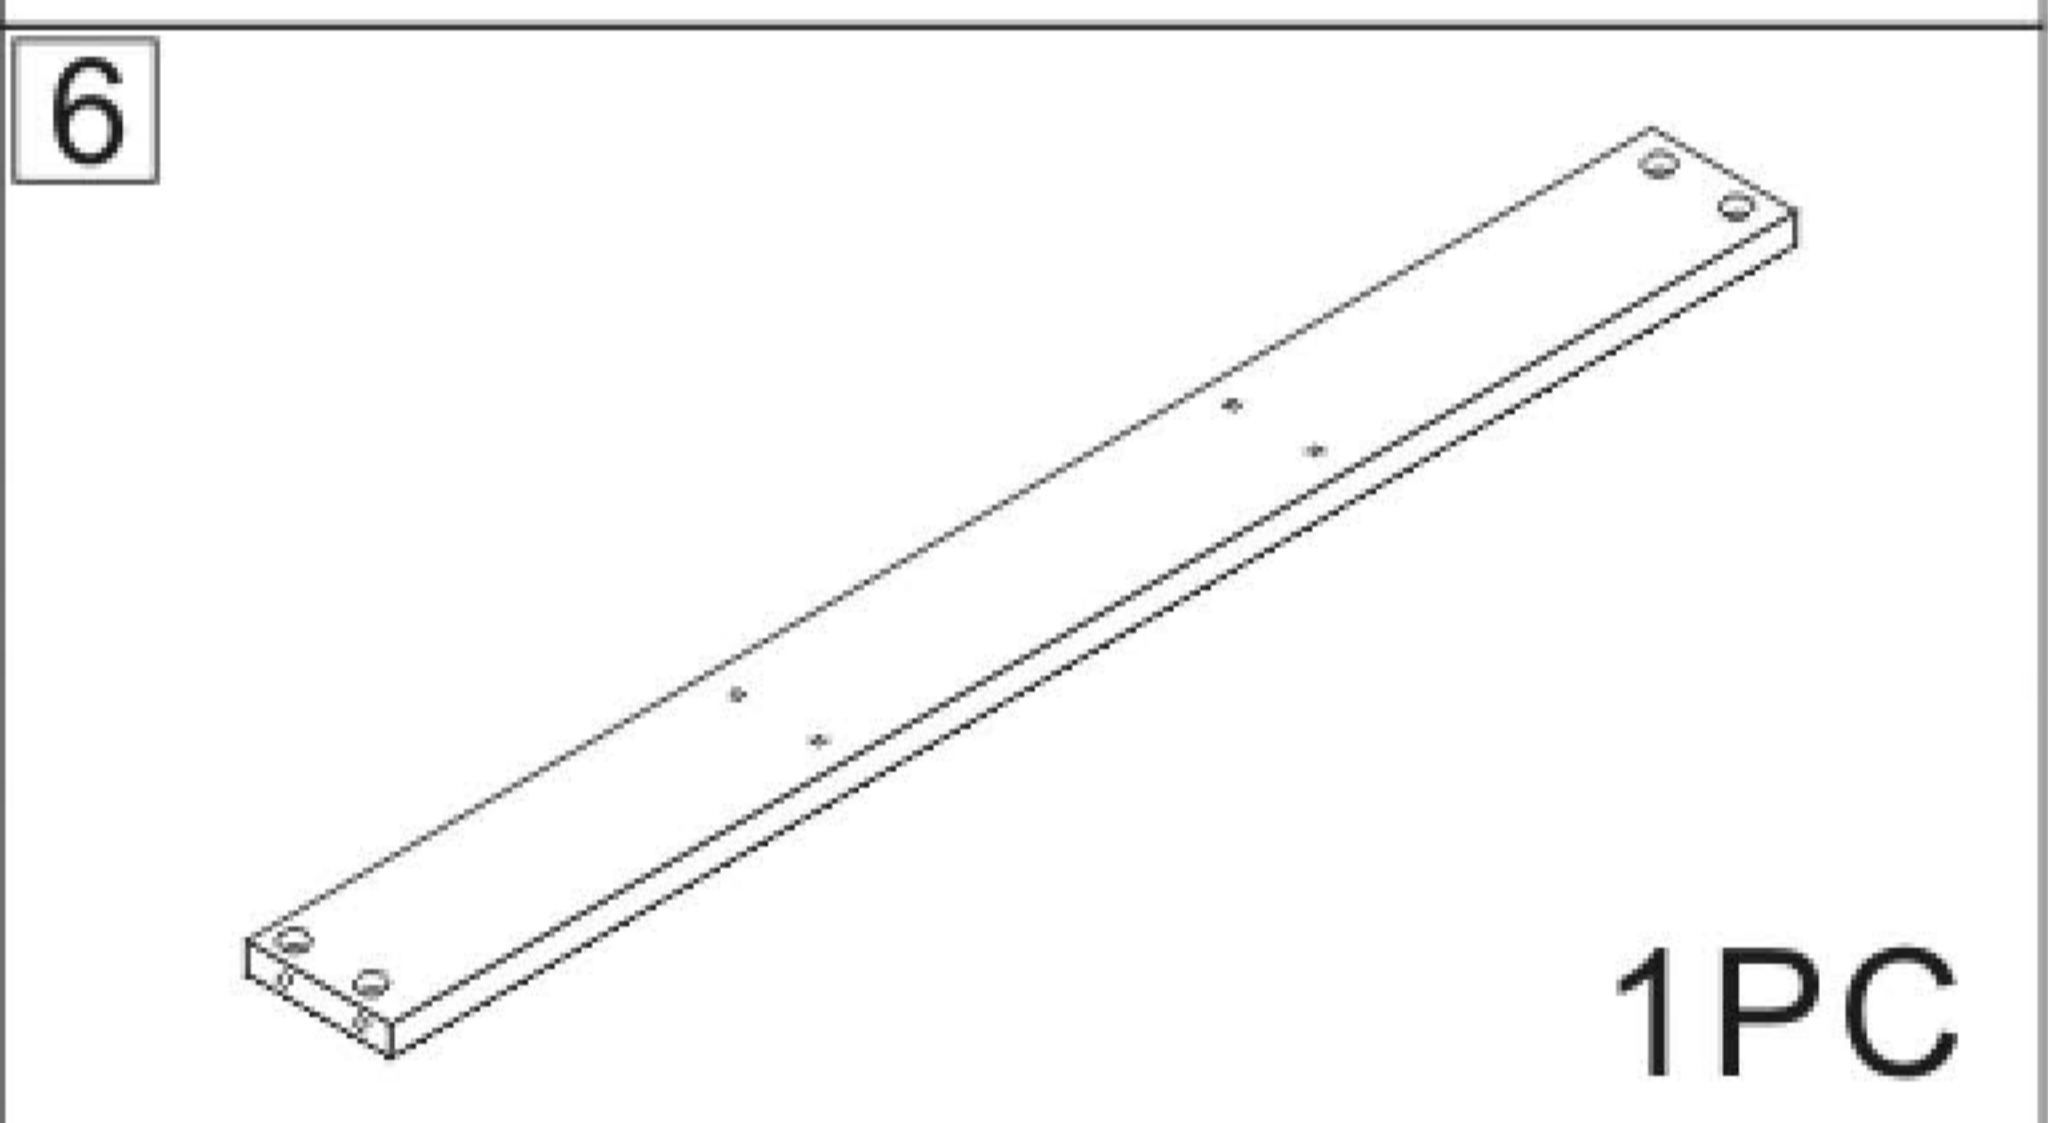

KISRAIS

Bathroom cabinet

L1000*W480*H550MM

Installation Instructions

Notes: Don't tighten screws completely at first, just in case parts were assembled wrongly and need disassemble. Tighten screws at last when all parts are put together.

Disassembly and installation of accessories

A 45PCS	B 45PCS	C 57PCS	D 12PCS	E 14PCS	F 4PCS	G 4PCS	H 2PCS
15*10mm	6*28mm	3.5*14mm	3.5*30mm	7*38mm	8*30mm	4*18	128 handles
I 4PCS	J 4PCS	K 6PCS	L 2PCS	M 2PCS			
					Tools Recommended		
Three-section Rail	Expansion screw	Shim	Corner code	Pendant			