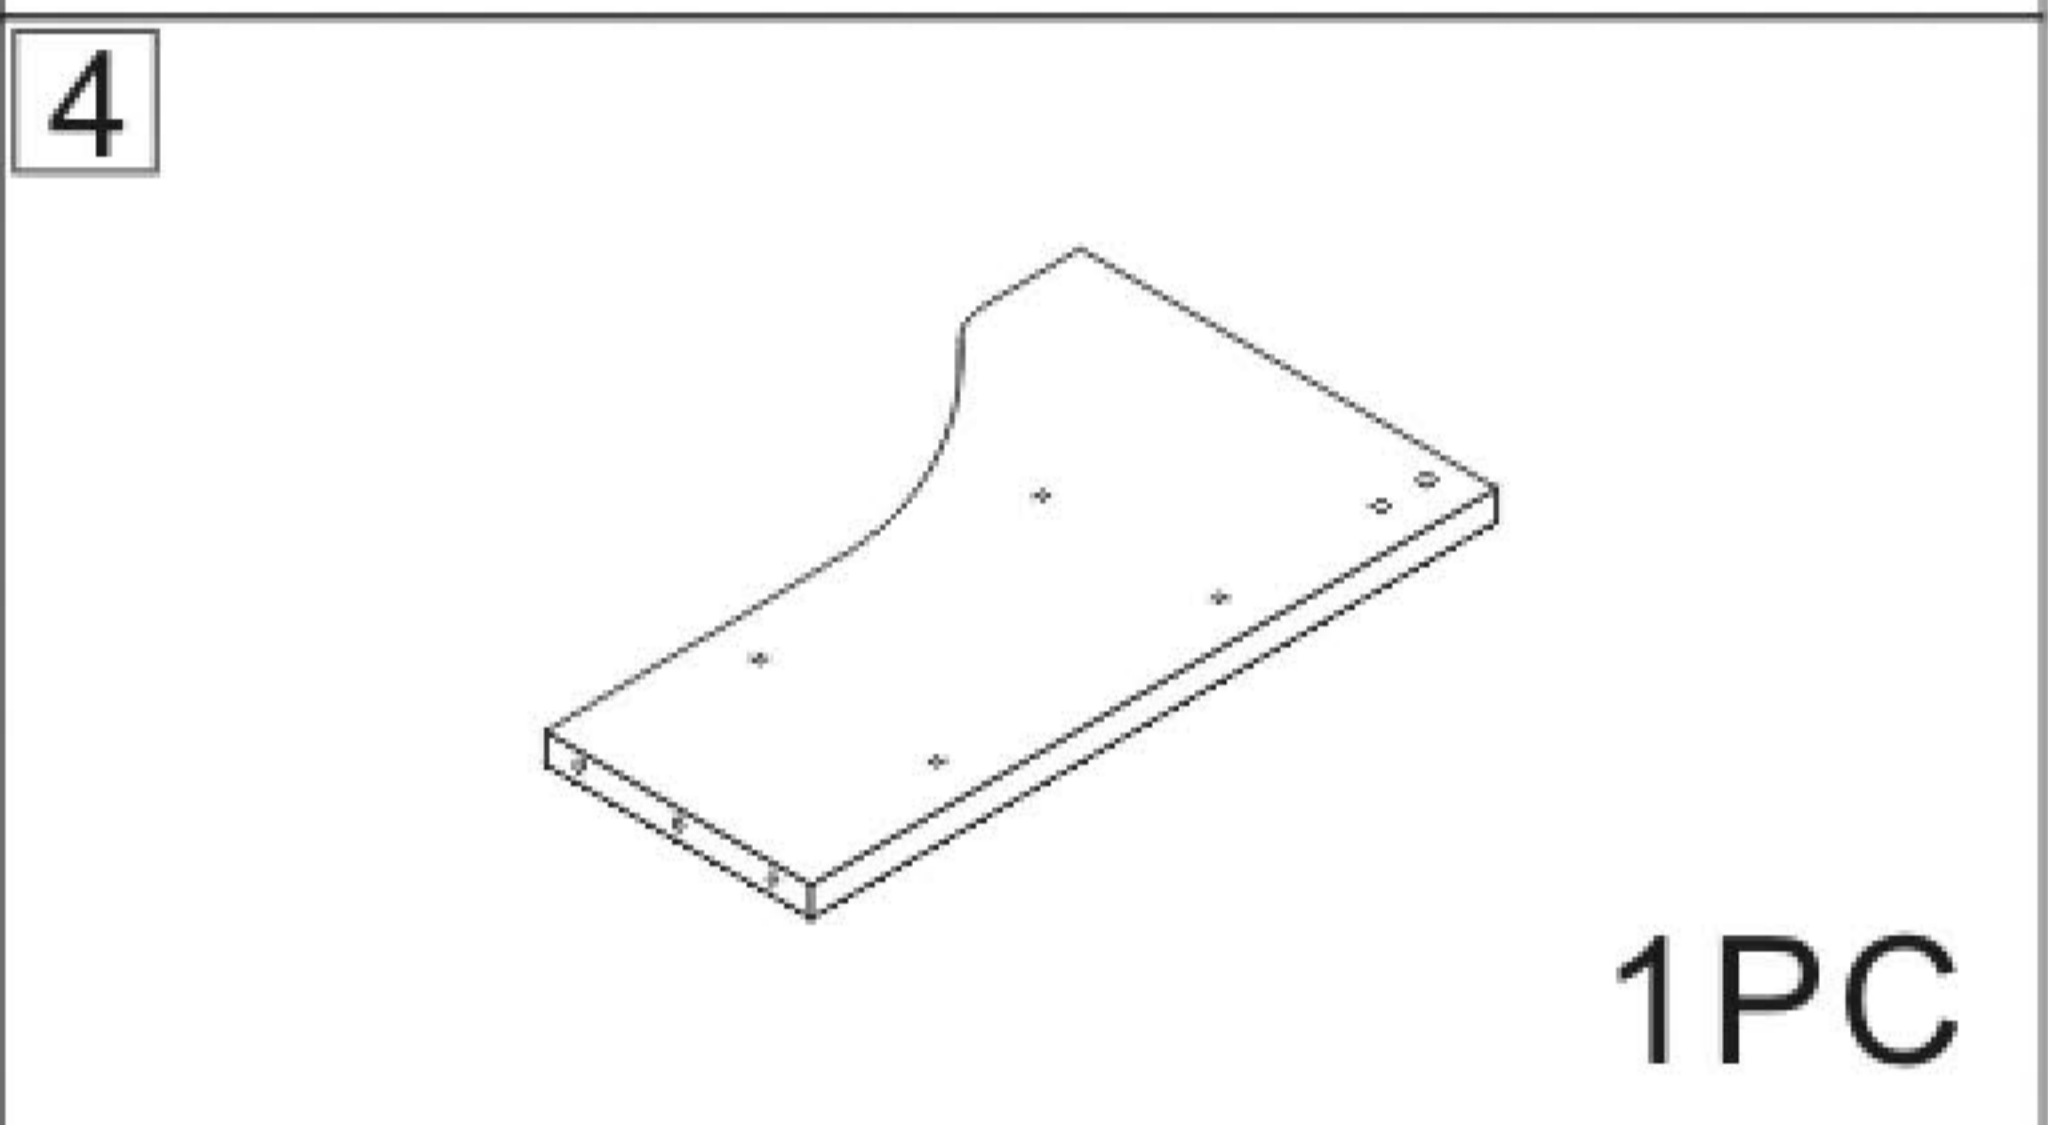

KISRAIS

Bathroom cabinet

L1000*W480*H550MM

Installation Instructions

Notes: Don't tighten screws completely at first, just in case parts were assembled wrongly and need disassemble. Tighten screws at last when all parts are put together.

Disassembly and installation of accessories

A 45PCS	B 45PCS	C 57PCS	D 12PCS	E 14PCS	F 4PCS	G 4PCS	H 2PCS
15*10mm	6*28mm	3.5*14mm	3.5*30mm	7*38mm	8*30mm	4*18	128 handles
I 4PCS	J 4PCS	K 6PCS	L 2PCS	M 2PCS			
					Tools Recommended		
Three-section Rail	Expansion screw	Shim	Corner code	Pendant			