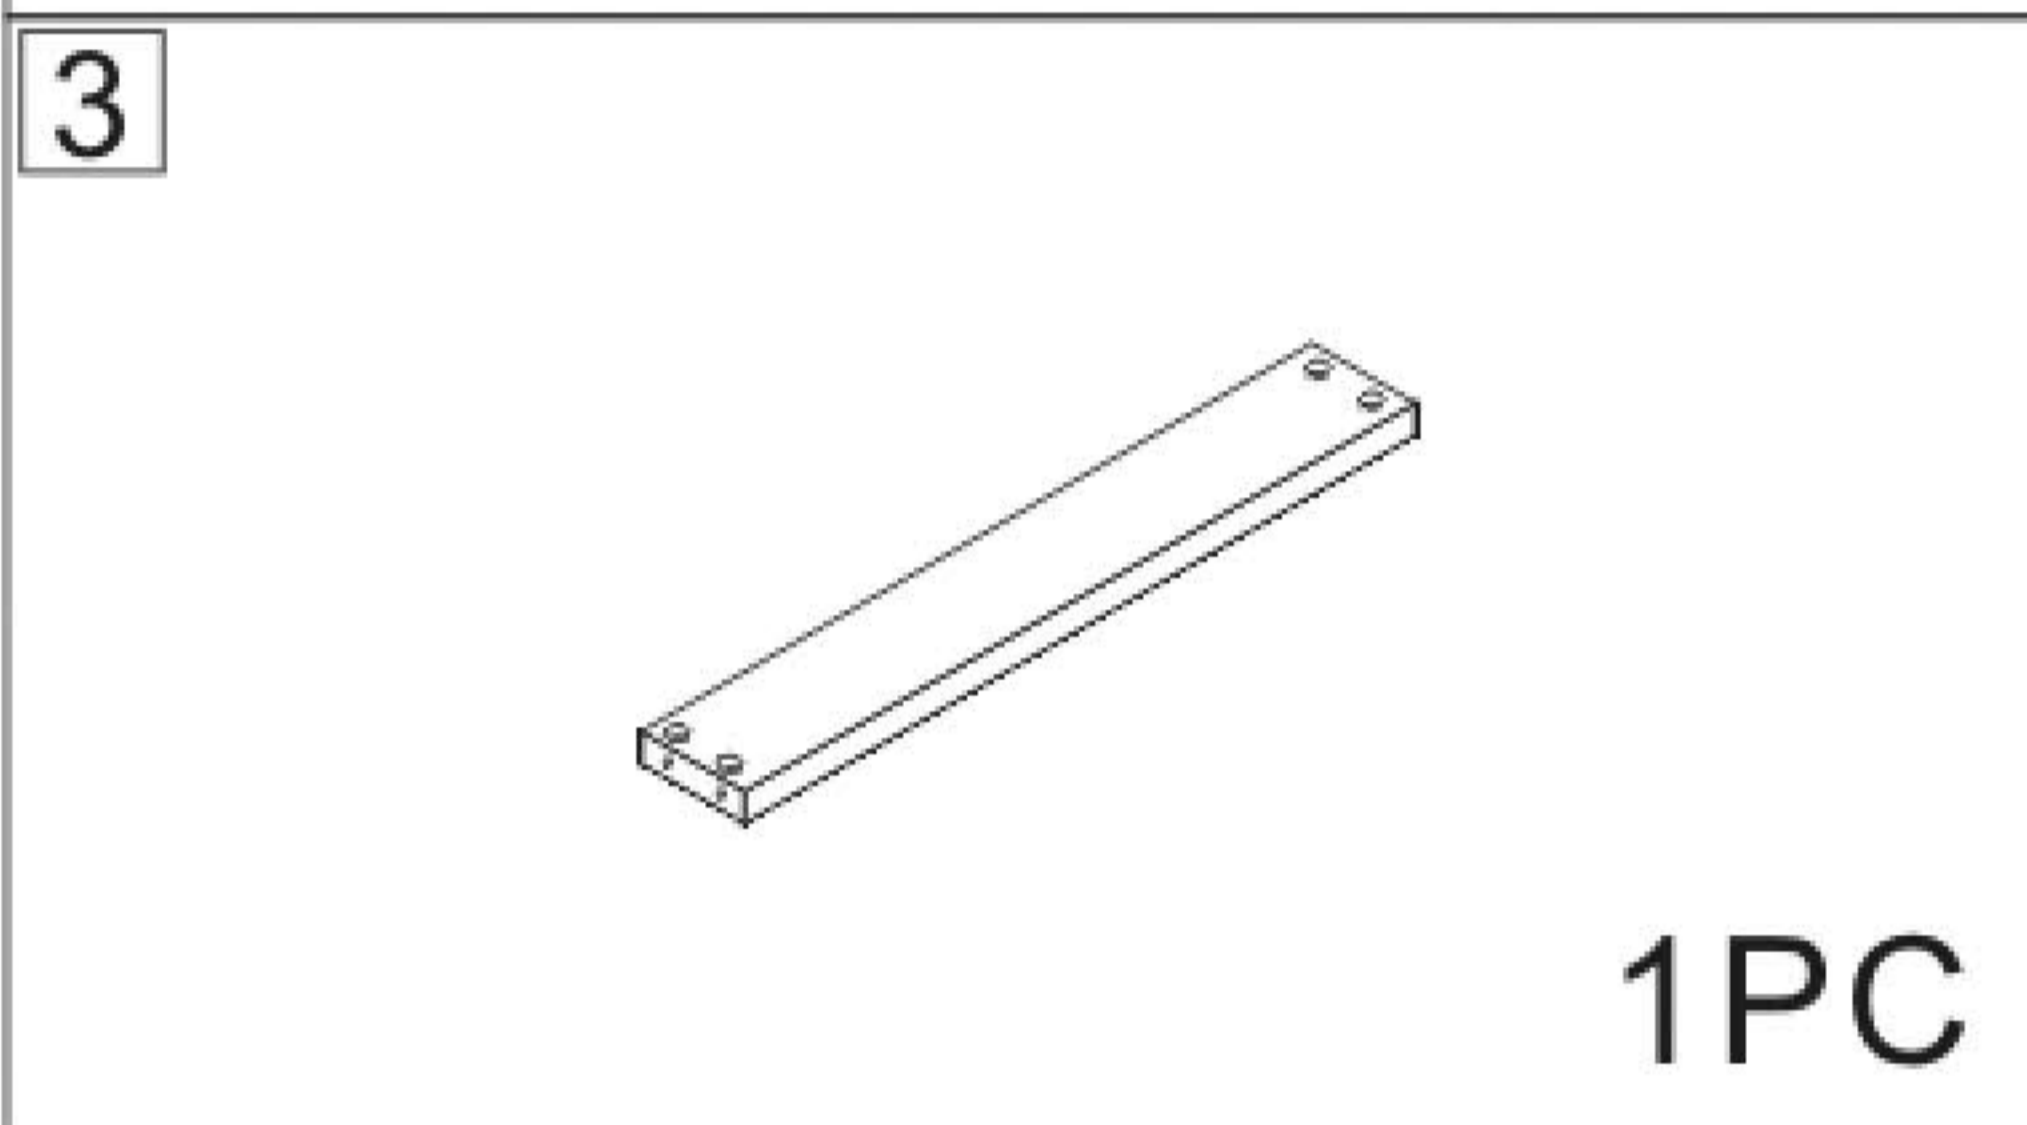

KISRAIS

Bathroom cabinet

L1000*W480*H550MM

Installation Instructions

Notes: Don't tighten screws completely at first, just in case parts were assembled wrongly and need disassemble. Tighten screws at last when all parts are put together.

Disassembly and installation of accessories

A 45PCS	B 45PCS	C 57PCS	D 12PCS	E 14PCS	F 4PCS	G 4PCS	H 2PCS
15*10mm	6*28mm	3.5*14mm	3.5*30mm	7*38mm	8*30mm	4*18	128 handles
I 4PCS	J 4PCS	K 6PCS	L 2PCS	M 2PCS			
					Tools Recommended		
Three-section Rail	Expansion screw	Shim	Corner code	Pendant			