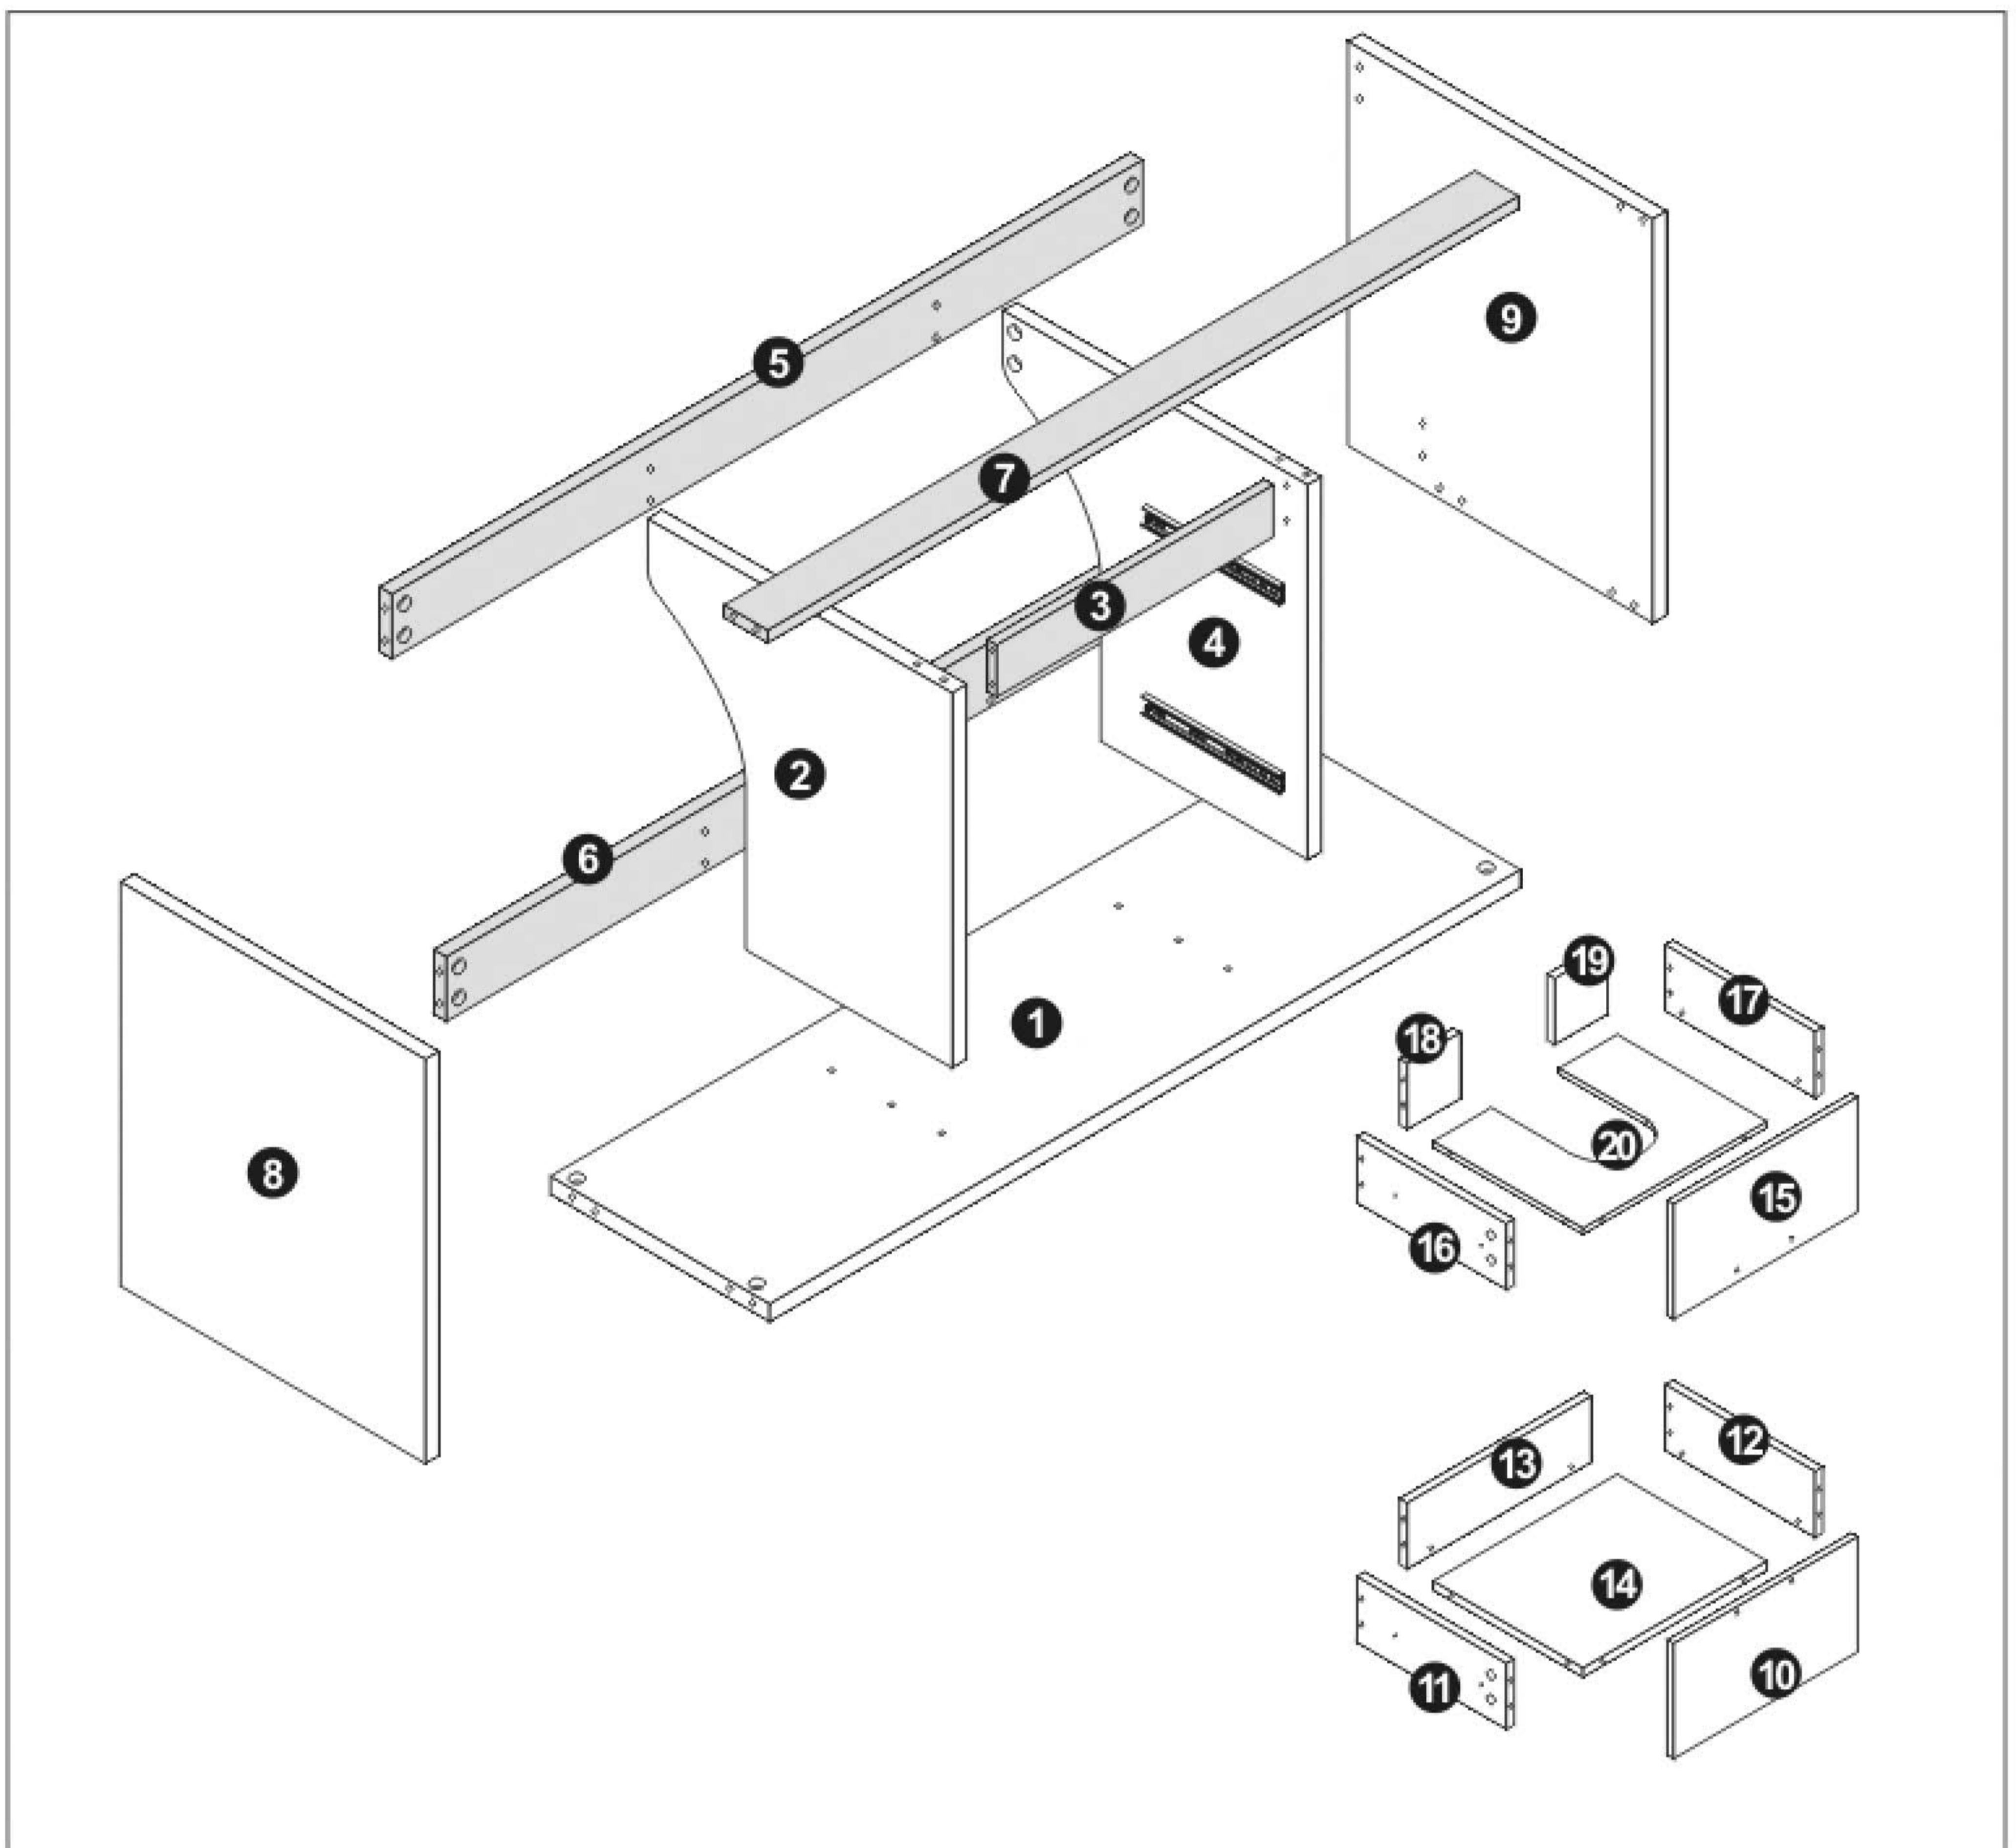

KISRAIS

Bathroom cabinet

L1000*W480*H550MM

Installation Instructions

Notes: Don't tighten screws completely at first, just in case parts were assembled wrongly and need disassemble. Tighten screws at last when all parts are put together.

Disassembly and installation of accessories

A 45PCS	B 45PCS	C 57PCS	D 12PCS	E 14PCS	F 4PCS	G 4PCS	H 2PCS
15*10mm	6*28mm	3.5*14mm	3.5*30mm	7*38mm	8*30mm	4*18	128 handles
I 4PCS	J 4PCS	K 6PCS	L 2PCS	M 2PCS			
					Tools Recommended		
Three-section Rail	Expansion screw	Shim	Corner code	Pendant			