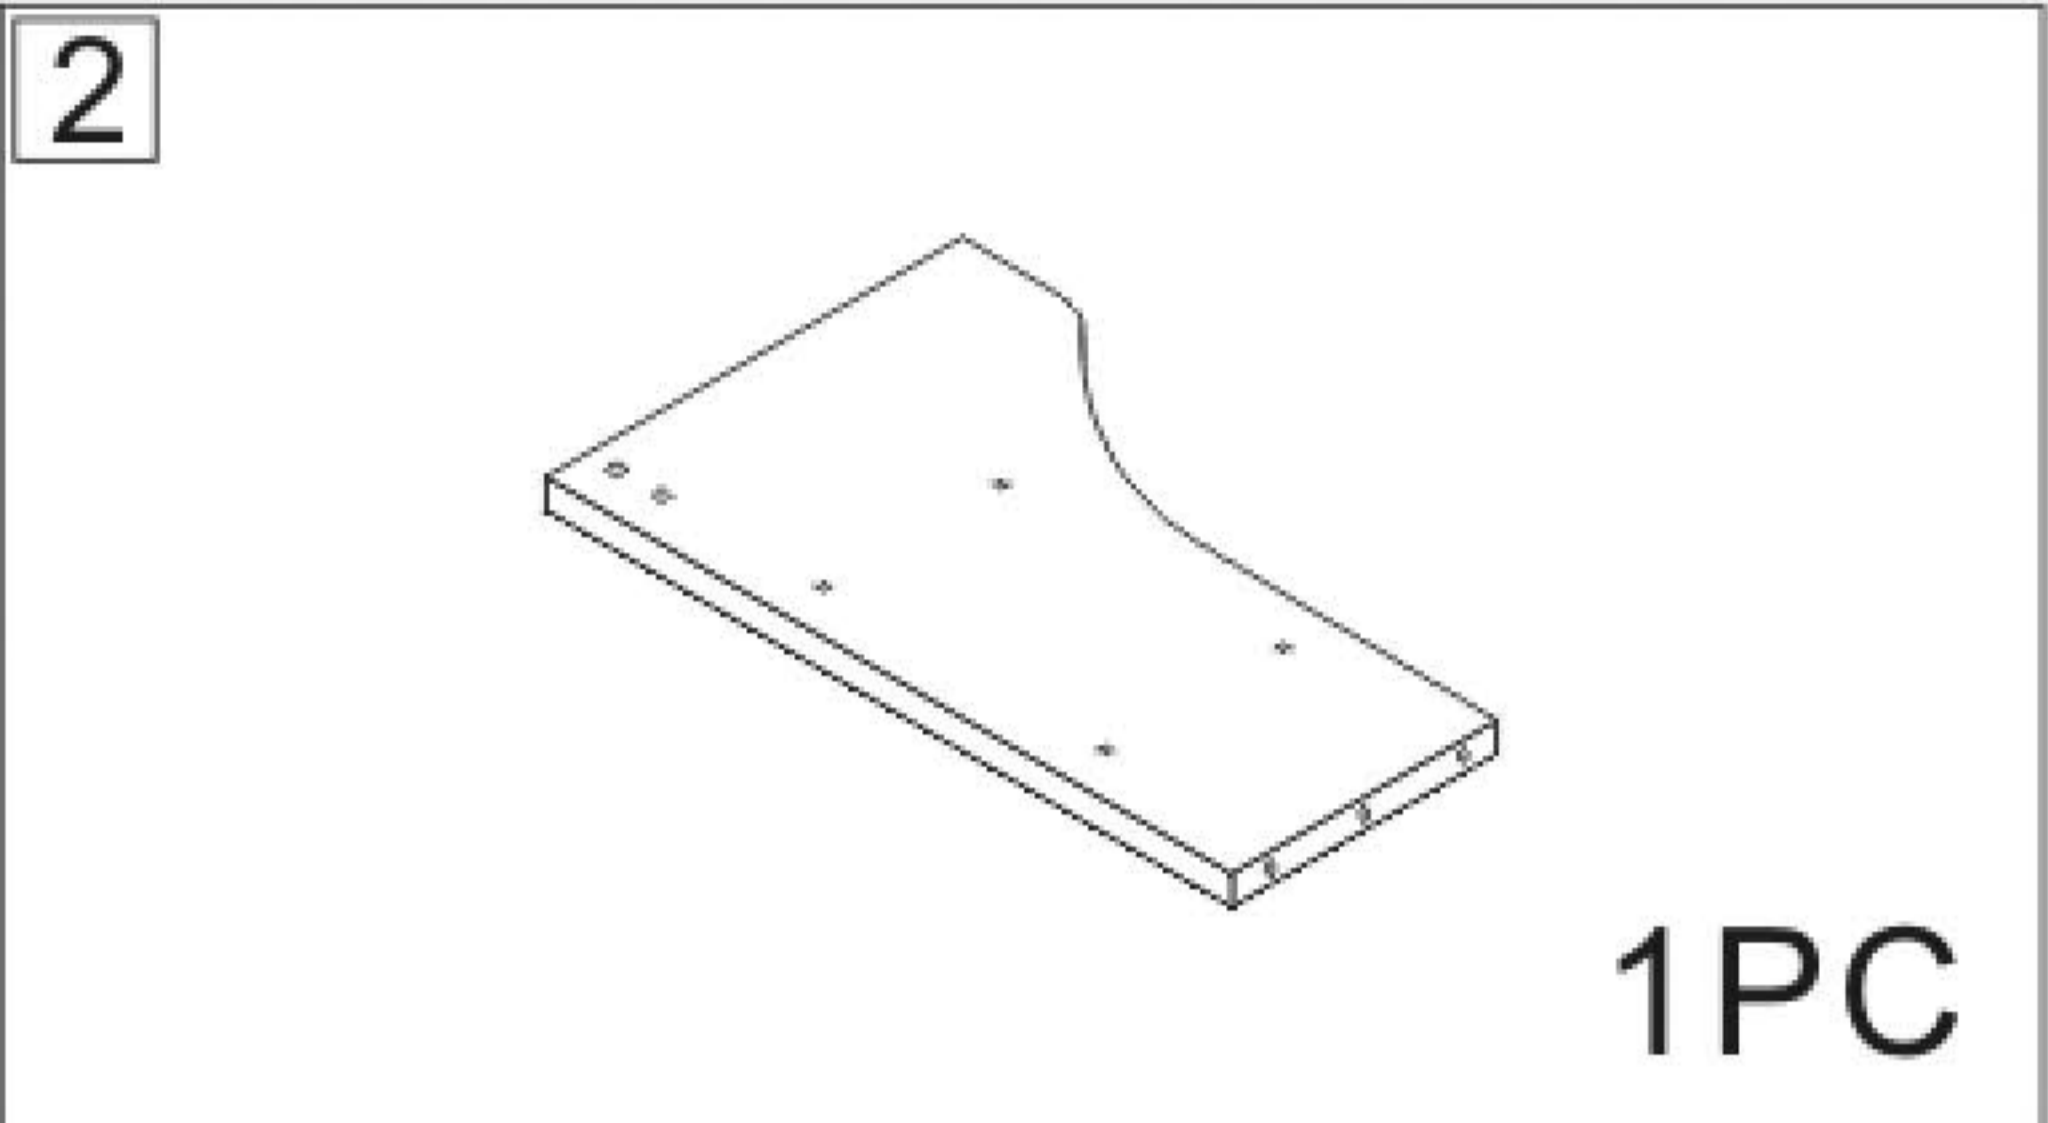

KISRAIS

Bathroom cabinet

L1000*W480*H550MM

Installation Instructions

Notes: Don't tighten screws completely at first, just in case parts were assembled wrongly and need disassemble. Tighten screws at last when all parts are put together.

Disassembly and installation of accessories

A 45PCS	B 45PCS	C 57PCS	D 12PCS	E 14PCS	F 4PCS	G 4PCS	H 2PCS
15*10mm	6*28mm	3.5*14mm	3.5*30mm	7*38mm	8*30mm	4*18	128 handles
I 4PCS	J 4PCS	K 6PCS	L 2PCS	M 2PCS			
					Tools Recommended		
Three-section Rail	Expansion screw	Shim	Corner code	Pendant			