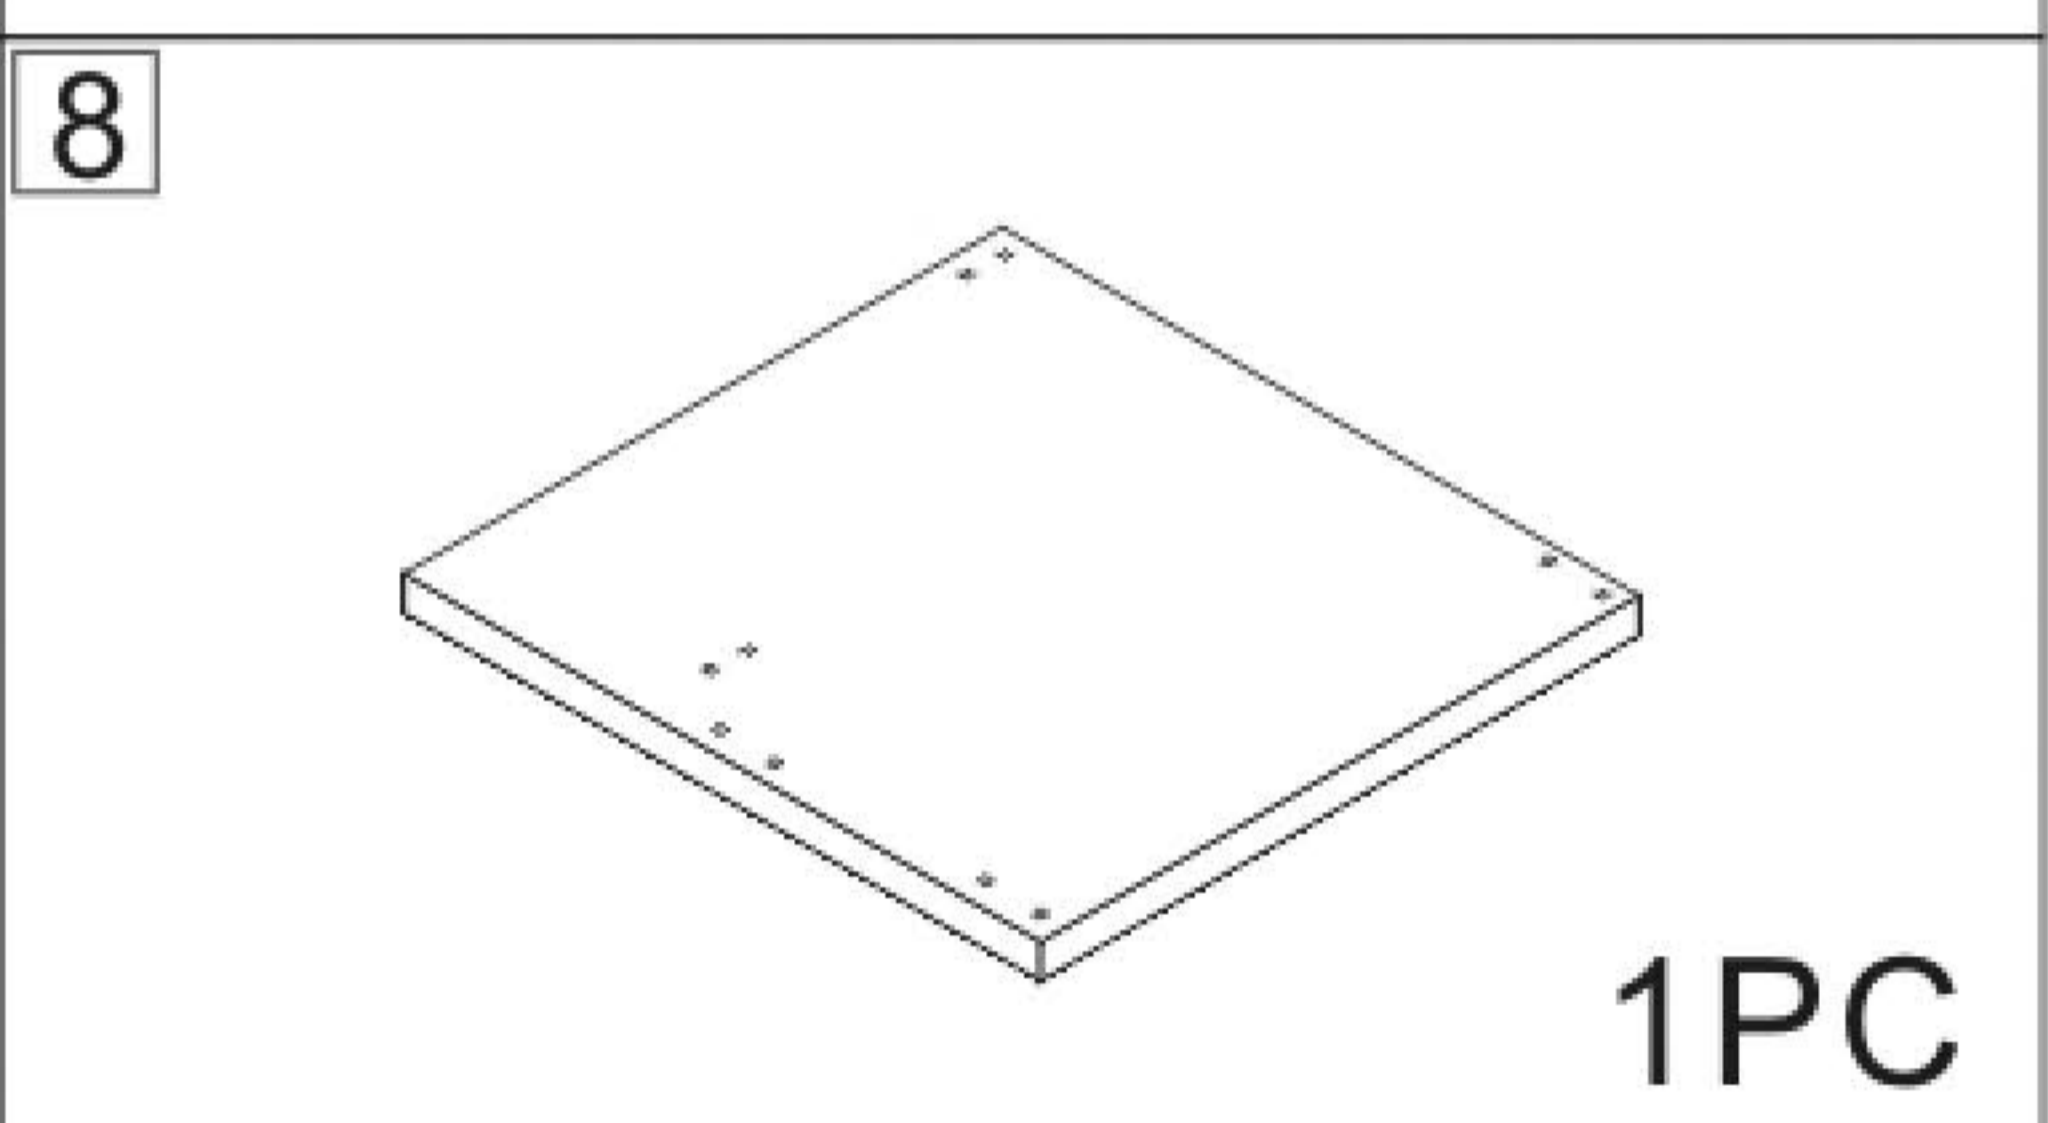

KISRAIS

Bathroom cabinet

L1000*W480*H550MM

Installation Instructions

Notes: Don't tighten screws completely at first, just in case parts were assembled wrongly and need disassemble. Tighten screws at last when all parts are put together.

Disassembly and installation of accessories

A 45PCS	B 45PCS	C 57PCS	D 12PCS	E 14PCS	F 4PCS	G 4PCS	H 2PCS
15*10mm	6*28mm	3.5*14mm	3.5*30mm	7*38mm	8*30mm	4*18	128 handles
I 4PCS	J 4PCS	K 6PCS	L 2PCS	M 2PCS			
					Tools Recommended		
Three-section Rail	Expansion screw	Shim	Corner code	Pendant			

Ix4

I ₁	4PCS
	
Three-section Rail	

3

C	4PCS
	
3.5*14mm	

I ₁	4PCS
	
12 inch Three-section Rail	

4

A	4PCS
	
15*10mm	

5