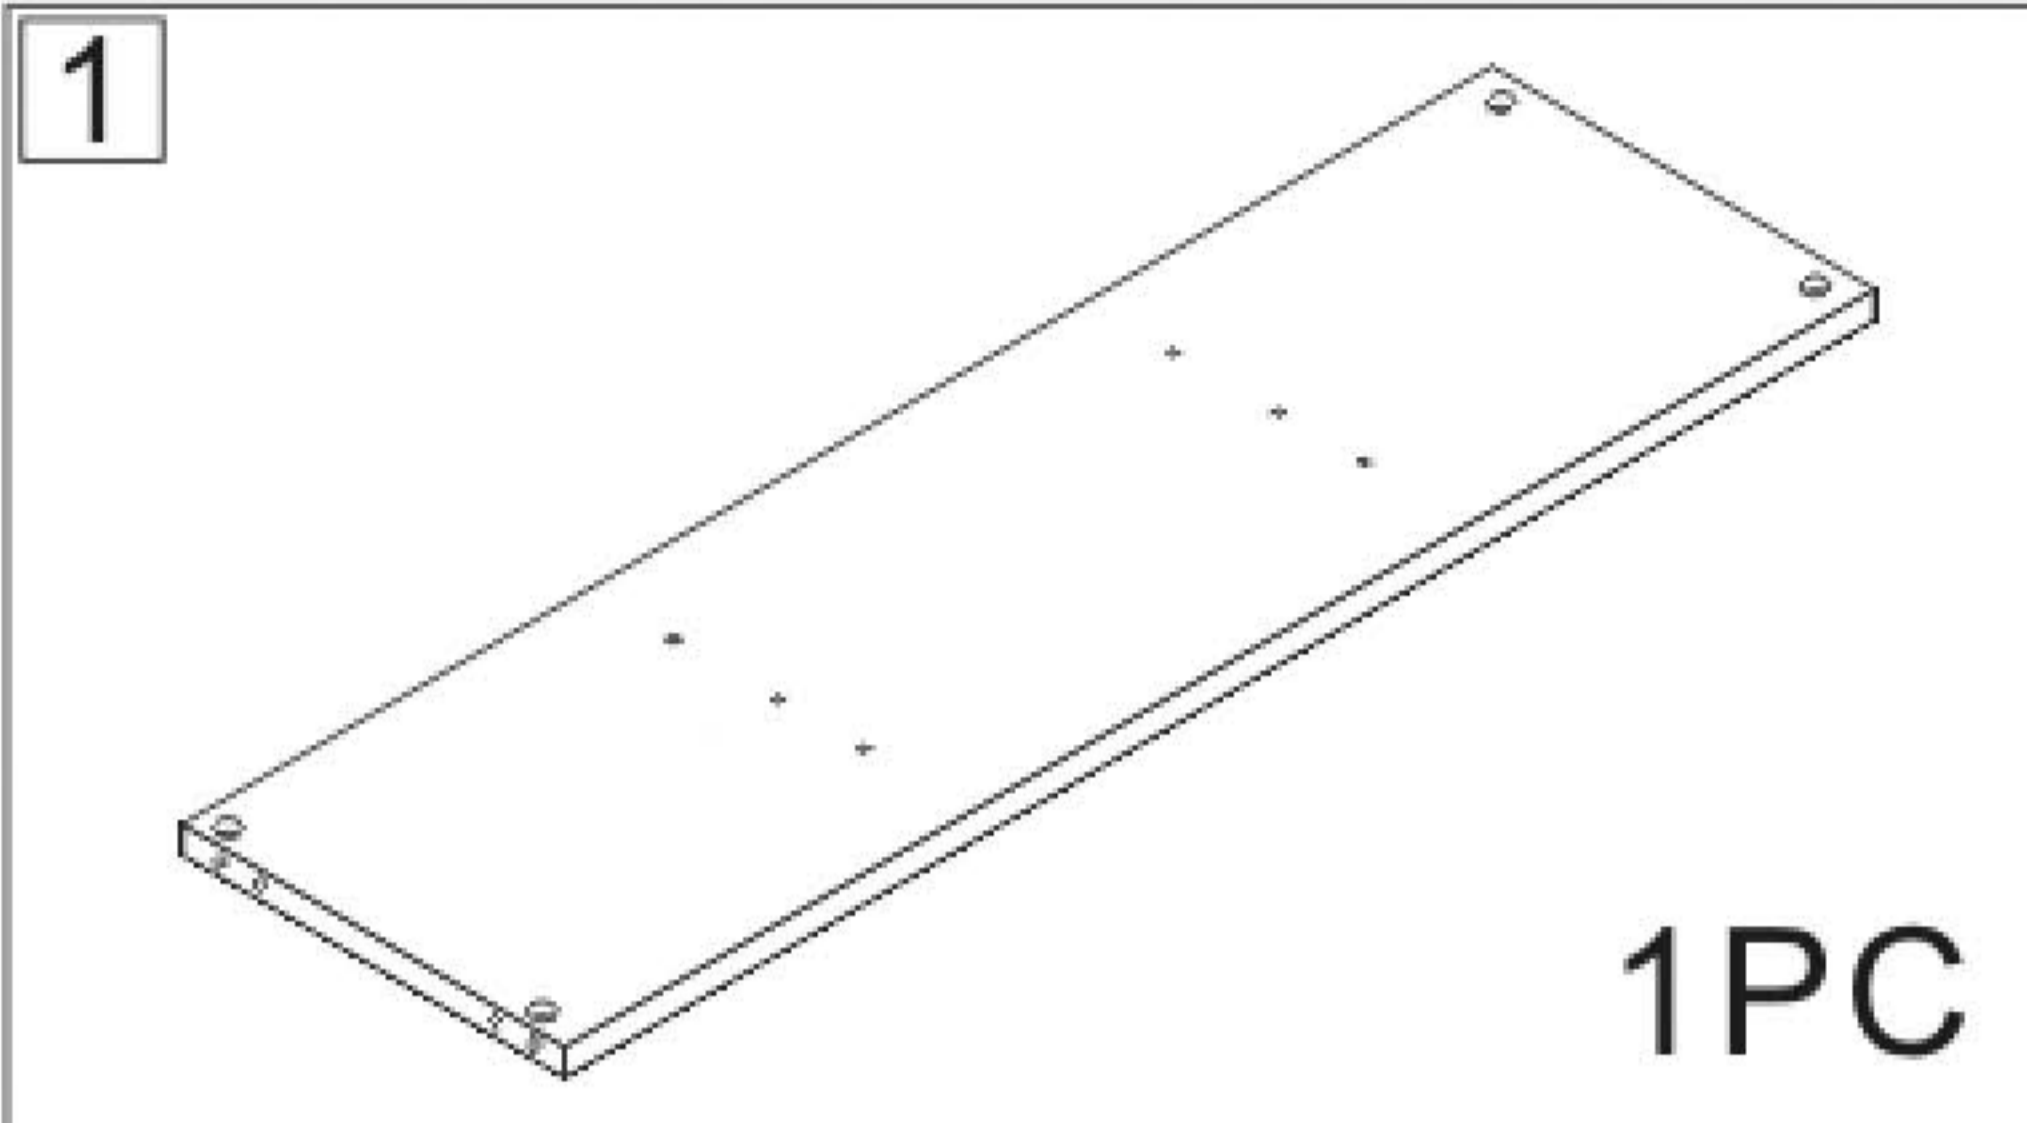

KISRAIS

Bathroom cabinet

L1000*W480*H550MM

Installation Instructions

Notes: Don't tighten screws completely at first, just in case parts were assembled wrongly and need disassemble. Tighten screws at last when all parts are put together.

Disassembly and installation of accessories

A 45PCS	B 45PCS	C 57PCS	D 12PCS	E 14PCS	F 4PCS	G 4PCS	H 2PCS
15*10mm	6*28mm	3.5*14mm	3.5*30mm	7*38mm	8*30mm	4*18	128 handles
I 4PCS	J 4PCS	K 6PCS	L 2PCS	M 2PCS			
					Tools Recommended		
Three-section Rail	Expansion screw	Shim	Corner code	Pendant			

Ix4

I ₁	4PCS
	
Three-section Rail	

3

C	4PCS
	
3.5*14mm	

I ₁	4PCS
	
12 inch Three-section Rail	

4

A	4PCS
	
15*10mm	

5