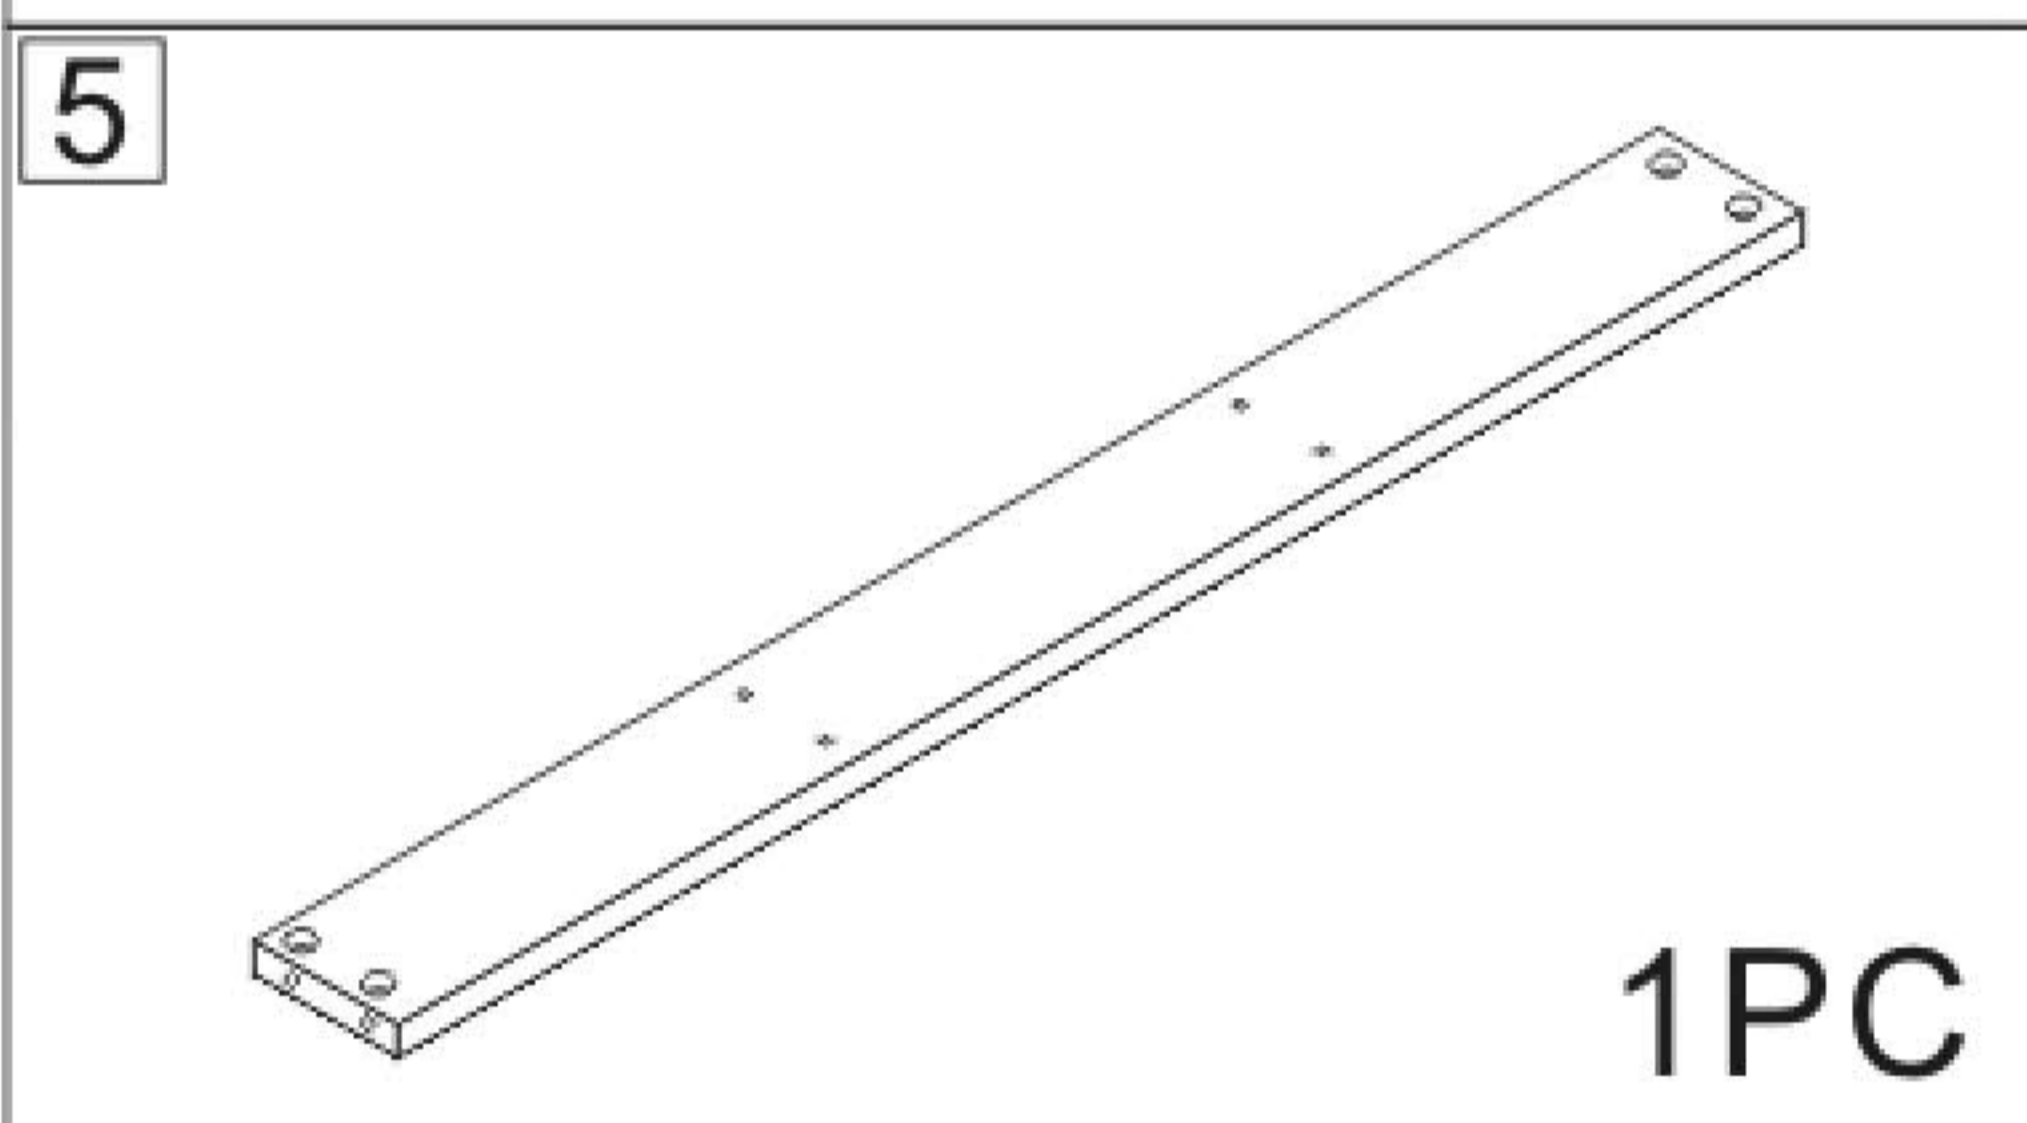

KISRAIS

Bathroom cabinet

L1000*W480*H550MM

Installation Instructions

Notes: Don't tighten screws completely at first, just in case parts were assembled wrongly and need disassemble. Tighten screws at last when all parts are put together.

Disassembly and installation of accessories

A 45PCS	B 45PCS	C 57PCS	D 12PCS	E 14PCS	F 4PCS	G 4PCS	H 2PCS
15*10mm	6*28mm	3.5*14mm	3.5*30mm	7*38mm	8*30mm	4*18	128 handles
I 4PCS	J 4PCS	K 6PCS	L 2PCS	M 2PCS			
					Tools Recommended		
Three-section Rail	Expansion screw	Shim	Corner code	Pendant			