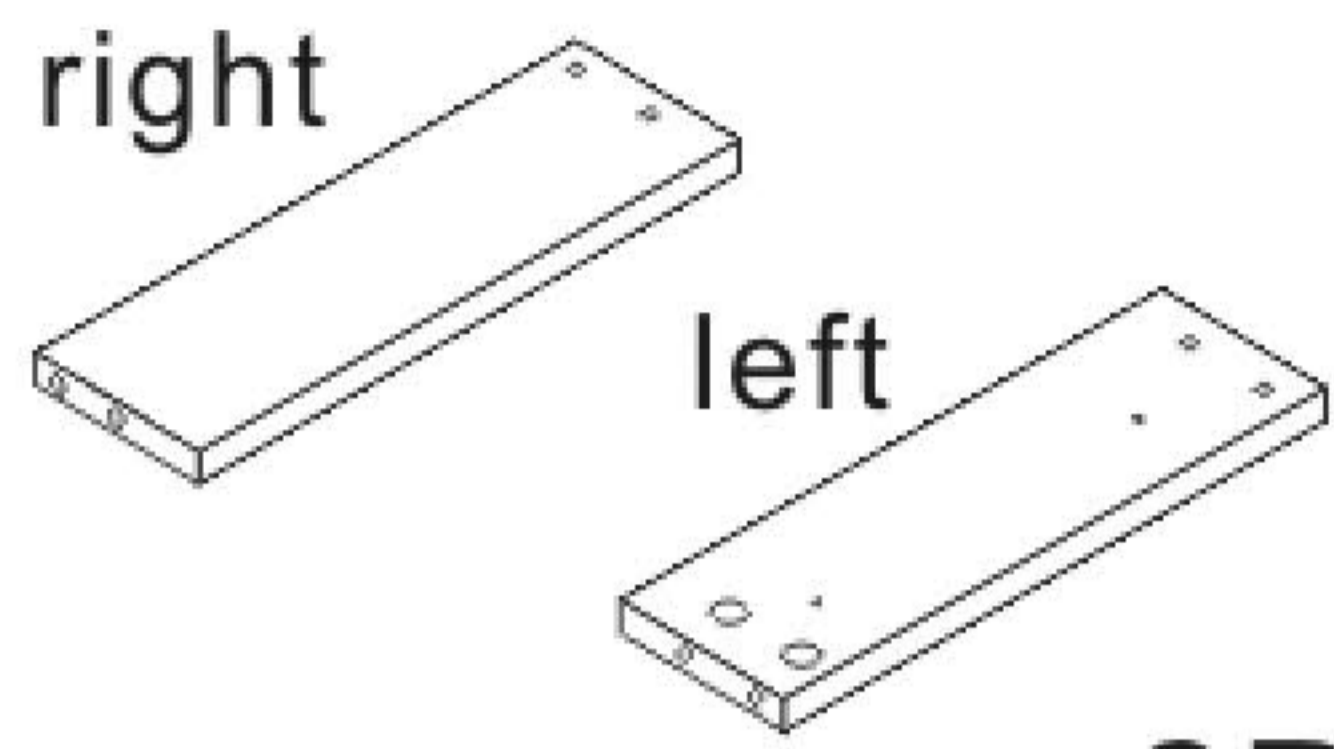

2PCS

12 17

2PCS

13