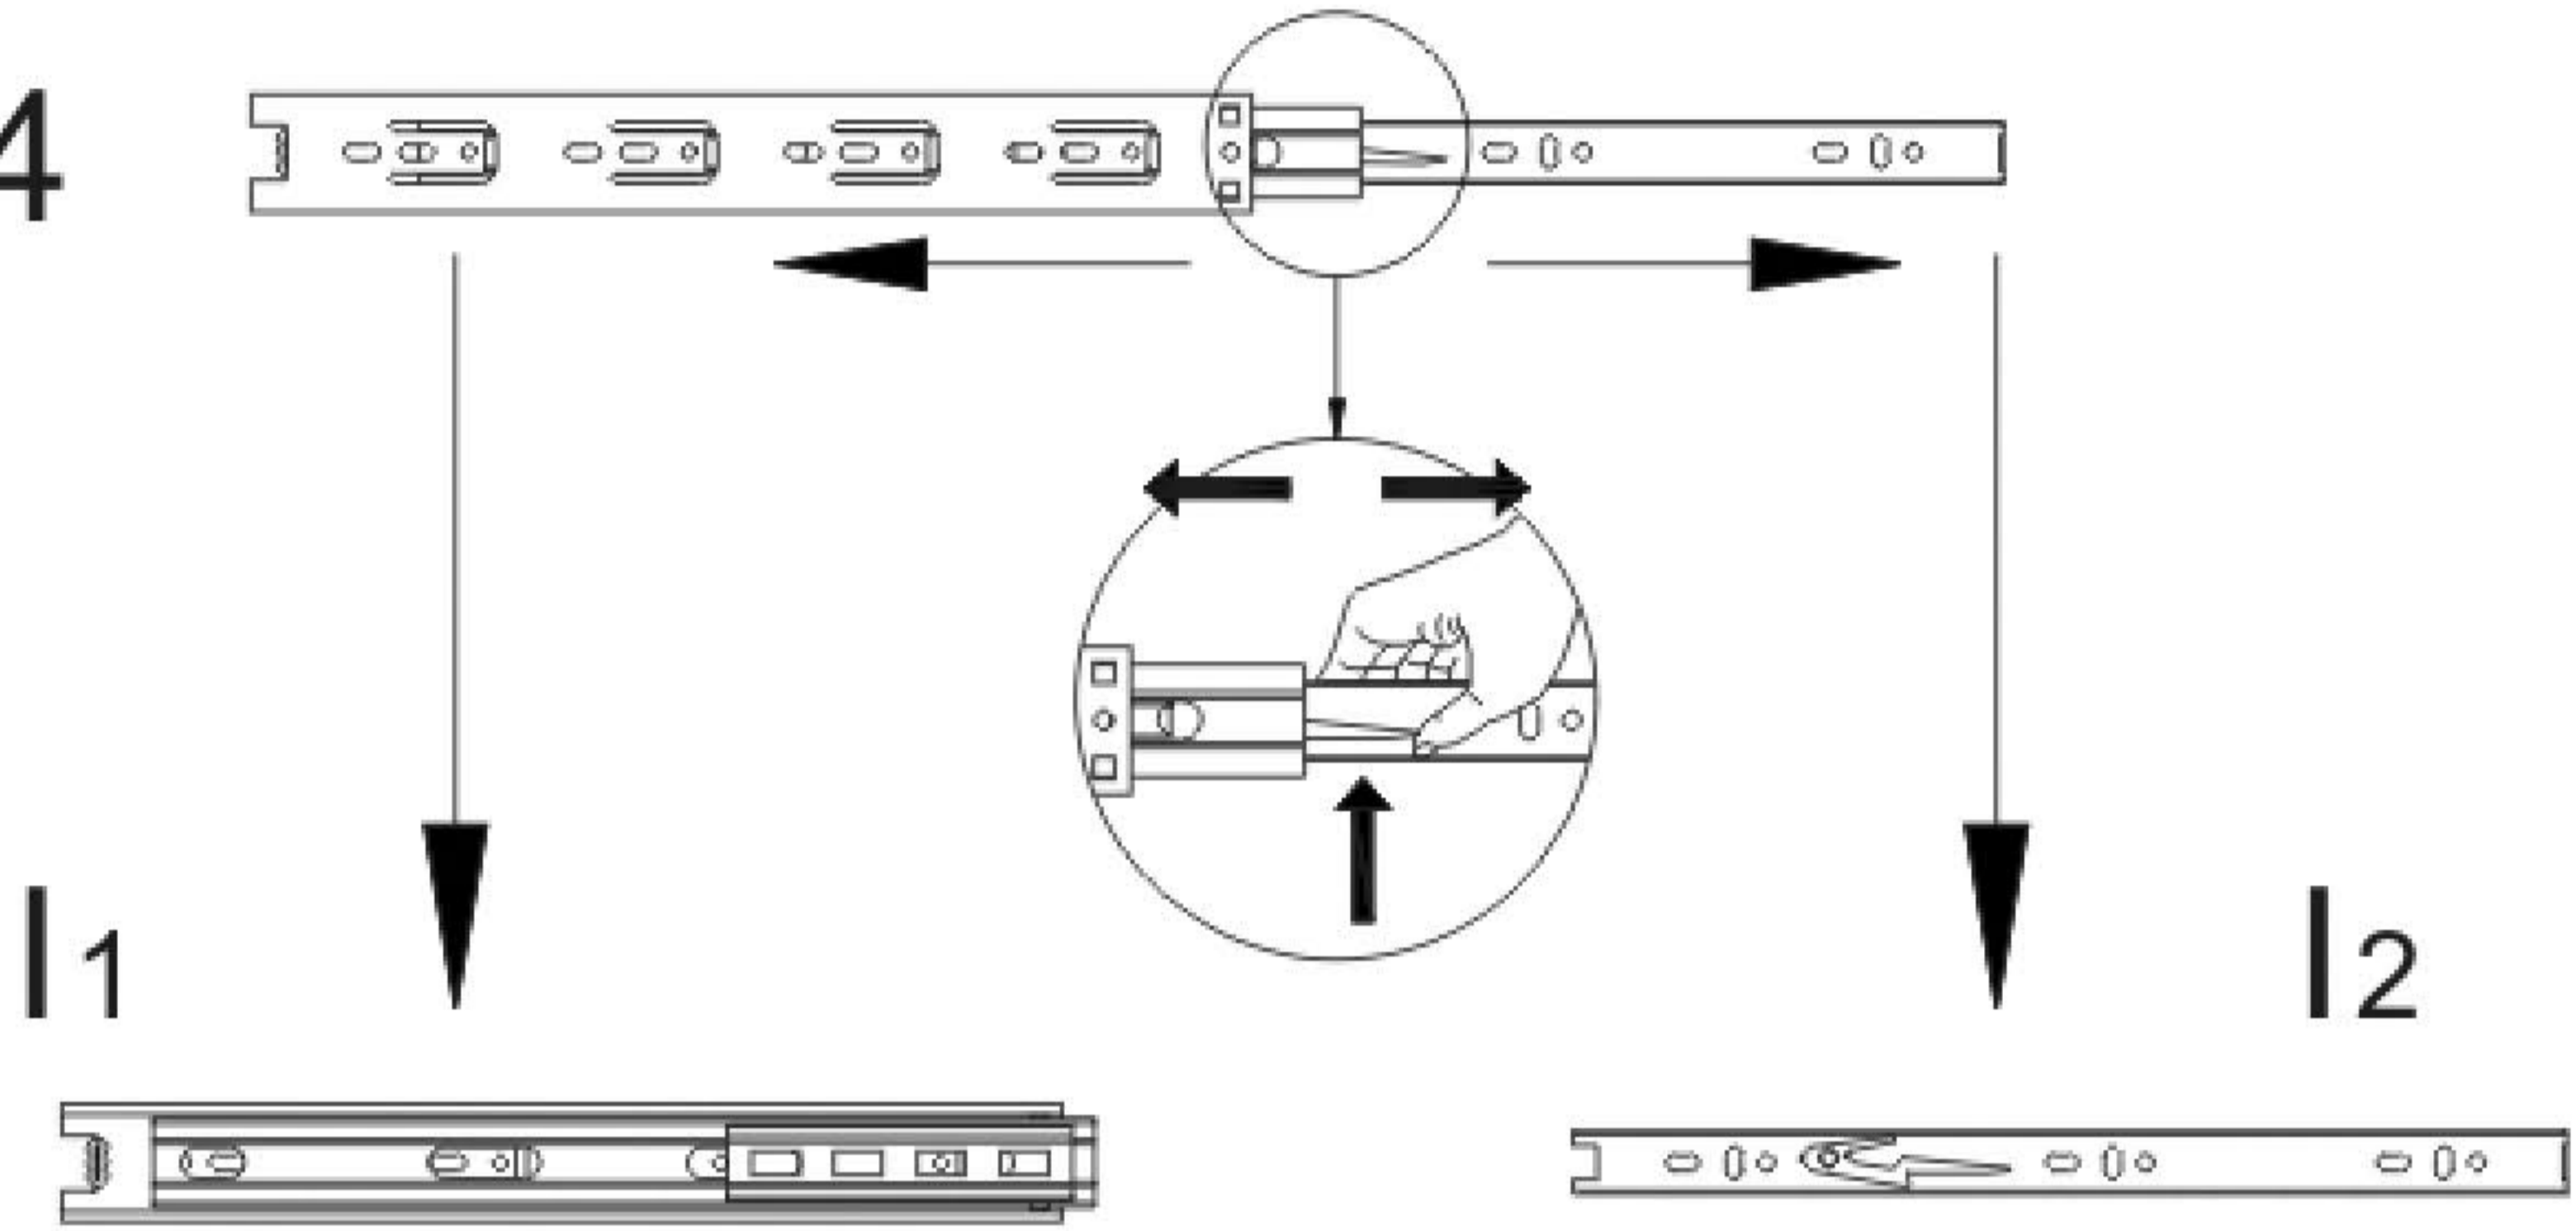

Disassembly and installation of accessories

A 45PCS	B 45PCS	C 57PCS	D 12PCS	E 14PCS	F 4PCS	G 4PCS	H 2PCS
15*10mm	6*28mm	3.5*14mm	3.5*30mm	7*38mm	8*30mm	4*18	128 handles
I 4PCS	J 4PCS	K 6PCS	L 2PCS	M 2PCS			
					Tools Recommended		
Three-section Rail	Expansion screw	Shim	Corner code	Pendant			

Bx8

Bx12

Bx4

Bx4

Bx2

Bx2

B	45PCS
	
6*28mm	

2

Ix4

I ₁	4PCS
	
Three-section Rail	

3

C	4PCS
	
3.5*14mm	

I ₁	4PCS
	
12 inch Three-section Rail	

4

A	4PCS
	
15*10mm	

5

E	6PCS
	
7*38mm	

6

E	8PCS
	
7*38mm	

7

D	4PCS
	
3.5*30mm	

8

A	8PCS	F	2PCS
			
15*10mm		8*30mm	

9