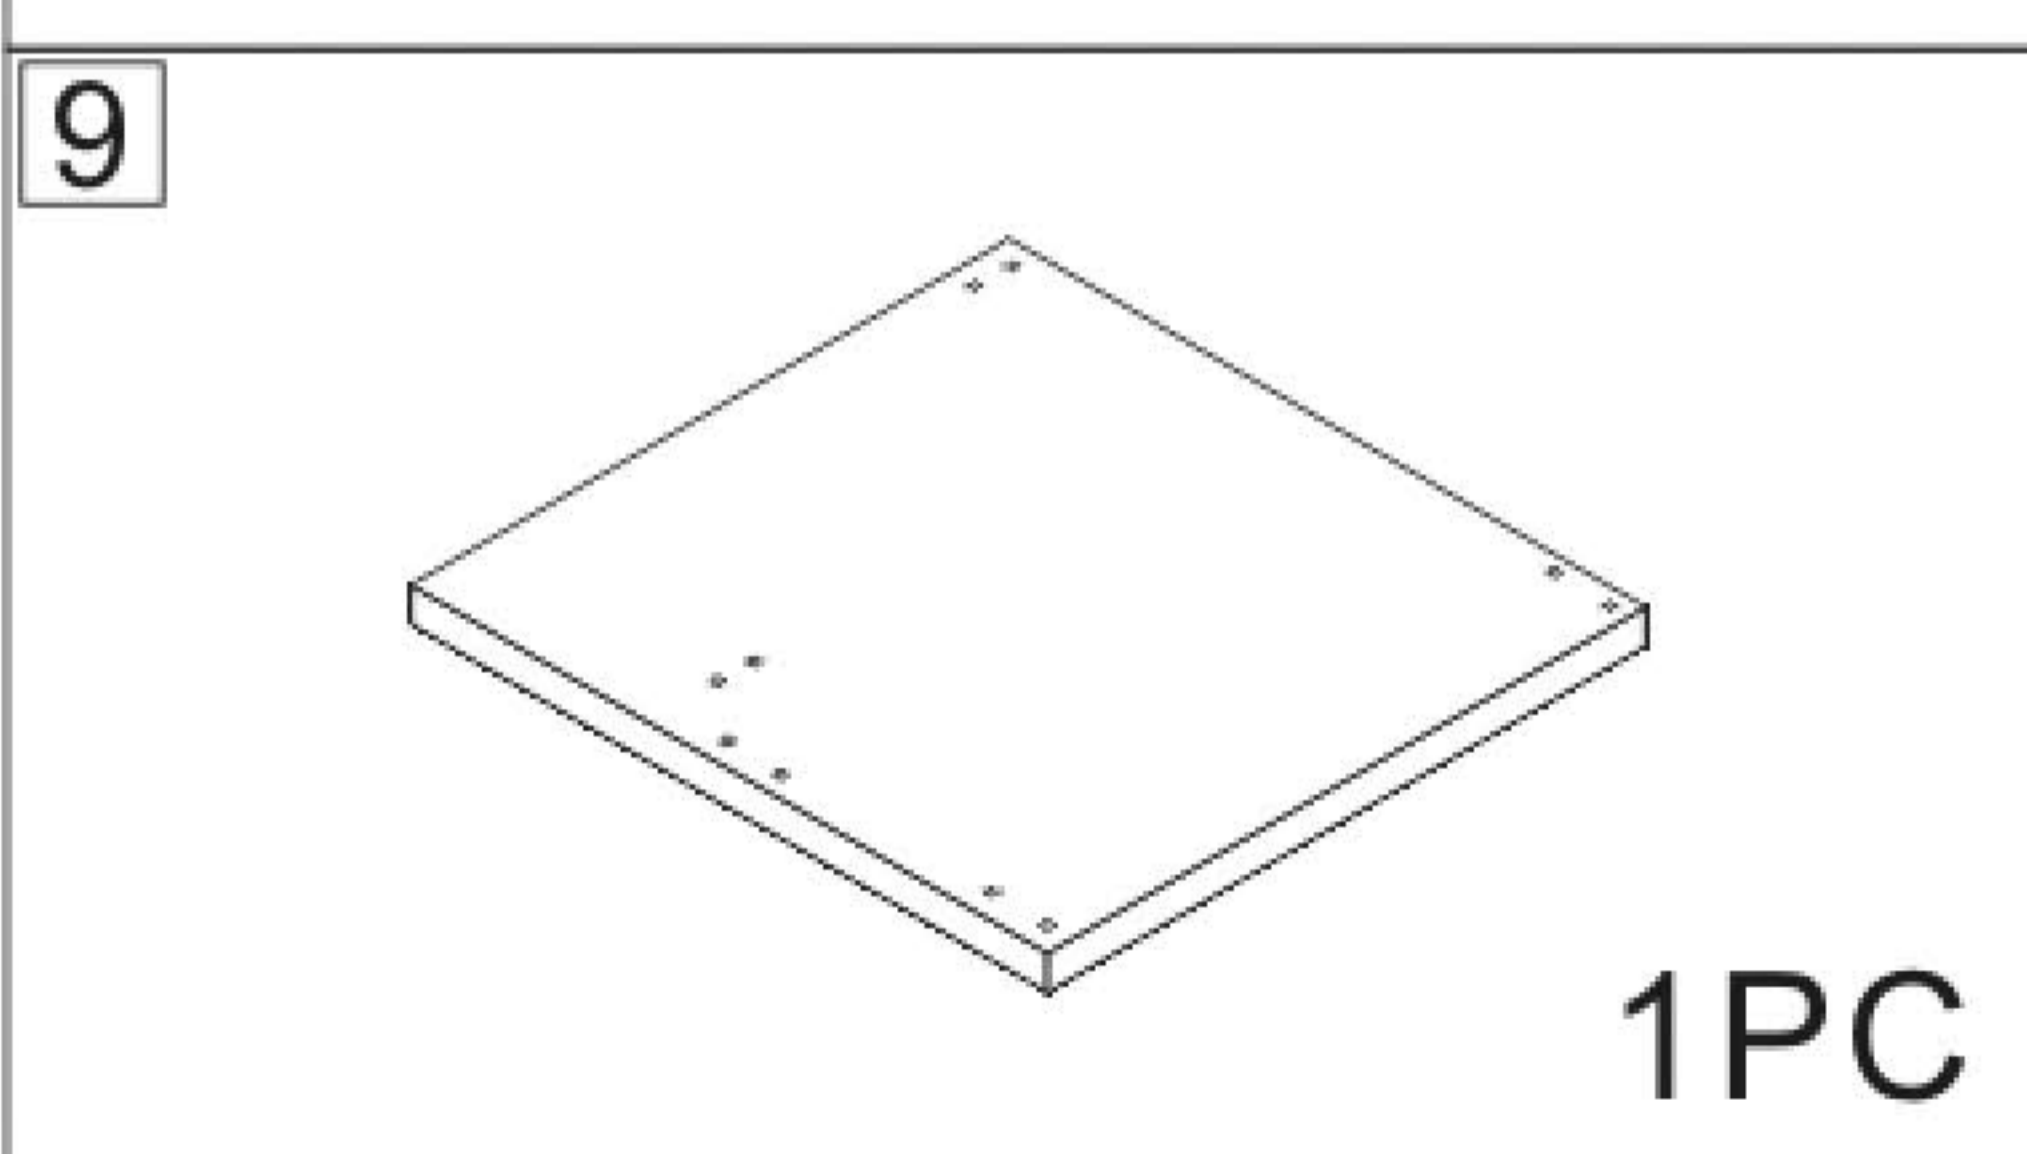

KISRAIS

Bathroom cabinet

L1000*W480*H550MM

Installation Instructions

Notes: Don't tighten screws completely at first, just in case parts were assembled wrongly and need disassemble. Tighten screws at last when all parts are put together.

Disassembly and installation of accessories

A 45PCS	B 45PCS	C 57PCS	D 12PCS	E 14PCS	F 4PCS	G 4PCS	H 2PCS
15*10mm	6*28mm	3.5*14mm	3.5*30mm	7*38mm	8*30mm	4*18	128 handles
I 4PCS	J 4PCS	K 6PCS	L 2PCS	M 2PCS			
					Tools Recommended		
Three-section Rail	Expansion screw	Shim	Corner code	Pendant			

Ix4

I ₁	4PCS
	
Three-section Rail	

3

C	4PCS
	
3.5*14mm	

I ₁	4PCS
	
12 inch Three-section Rail	

4

A	4PCS
	
15*10mm	

5