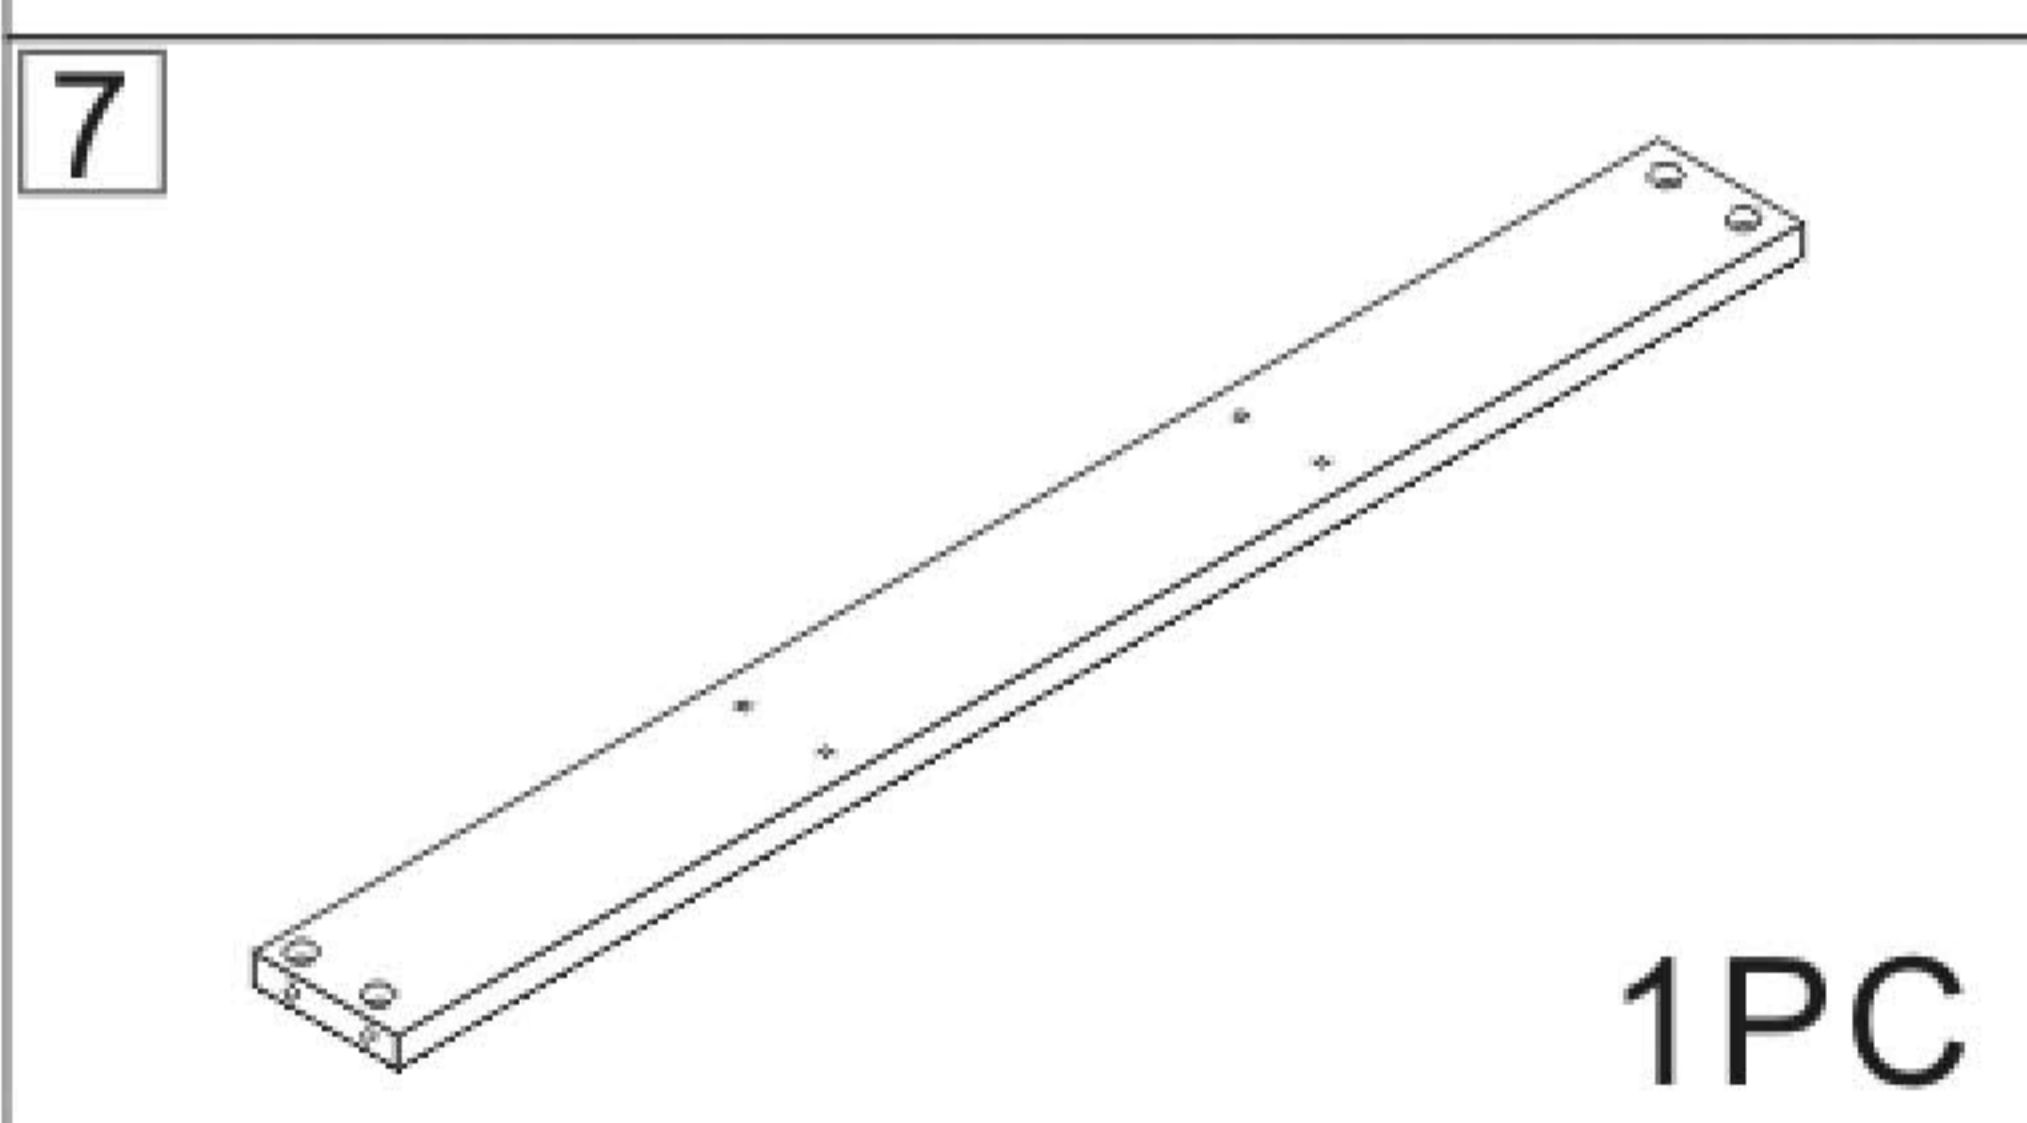

KISRAIS

Bathroom cabinet

L1000*W480*H550MM

Installation Instructions

Notes: Don't tighten screws completely at first, just in case parts were assembled wrongly and need disassemble. Tighten screws at last when all parts are put together.

Disassembly and installation of accessories

A 45PCS	B 45PCS	C 57PCS	D 12PCS	E 14PCS	F 4PCS	G 4PCS	H 2PCS
15*10mm	6*28mm	3.5*14mm	3.5*30mm	7*38mm	8*30mm	4*18	128 handles
I 4PCS	J 4PCS	K 6PCS	L 2PCS	M 2PCS			
					Tools Recommended		
Three-section Rail	Expansion screw	Shim	Corner code	Pendant			