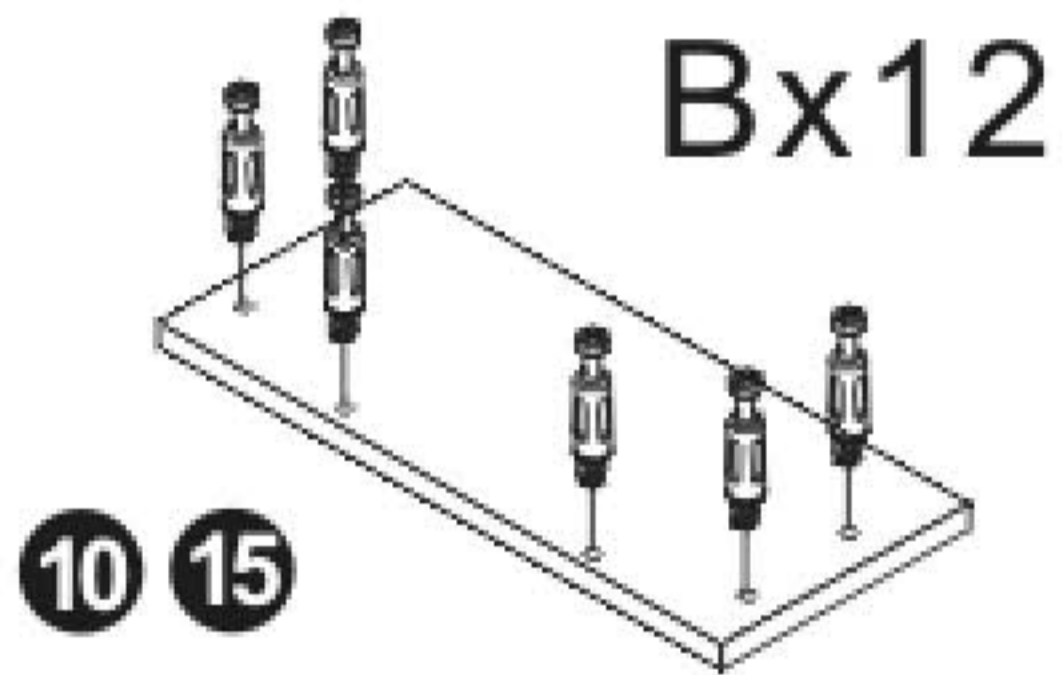

1

Bx2

Bx8

Bx2

Bx8

Bx12

Bx4

Bx4

Bx2

Bx2

B	45PCS
6*28mm