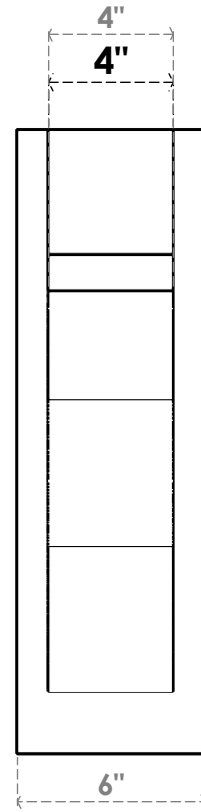

ITEM NUMBER: OUTUROC040X060X20000X20000X040X020X040FST44RCPR

4"W TOP X 6"W BACK X 20"D X 20"H X 4"T TOP X 2"T BACK TIMBERTHANE ROUGH CEDAR FUNSTON FAUX WOOD OPEN OUTLOOKER, BLOCK TOP AND BACK, 4"W CLOSED BRACE, PRIMED TAN

EKENA MILLWORK
2300 WEST MAIN ST.
CLARKSVILLE, TX 75426
TOLL FREE: 866-607-0453
WWW.EKENAMILLWORK.COM

- NOTES
1. INSTALLATION TO BE COMPLETED IN ACCORDANCE WITH MANUFACTURER'S SPECIFICATIONS.
 2. DRAWING MAY NOT BE TO SCALE
 3. THIS DRAWING IS INTENDED FOR DESIGN AND PLANNING PURPOSES ONLY.
 4. ALL INFORMATION CONTAINED HEREIN WAS CURRENT AT THE TIME OF DEVELOPMENT BUT MUST BE REVIEWED AND APPROVED BY THE PRODUCT MANUFACTURER TO BE CONSIDERED ACCURATE.
 5. TIMBERTHANE ARCHITECTURAL PRODUCTS ARE MADE FROM HIGH DENSITY URETHANE AND COME FACTORY PRIMED