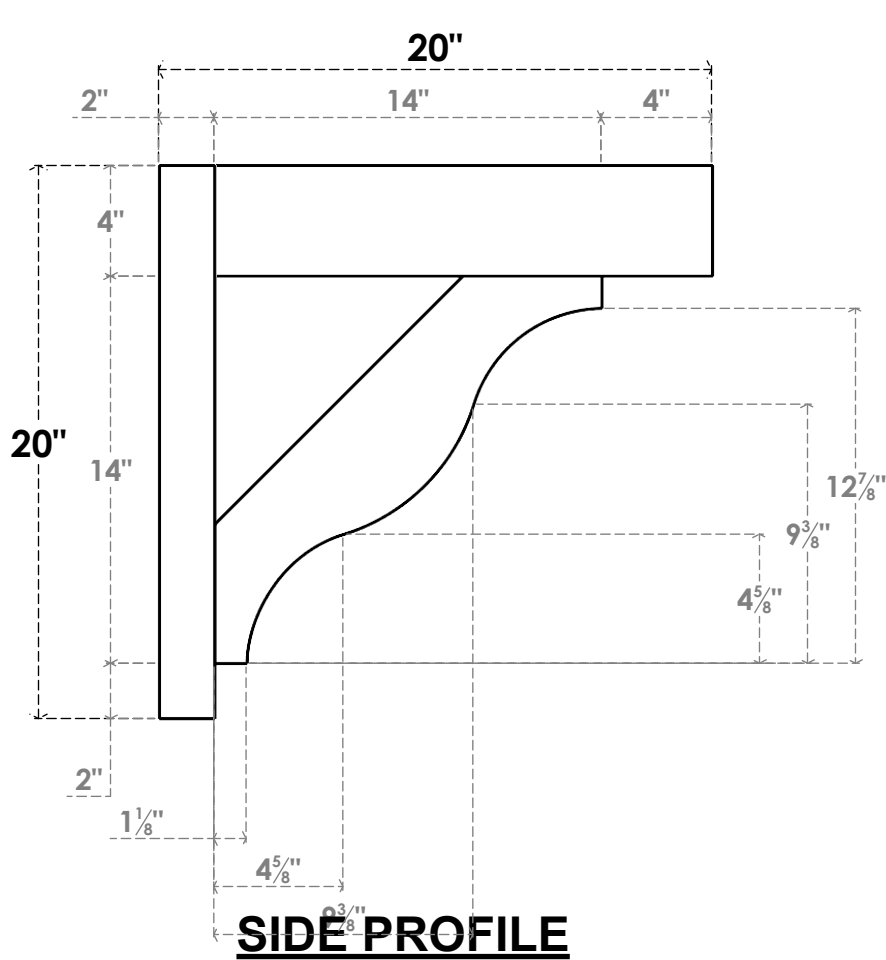

ITEM NUMBER: OUTUROC040X060X20000X20000X040X020X040FST44RCPR

4"W TOP X 6"W BACK X 20"D X 20"H X 4"T TOP X 2"T BACK TIMBERTHANE ROUGH CEDAR FUNSTON FAUX WOOD OPEN OUTLOOKER, BLOCK TOP AND BACK, 4"W CLOSED BRACE, PRIMED TAN

EKENA MILLWORK
2300 WEST MAIN ST.
CLARKSVILLE, TX 75426
TOLL FREE: 866-607-0453
WWW.EKENAMILLWORK.COM

- NOTES
1. INSTALLATION TO BE COMPLETED IN ACCORDANCE WITH MANUFACTURER'S SPECIFICATIONS.
 2. DRAWING MAY NOT BE TO SCALE
 3. THIS DRAWING IS INTENDED FOR DESIGN AND PLANNING PURPOSES ONLY.
 4. ALL INFORMATION CONTAINED HEREIN WAS CURRENT AT THE TIME OF DEVELOPMENT BUT MUST BE REVIEWED AND APPROVED BY THE PRODUCT MANUFACTURER TO BE CONSIDERED ACCURATE.
 5. TIMBERTHANE ARCHITECTURAL PRODUCTS ARE MADE FROM HIGH DENSITY URETHANE AND COME FACTORY PRIMED