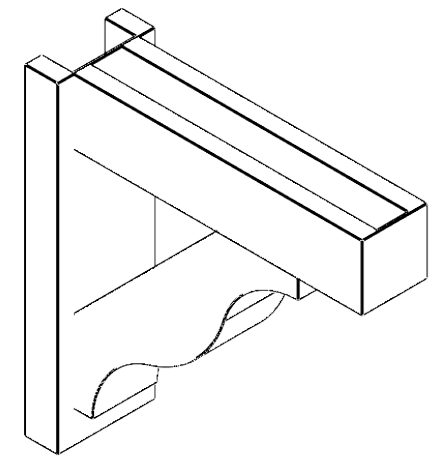

ITEM NUMBER: OUTUROC040X060X20000X20000X040X020X040FST44RCPR

4"W TOP X 6"W BACK X 20"D X 20"H X 4"T TOP X 2"T BACK TIMBERTHANE ROUGH CEDAR FUNSTON FAUX WOOD OPEN OUTLOOKER, BLOCK TOP AND BACK, 4"W CLOSED BRACE, PRIMED TAN

EKENA MILLWORK
2300 WEST MAIN ST.
CLARKSVILLE, TX 75426
TOLL FREE: 866-607-0453
WWW.EKENAMILLWORK.COM

- NOTES
1. INSTALLATION TO BE COMPLETED IN ACCORDANCE WITH MANUFACTURER'S SPECIFICATIONS.
 2. DRAWING MAY NOT BE TO SCALE
 3. THIS DRAWING IS INTENDED FOR DESIGN AND PLANNING PURPOSES ONLY.
 4. ALL INFORMATION CONTAINED HEREIN WAS CURRENT AT THE TIME OF DEVELOPMENT BUT MUST BE REVIEWED AND APPROVED BY THE PRODUCT MANUFACTURER TO BE CONSIDERED ACCURATE.
 5. TIMBERTHANE ARCHITECTURAL PRODUCTS ARE MADE FROM HIGH DENSITY URETHANE AND COME FACTORY PRIMED