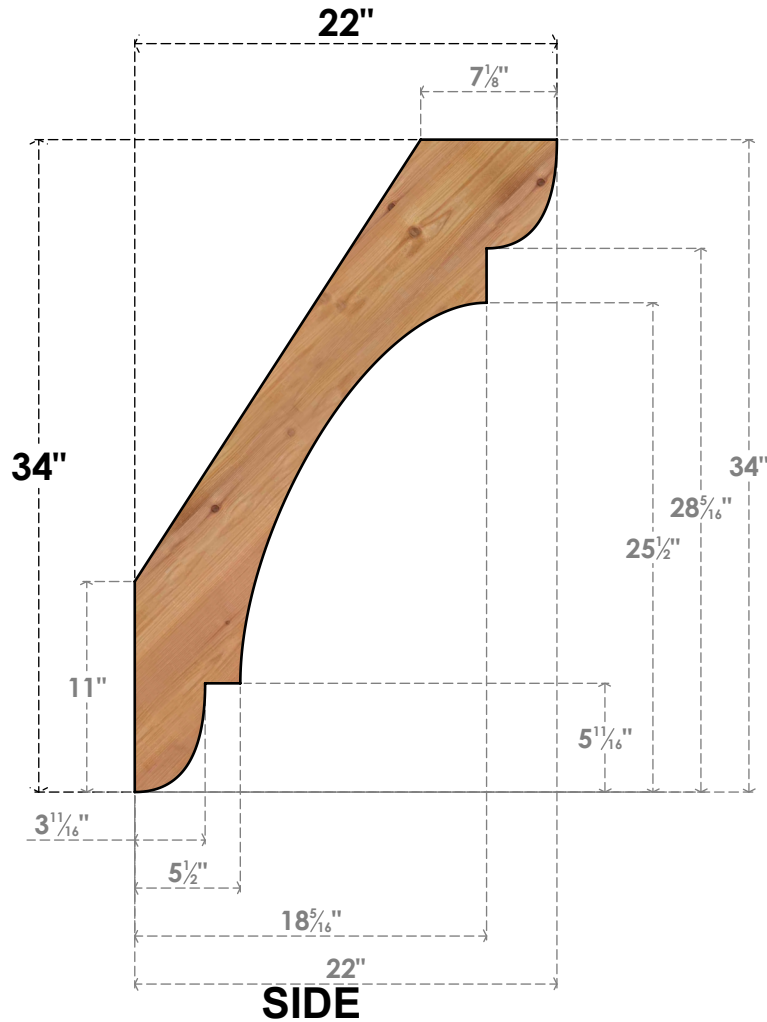

BRC06X22X34OLY00SWR

5 1/2"W X 22"D X 34"H OLYMPIC SMOOTH BRACE, WESTERN RED CEDAR

EKENA MILLWORK
 2300 WEST MAIN ST.
 CLARKSVILLE, TX 75426
 TOLL FREE: 866-607-0453
 WWW.EKENAMILLWORK.COM

NOTES

1. INSTALLATION TO BE COMPLETED IN ACCORDANCE WITH MANUFACTURER'S SPECIFICATIONS.
2. DRAWING MAY NOT BE TO SCALE
3. THIS DRAWING IS INTENDED FOR DESIGN AND PLANNING PURPOSES ONLY.
4. ALL INFORMATION CONTAINED HEREIN WAS CURRENT AT THE TIME OF DEVELOPMENT BUT MUST BE REVIEWED AND APPROVED BY THE PRODUCT MANUFACTURER TO BE CONSIDERED ACCURATE.
5. PRODUCTS ARE NOT KILN DRIED. THIS ITEM IS UNIQUE AND WILL CONTAIN THE NATURAL VARIATIONS THAT THE WOOD SPECIES OFFERS. THIS MAY RESULT IN VARIATIONS UP TO 1/4"