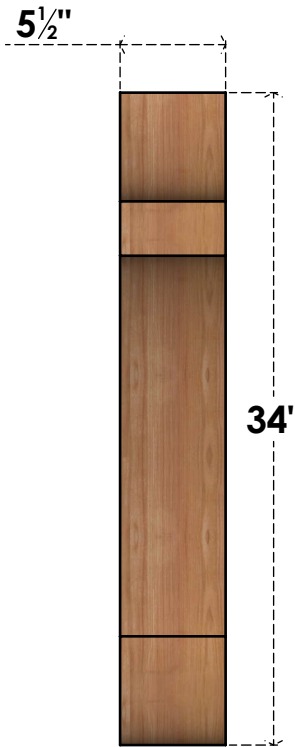

BRC06X22X34OLY00SWR

5 1/2"W X 22"D X 34"H OLYMPIC SMOOTH BRACE, WESTERN RED CEDAR

EKENA MILLWORK
 2300 WEST MAIN ST.
 CLARKSVILLE, TX 75426
 TOLL FREE: 866-607-0453
 WWW.EKENAMILLWORK.COM

NOTES

1. INSTALLATION TO BE COMPLETED IN ACCORDANCE WITH MANUFACTURER'S SPECIFICATIONS.
2. DRAWING MAY NOT BE TO SCALE
3. THIS DRAWING IS INTENDED FOR DESIGN AND PLANNING PURPOSES ONLY.
4. ALL INFORMATION CONTAINED HEREIN WAS CURRENT AT THE TIME OF DEVELOPMENT BUT MUST BE REVIEWED AND APPROVED BY THE PRODUCT MANUFACTURER TO BE CONSIDERED ACCURATE.
5. PRODUCTS ARE NOT KILN DRIED. THIS ITEM IS UNIQUE AND WILL CONTAIN THE NATURAL VARIATIONS THAT THE WOOD SPECIES OFFERS. THIS MAY RESULT IN VARIATIONS UP TO 1/4"