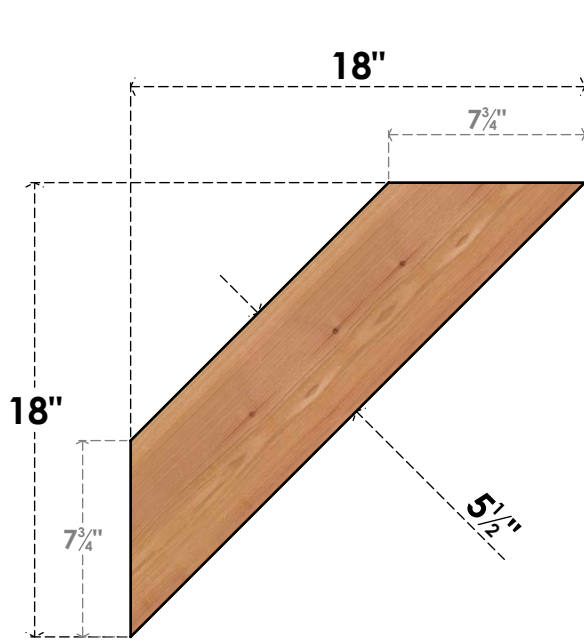

BRC06X18X18TRA00SWR

5 1/2"W X 18"D X 18"H TRADITIONAL SMOOTH BRACE, WESTERN RED CEDAR

SIDE

FRONT

EKENA MILLWORK
 2300 WEST MAIN ST.
 CLARKSVILLE, TX 75426
 TOLL FREE: 866-607-0453
 WWW.EKENAMILLWORK.COM

NOTES