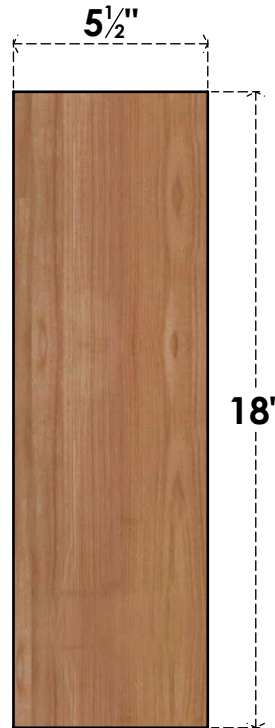

BRC06X18X18TRA00SWR

5 1/2"W X 18"D X 18"H TRADITIONAL SMOOTH BRACE, WESTERN RED CEDAR

SIDE

FRONT

EKENA MILLWORK
 2300 WEST MAIN ST.
 CLARKSVILLE, TX 75426
 TOLL FREE: 866-607-0453
 WWW.EKENAMILLWORK.COM

NOTES