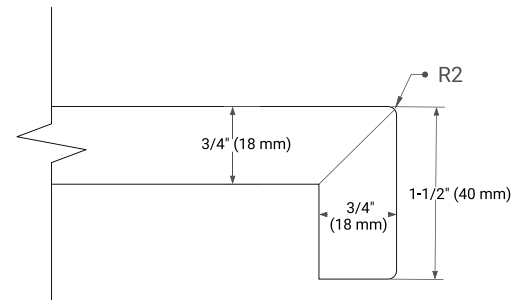

72" DOUBLE SINK BASE CABINET

BASE CABINET DIMENSIONS

72" W x 21.5" D x 34.5" H

FEATURES

- Solid wood frame & plywood panels
- Dovetail drawers and joints
- Soft closing doors & drawers

HARDWARE FINISHES*

Brushed Nickel Satin Brass Matte Black Polished Chrome

72" DOUBLE RECTANGLE SINK COUNTERTOP WITH 1.5 IN. THICKNESS

OVERALL DIMENSIONS

72.25" W x 22" D x 1.5" H

COUNTERTOP OPTIONS

Carrara White Quartz

FEATURES

- Solid countertop with mitered edges & seams
- Undermount white rectangular sink
- Pre-drilled for 8" widespread faucet

INCLUDED

- Countertop
- Matching Backsplash
- Rectangle Sinks

COUNTERTOP PLAN VIEW

EDGE SIDE VIEW

THREE DIMENSIONAL COUNTERTOP VIEW