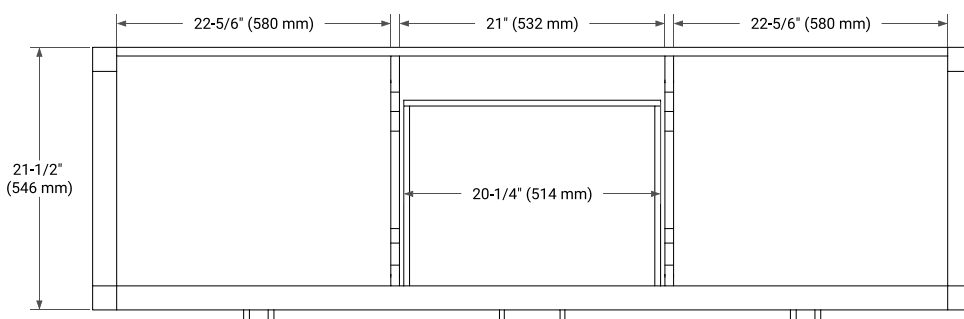

72" DOUBLE SINK BASE CABINET

BASE CABINET DIMENSIONS

72" W x 21.5" D x 34.5" H

FEATURES

- Solid wood frame & plywood panels
- Dovetail drawers and joints
- Soft closing doors & drawers

HARDWARE FINISHES*

Brushed Nickel Satin Brass Matte Black Polished Chrome

72" DOUBLE RECTANGLE SINK COUNTERTOP WITH 1.5 IN. THICKNESS

OVERALL DIMENSIONS

72.25" W x 22" D x 1.5" H

COUNTERTOP OPTIONS

Carrara White Quartz

FEATURES

- Solid countertop with mitered edges & seams
- Undermount white rectangular sink
- Pre-drilled for 8" widespread faucet

INCLUDED

- Countertop
- Matching Backsplash
- Rectangle Sinks

COUNTERTOP PLAN VIEW

EDGE SIDE VIEW

THREE DIMENSIONAL COUNTERTOP VIEW