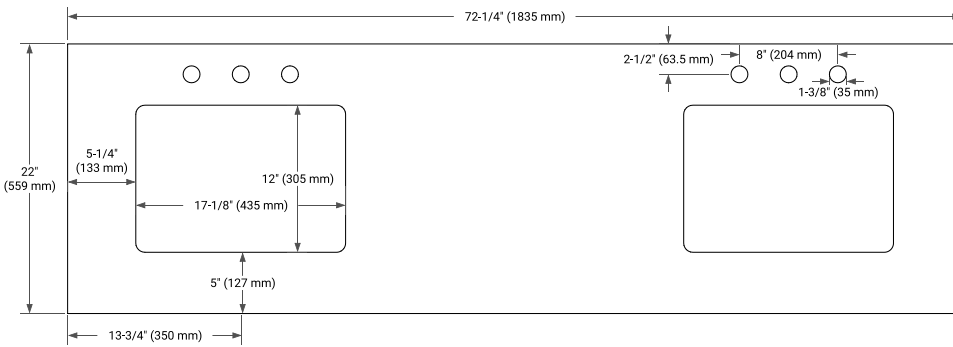

72" DOUBLE SINK BASE CABINET

BASE CABINET DIMENSIONS

72" W x 21.5" D x 34.5" H

FEATURES

- Solid wood frame & plywood panels
- Dovetail drawers and joints
- Soft closing doors & drawers

HARDWARE FINISHES*

Brushed Nickel Satin Brass Matte Black Polished Chrome

72" DOUBLE RECTANGLE SINK COUNTERTOP WITH 1.5 IN. THICKNESS

OVERALL DIMENSIONS

72.25" W x 22" D x 1.5" H

COUNTERTOP OPTIONS

Carrara White Quartz

FEATURES

- Solid countertop with mitered edges & seams
- Undermount white rectangular sink
- Pre-drilled for 8" widespread faucet

INCLUDED

- Countertop
- Matching Backsplash
- Rectangle Sinks

COUNTERTOP PLAN VIEW

EDGE SIDE VIEW

THREE DIMENSIONAL COUNTERTOP VIEW