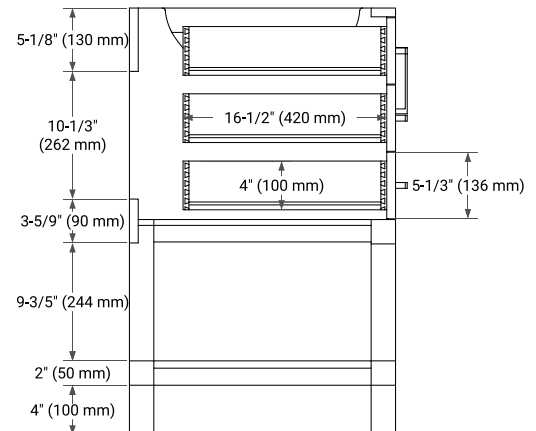

72" DOUBLE SINK BASE CABINET

BASE CABINET DIMENSIONS

72" W x 21.5" D x 34.5" H

FEATURES

- Solid wood frame & plywood panels
- Dovetail drawers and joints
- Soft closing doors & drawers

HARDWARE FINISHES*

Brushed Nickel Satin Brass Matte Black Polished Chrome

72" DOUBLE RECTANGLE SINK COUNTERTOP WITH 1.5 IN. THICKNESS

OVERALL DIMENSIONS

72.25" W x 22" D x 1.5" H

COUNTERTOP OPTIONS

Carrara White Quartz

FEATURES

- Solid countertop with mitered edges & seams
- Undermount white rectangular sink
- Pre-drilled for 8" widespread faucet

INCLUDED

- Countertop
- Matching Backsplash
- Rectangle Sinks

COUNTERTOP PLAN VIEW

EDGE SIDE VIEW

THREE DIMENSIONAL COUNTERTOP VIEW