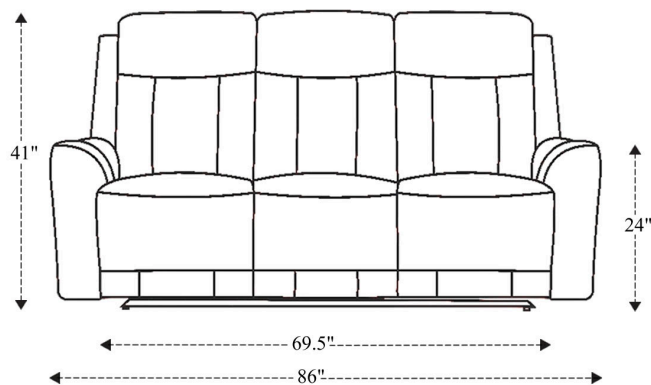

## Power Reclining Sofa

Overall Dimensions	86" x 41" x 41"
Overall Width	86"
Overall Depth	41"
Overall Height	41"
Overall Weight	274.3 lbs.
Fully Reclined	70"
Distance from Wall	7.5"
Back of Seat to end of Chaise	41"
Leg Height <small>(Distance from Foot Rest to Floor in Full Recline)</small>	21"
Head Height <small>(Distance from Headrest to Floor in Full Recline)</small>	32"

Seat Width	69.5"
Seat Depth	22"
Seat Height	21"
Arm Width	8.5"
Arm Depth	21.5"
Arm Height	24"
Back Width	81"
Back Height	24.5"
Headrest Extended from Back	6.5"

# MSWI#812PH Power Recliner

Overall Dimensions	41" x 41" x 41"
Overall Width	41"
Overall Depth	41"
Overall Height	41"
Overall Weight	135.7 lbs.
Fully Reclined	70"
Distance from Wall	7.5"
Back of Seat to end of Chaise	40.75"
Leg Height <small>(Distance from Foot Rest to Floor in Full Recline)</small>	21"
Head Height <small>(Distance from Headrest to Floor in Full Recline)</small>	32"

Seat Width	22.5"
Seat Depth	22"
Seat Height	20.75"
Arm Width	8.5"
Arm Depth	21.5"
Arm Height	24"
Back Width	33.5"
Back Height	24.5"
Headrest Extended from Back	6.5"