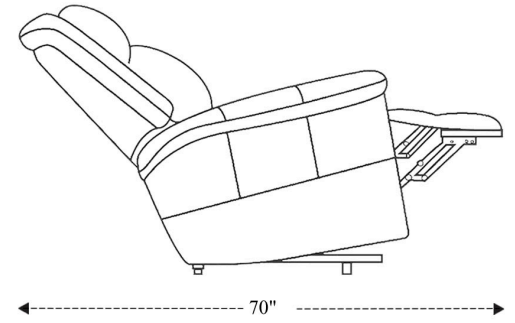

## Power Reclining Sofa

Overall Dimensions	86" x 41" x 41"
Overall Width	86"
Overall Depth	41"
Overall Height	41"
Overall Weight	274.3 lbs.
Fully Reclined	70"
Distance from Wall	7.5"
Back of Seat to end of Chaise	41"
Leg Height <small>(Distance from Foot Rest to Floor in Full Recline)</small>	21"
Head Height <small>(Distance from Headrest to Floor in Full Recline)</small>	32"

Seat Width	69.5"
Seat Depth	22"
Seat Height	21"
Arm Width	8.5"
Arm Depth	21.5"
Arm Height	24"
Back Width	81"
Back Height	24.5"
Headrest Extended from Back	6.5"

# MSWI#812PH Power Recliner

Overall Dimensions	41" x 41" x 41"
Overall Width	41"
Overall Depth	41"
Overall Height	41"
Overall Weight	135.7 lbs.
Fully Reclined	70"
Distance from Wall	7.5"
Back of Seat to end of Chaise	40.75"
Leg Height <small>(Distance from Foot Rest to Floor in Full Recline)</small>	21"
Head Height <small>(Distance from Headrest to Floor in Full Recline)</small>	32"

Seat Width	22.5"
Seat Depth	22"
Seat Height	20.75"
Arm Width	8.5"
Arm Depth	21.5"
Arm Height	24"
Back Width	33.5"
Back Height	24.5"
Headrest Extended from Back	6.5"