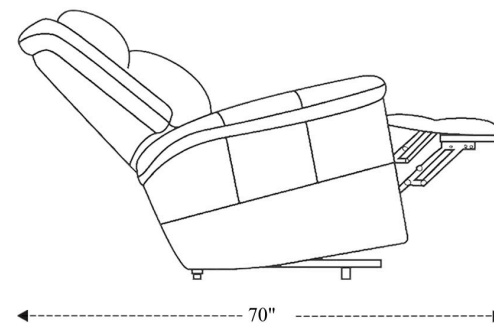

## Power Reclining Sofa

Overall Dimensions	86" x 41" x 41"
Overall Width	86"
Overall Depth	41"
Overall Height	41"
Overall Weight	274.3 lbs.
Fully Reclined	70"
Distance from Wall	7.5"
Back of Seat to end of Chaise	41"
Leg Height <small>(Distance from Foot Rest to Floor in Full Recline)</small>	21"
Head Height <small>(Distance from Headrest to Floor in Full Recline)</small>	32"

Seat Width	69.5"
Seat Depth	22"
Seat Height	21"
Arm Width	8.5"
Arm Depth	21.5"
Arm Height	24"
Back Width	81"
Back Height	24.5"
Headrest Extended from Back	6.5"

# MSWI#812PH Power Recliner

Overall Dimensions	41" x 41" x 41"
Overall Width	41"
Overall Depth	41"
Overall Height	41"
Overall Weight	135.7 lbs.
Fully Reclined	70"
Distance from Wall	7.5"
Back of Seat to end of Chaise	40.75"
Leg Height <small>(Distance from Foot Rest to Floor in Full Recline)</small>	21"
Head Height <small>(Distance from Headrest to Floor in Full Recline)</small>	32"

Seat Width	22.5"
Seat Depth	22"
Seat Height	20.75"
Arm Width	8.5"
Arm Depth	21.5"
Arm Height	24"
Back Width	33.5"
Back Height	24.5"
Headrest Extended from Back	6.5"