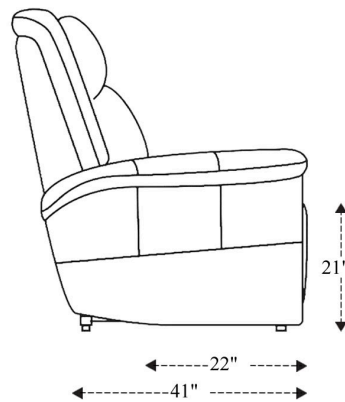

## Power Reclining Sofa

Overall Dimensions	86" x 41" x 41"
Overall Width	86"
Overall Depth	41"
Overall Height	41"
Overall Weight	274.3 lbs.
Fully Reclined	70"
Distance from Wall	7.5"
Back of Seat to end of Chaise	41"
Leg Height <small>(Distance from Foot Rest to Floor in Full Recline)</small>	21"
Head Height <small>(Distance from Headrest to Floor in Full Recline)</small>	32"

Seat Width	69.5"
Seat Depth	22"
Seat Height	21"
Arm Width	8.5"
Arm Depth	21.5"
Arm Height	24"
Back Width	81"
Back Height	24.5"
Headrest Extended from Back	6.5"

# MSWI#812PH Power Recliner

Overall Dimensions	41" x 41" x 41"
Overall Width	41"
Overall Depth	41"
Overall Height	41"
Overall Weight	135.7 lbs.
Fully Reclined	70"
Distance from Wall	7.5"
Back of Seat to end of Chaise	40.75"
Leg Height <small>(Distance from Foot Rest to Floor in Full Recline)</small>	21"
Head Height <small>(Distance from Headrest to Floor in Full Recline)</small>	32"

Seat Width	22.5"
Seat Depth	22"
Seat Height	20.75"
Arm Width	8.5"
Arm Depth	21.5"
Arm Height	24"
Back Width	33.5"
Back Height	24.5"
Headrest Extended from Back	6.5"