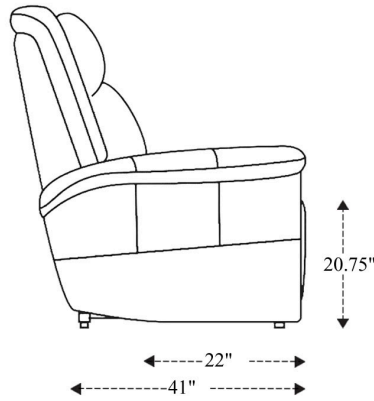

## Power Reclining Sofa

Overall Dimensions	86" x 41" x 41"
Overall Width	86"
Overall Depth	41"
Overall Height	41"
Overall Weight	274.3 lbs.
Fully Reclined	70"
Distance from Wall	7.5"
Back of Seat to end of Chaise	41"
Leg Height <small>(Distance from Foot Rest to Floor in Full Recline)</small>	21"
Head Height <small>(Distance from Headrest to Floor in Full Recline)</small>	32"

Seat Width	69.5"
Seat Depth	22"
Seat Height	21"
Arm Width	8.5"
Arm Depth	21.5"
Arm Height	24"
Back Width	81"
Back Height	24.5"
Headrest Extended from Back	6.5"

# MSWI#812PH Power Recliner

Overall Dimensions	41" x 41" x 41"
Overall Width	41"
Overall Depth	41"
Overall Height	41"
Overall Weight	135.7 lbs.
Fully Reclined	70"
Distance from Wall	7.5"
Back of Seat to end of Chaise	40.75"
Leg Height <small>(Distance from Foot Rest to Floor in Full Recline)</small>	21"
Head Height <small>(Distance from Headrest to Floor in Full Recline)</small>	32"

Seat Width	22.5"
Seat Depth	22"
Seat Height	20.75"
Arm Width	8.5"
Arm Depth	21.5"
Arm Height	24"
Back Width	33.5"
Back Height	24.5"
Headrest Extended from Back	6.5"