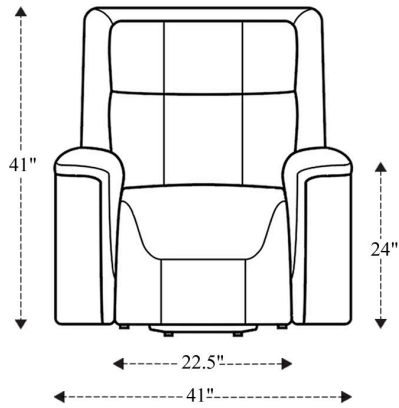

## Power Reclining Sofa

Overall Dimensions	86" x 41" x 41"
Overall Width	86"
Overall Depth	41"
Overall Height	41"
Overall Weight	274.3 lbs.
Fully Reclined	70"
Distance from Wall	7.5"
Back of Seat to end of Chaise	41"
Leg Height <small>(Distance from Foot Rest to Floor in Full Recline)</small>	21"
Head Height <small>(Distance from Headrest to Floor in Full Recline)</small>	32"

Seat Width	69.5"
Seat Depth	22"
Seat Height	21"
Arm Width	8.5"
Arm Depth	21.5"
Arm Height	24"
Back Width	81"
Back Height	24.5"
Headrest Extended from Back	6.5"

# MSWI#812PH Power Recliner

Overall Dimensions	41" x 41" x 41"
Overall Width	41"
Overall Depth	41"
Overall Height	41"
Overall Weight	135.7 lbs.
Fully Reclined	70"
Distance from Wall	7.5"
Back of Seat to end of Chaise	40.75"
Leg Height <small>(Distance from Foot Rest to Floor in Full Recline)</small>	21"
Head Height <small>(Distance from Headrest to Floor in Full Recline)</small>	32"

Seat Width	22.5"
Seat Depth	22"
Seat Height	20.75"
Arm Width	8.5"
Arm Depth	21.5"
Arm Height	24"
Back Width	33.5"
Back Height	24.5"
Headrest Extended from Back	6.5"