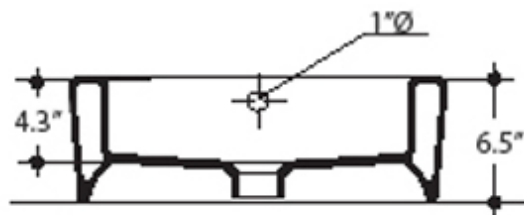

Related Items:

- WSBC 53991 | Push Waste Drain
- WSBC 53922 | Decorative Trap

Finishes:

 Ceramic White

SKU# | Options:

- Ego 3247 | Ceramic White

* WS Bath Collections reserves the right to revise dimensions or information on this sheet without notice

Collection Ego	Model Ego 3247	Dimensions Metric <i>1 inch = 2.54 cm</i> <i>1 inch = 25.4 mm</i>	 1051 Lea Drive - Collegeville, PA 19426 Tel. 215 513 9400 - Fax 610 831 0215 www.ws bathcollections.com - info@ws bathcollections.com
----------------------------	----------------------------	---	---

Collection
Ego

Model |
Ego 3247

Dimensions Metric
1 inch = 2.54 cm
1 inch = 25.4 mm

WS[®]
BATH
COLLECTIONS

1051 Lea Drive - Collegeville, PA 19426
Tel. 215 513 9400 - Fax 610 831 0215
www.ws bathcollections.com - info@ws bathcollections.com

MOUNTING HARDWARE

Wall-mount installation

Vessel/ countertop installation

Bolts

Silicone (optional)

Collection
Ego

Model |
Ego 3247

Dimensions Metric
1 inch = 2.54 cm
1 inch = 25.4 mm