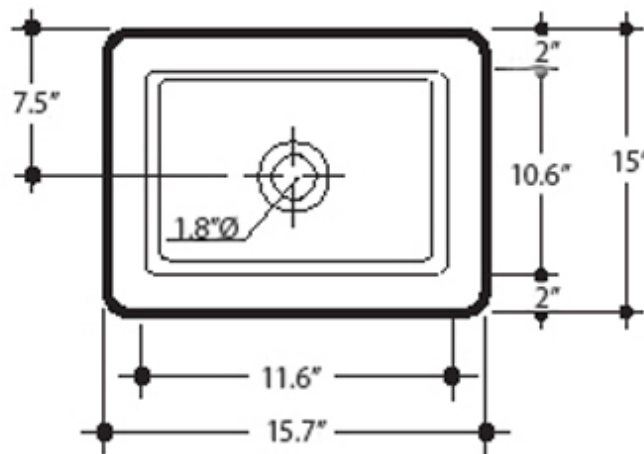

Related Items:

- WSBC 53991 | Push Waste Drain
- WSBC 53922 | Decorative Trap

Finishes:

 Ceramic White

SKU# | Options:

- Ego 3247 | Ceramic White

* WS Bath Collections reserves the right to revise dimensions or information on this sheet without notice

Collection Ego	Model Ego 3247	Dimensions Metric <i>1 inch = 2.54 cm</i> <i>1 inch = 25.4 mm</i>	 1051 Lea Drive - Collegeville, PA 19426 Tel. 215 513 9400 - Fax 610 831 0215 www.ws bathcollections.com - info@ws bathcollections.com
----------------------------	----------------------------	---	---

Collection
Ego

Model |
Ego 3247

Dimensions Metric
1 inch = 2.54 cm
1 inch = 25.4 mm

WS[®]
BATH
COLLECTIONS

1051 Lea Drive - Collegeville, PA 19426
Tel. 215 513 9400 - Fax 610 831 0215
www.ws bathcollections.com - info@ws bathcollections.com

MOUNTING HARDWARE

Wall-mount installation

Vessel/ countertop installation

Bolts

Silicone (optional)

Collection
Ego

Model |
Ego 3247

Dimensions Metric
1 inch = 2.54 cm
1 inch = 25.4 mm