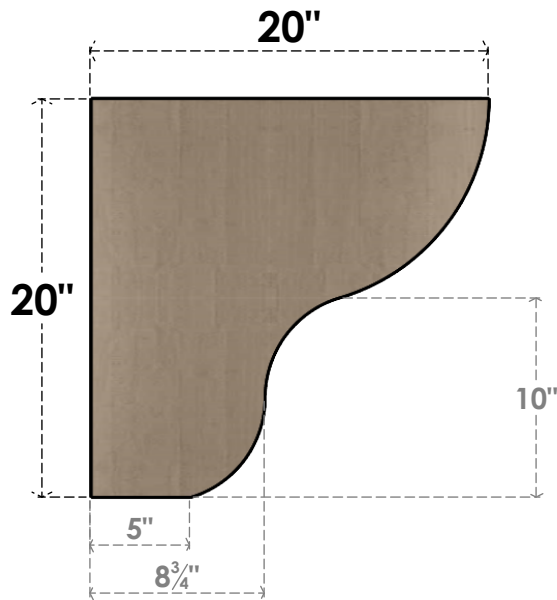

**ITEM NUMBER: CORU05X20X20GRNRCPR**

5"W X 20"D X 20"H SERIES 1 THIN GREENSBORO ROUGH CEDAR  
TIMBERTHANE FAUX WOOD CORBEL, PRIMED

**SIDE PROFILE**

**FRONT PROFILE**

**ISOMETRIC**

EKENA MILLWORK  
2300 WEST MAIN ST.  
CLARKSVILLE, TX 75426  
TOLL FREE: 866-607-0453  
WWW.EKENAMILLWORK.COM

**NOTES**

1. INSTALLATION TO BE COMPLETED IN ACCORDANCE WITH MANUFACTURER'S SPECIFICATIONS.
2. DRAWING MAY NOT BE TO SCALE
3. THIS DRAWING IS INTENDED FOR DESIGN AND PLANNING PURPOSES ONLY.
4. ALL INFORMATION CONTAINED HEREIN WAS CURRENT AT THE TIME OF DEVELOPMENT BUT MUST BE REVIEWED AND APPROVED BY THE PRODUCT MANUFACTURER TO BE CONSIDERED ACCURATE.
5. TIMBERTHANE ARCHITECTURAL PRODUCTS ARE MADE FROM HIGH DENSITY URETHANE AND COME FACTORY PRIMED