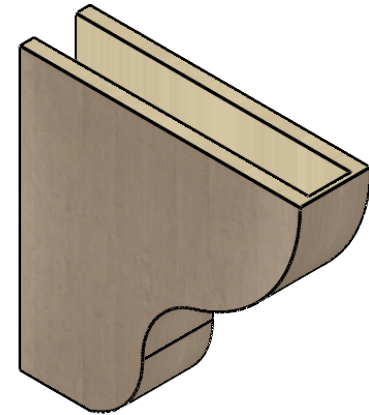

**ITEM NUMBER: CORU05X20X20GRNRCPR**

5"W X 20"D X 20"H SERIES 1 THIN GREENSBORO ROUGH CEDAR  
TIMBERTHANE FAUX WOOD CORBEL, PRIMED

**SIDE PROFILE**

**FRONT PROFILE**

**ISOMETRIC**

EKENA MILLWORK  
2300 WEST MAIN ST.  
CLARKSVILLE, TX 75426  
TOLL FREE: 866-607-0453  
WWW.EKENAMILLWORK.COM

**NOTES**

1. INSTALLATION TO BE COMPLETED IN ACCORDANCE WITH MANUFACTURER'S SPECIFICATIONS.
2. DRAWING MAY NOT BE TO SCALE
3. THIS DRAWING IS INTENDED FOR DESIGN AND PLANNING PURPOSES ONLY.
4. ALL INFORMATION CONTAINED HEREIN WAS CURRENT AT THE TIME OF DEVELOPMENT BUT MUST BE REVIEWED AND APPROVED BY THE PRODUCT MANUFACTURER TO BE CONSIDERED ACCURATE.
5. TIMBERTHANE ARCHITECTURAL PRODUCTS ARE MADE FROM HIGH DENSITY URETHANE AND COME FACTORY PRIMED