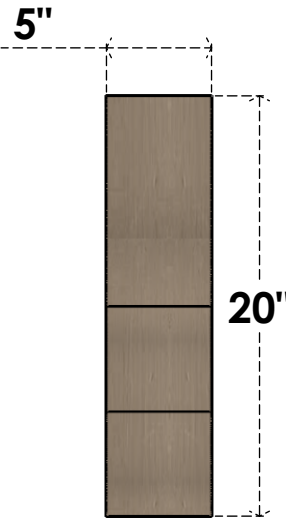

**ITEM NUMBER: CORU05X20X20GRNRCPR**

5"W X 20"D X 20"H SERIES 1 THIN GREENSBORO ROUGH CEDAR  
TIMBERTHANE FAUX WOOD CORBEL, PRIMED

**SIDE PROFILE**

**FRONT PROFILE**

**ISOMETRIC**

EKENA MILLWORK  
2300 WEST MAIN ST.  
CLARKSVILLE, TX 75426  
TOLL FREE: 866-607-0453  
WWW.EKENAMILLWORK.COM

**NOTES**

1. INSTALLATION TO BE COMPLETED IN ACCORDANCE WITH MANUFACTURER'S SPECIFICATIONS.
2. DRAWING MAY NOT BE TO SCALE
3. THIS DRAWING IS INTENDED FOR DESIGN AND PLANNING PURPOSES ONLY.
4. ALL INFORMATION CONTAINED HEREIN WAS CURRENT AT THE TIME OF DEVELOPMENT BUT MUST BE REVIEWED AND APPROVED BY THE PRODUCT MANUFACTURER TO BE CONSIDERED ACCURATE.
5. TIMBERTHANE ARCHITECTURAL PRODUCTS ARE MADE FROM HIGH DENSITY URETHANE AND COME FACTORY PRIMED