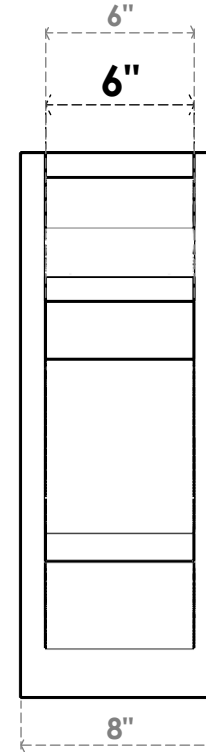

ITEM NUMBER: OUTUROC060X080X18000X22000X060X020X060BOA04RCPR

6"W TOP X 8"W BACK X 18"D X 22"H X 6"T TOP X 2"T BACK TIMBERTHANE ROUGH CEDAR BALBOA FAUX WOOD OPEN OUTLOOKER, TRADITIONAL TOP AND BLOCK BACK, 6"W CLOSED BRACE, PRIMED TAN

SIDE PROFILE

FRONT PROFILE

ISOMETRIC

GENERATED DATE : 07/05/2023

EKENA MILLWORK
2300 WEST MAIN ST.
CLARKSVILLE, TX 75426
TOLL FREE: 866-607-0453
WWW.EKENAMILLWORK.COM

NOTES

1. INSTALLATION TO BE COMPLETED IN ACCORDANCE WITH MANUFACTURER'S SPECIFICATIONS.
2. DRAWING MAY NOT BE TO SCALE
3. THIS DRAWING IS INTENDED FOR DESIGN AND PLANNING PURPOSES ONLY.
4. ALL INFORMATION CONTAINED HEREIN WAS CURRENT AT THE TIME OF DEVELOPMENT BUT MUST BE REVIEWED AND APPROVED BY THE PRODUCT MANUFACTURER TO BE CONSIDERED ACCURATE.
5. TIMBERTHANE ARCHITECTURAL PRODUCTS ARE MADE FROM HIGH DENSITY URETHANE AND COME FACTORY PRIMED