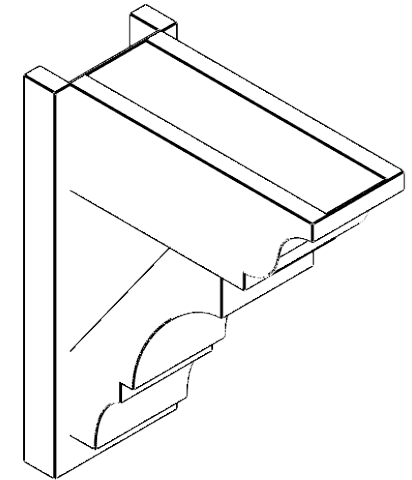

ITEM NUMBER: OUTUROC060X080X18000X22000X060X020X060BOA04RCPR

6"W TOP X 8"W BACK X 18"D X 22"H X 6"T TOP X 2"T BACK TIMBERTHANE ROUGH CEDAR BALBOA FAUX WOOD OPEN OUTLOOKER, TRADITIONAL TOP AND BLOCK BACK, 6"W CLOSED BRACE, PRIMED TAN

SIDE PROFILE

FRONT PROFILE

ISOMETRIC

GENERATED DATE : 07/05/2023

EKENA MILLWORK
2300 WEST MAIN ST.
CLARKSVILLE, TX 75426
TOLL FREE: 866-607-0453
WWW.EKENAMILLWORK.COM

NOTES

1. INSTALLATION TO BE COMPLETED IN ACCORDANCE WITH MANUFACTURER'S SPECIFICATIONS.
2. DRAWING MAY NOT BE TO SCALE
3. THIS DRAWING IS INTENDED FOR DESIGN AND PLANNING PURPOSES ONLY.
4. ALL INFORMATION CONTAINED HEREIN WAS CURRENT AT THE TIME OF DEVELOPMENT BUT MUST BE REVIEWED AND APPROVED BY THE PRODUCT MANUFACTURER TO BE CONSIDERED ACCURATE.
5. TIMBERTHANE ARCHITECTURAL PRODUCTS ARE MADE FROM HIGH DENSITY URETHANE AND COME FACTORY PRIMED