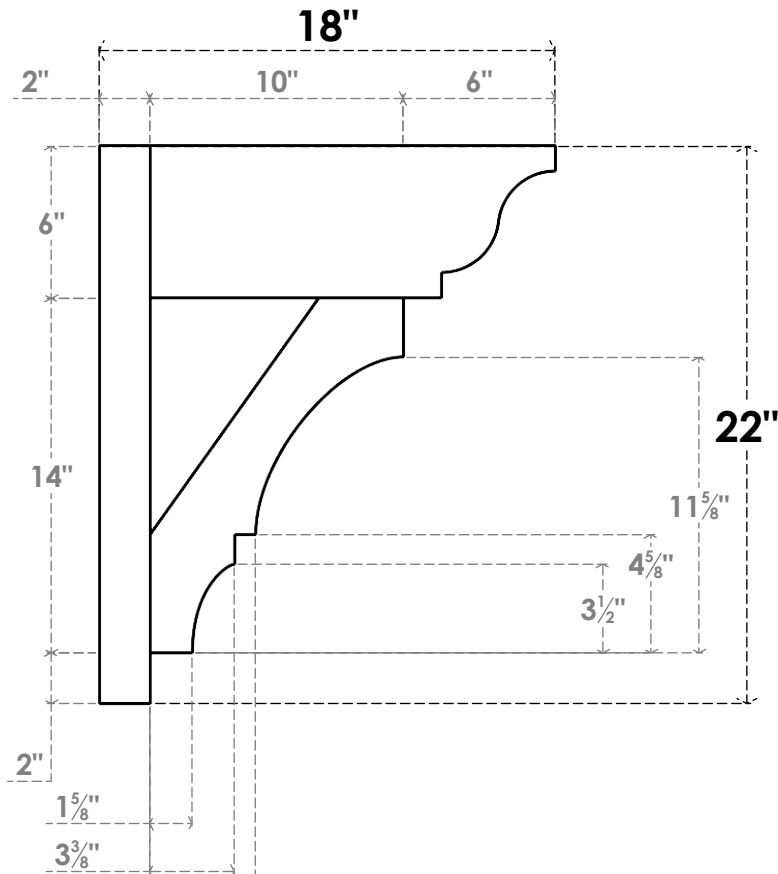

ITEM NUMBER: OUTUROC060X080X18000X22000X060X020X060BOA04RCPR

6"W TOP X 8"W BACK X 18"D X 22"H X 6"T TOP X 2"T BACK TIMBERTHANE ROUGH CEDAR BALBOA FAUX WOOD OPEN OUTLOOKER, TRADITIONAL TOP AND BLOCK BACK, 6"W CLOSED BRACE, PRIMED TAN

SIDE PROFILE

FRONT PROFILE

ISOMETRIC

GENERATED DATE : 07/05/2023

EKENA MILLWORK
2300 WEST MAIN ST.
CLARKSVILLE, TX 75426
TOLL FREE: 866-607-0453
WWW.EKENAMILLWORK.COM

NOTES

1. INSTALLATION TO BE COMPLETED IN ACCORDANCE WITH MANUFACTURER'S SPECIFICATIONS.
2. DRAWING MAY NOT BE TO SCALE
3. THIS DRAWING IS INTENDED FOR DESIGN AND PLANNING PURPOSES ONLY.
4. ALL INFORMATION CONTAINED HEREIN WAS CURRENT AT THE TIME OF DEVELOPMENT BUT MUST BE REVIEWED AND APPROVED BY THE PRODUCT MANUFACTURER TO BE CONSIDERED ACCURATE.
5. TIMBERTHANE ARCHITECTURAL PRODUCTS ARE MADE FROM HIGH DENSITY URETHANE AND COME FACTORY PRIMED