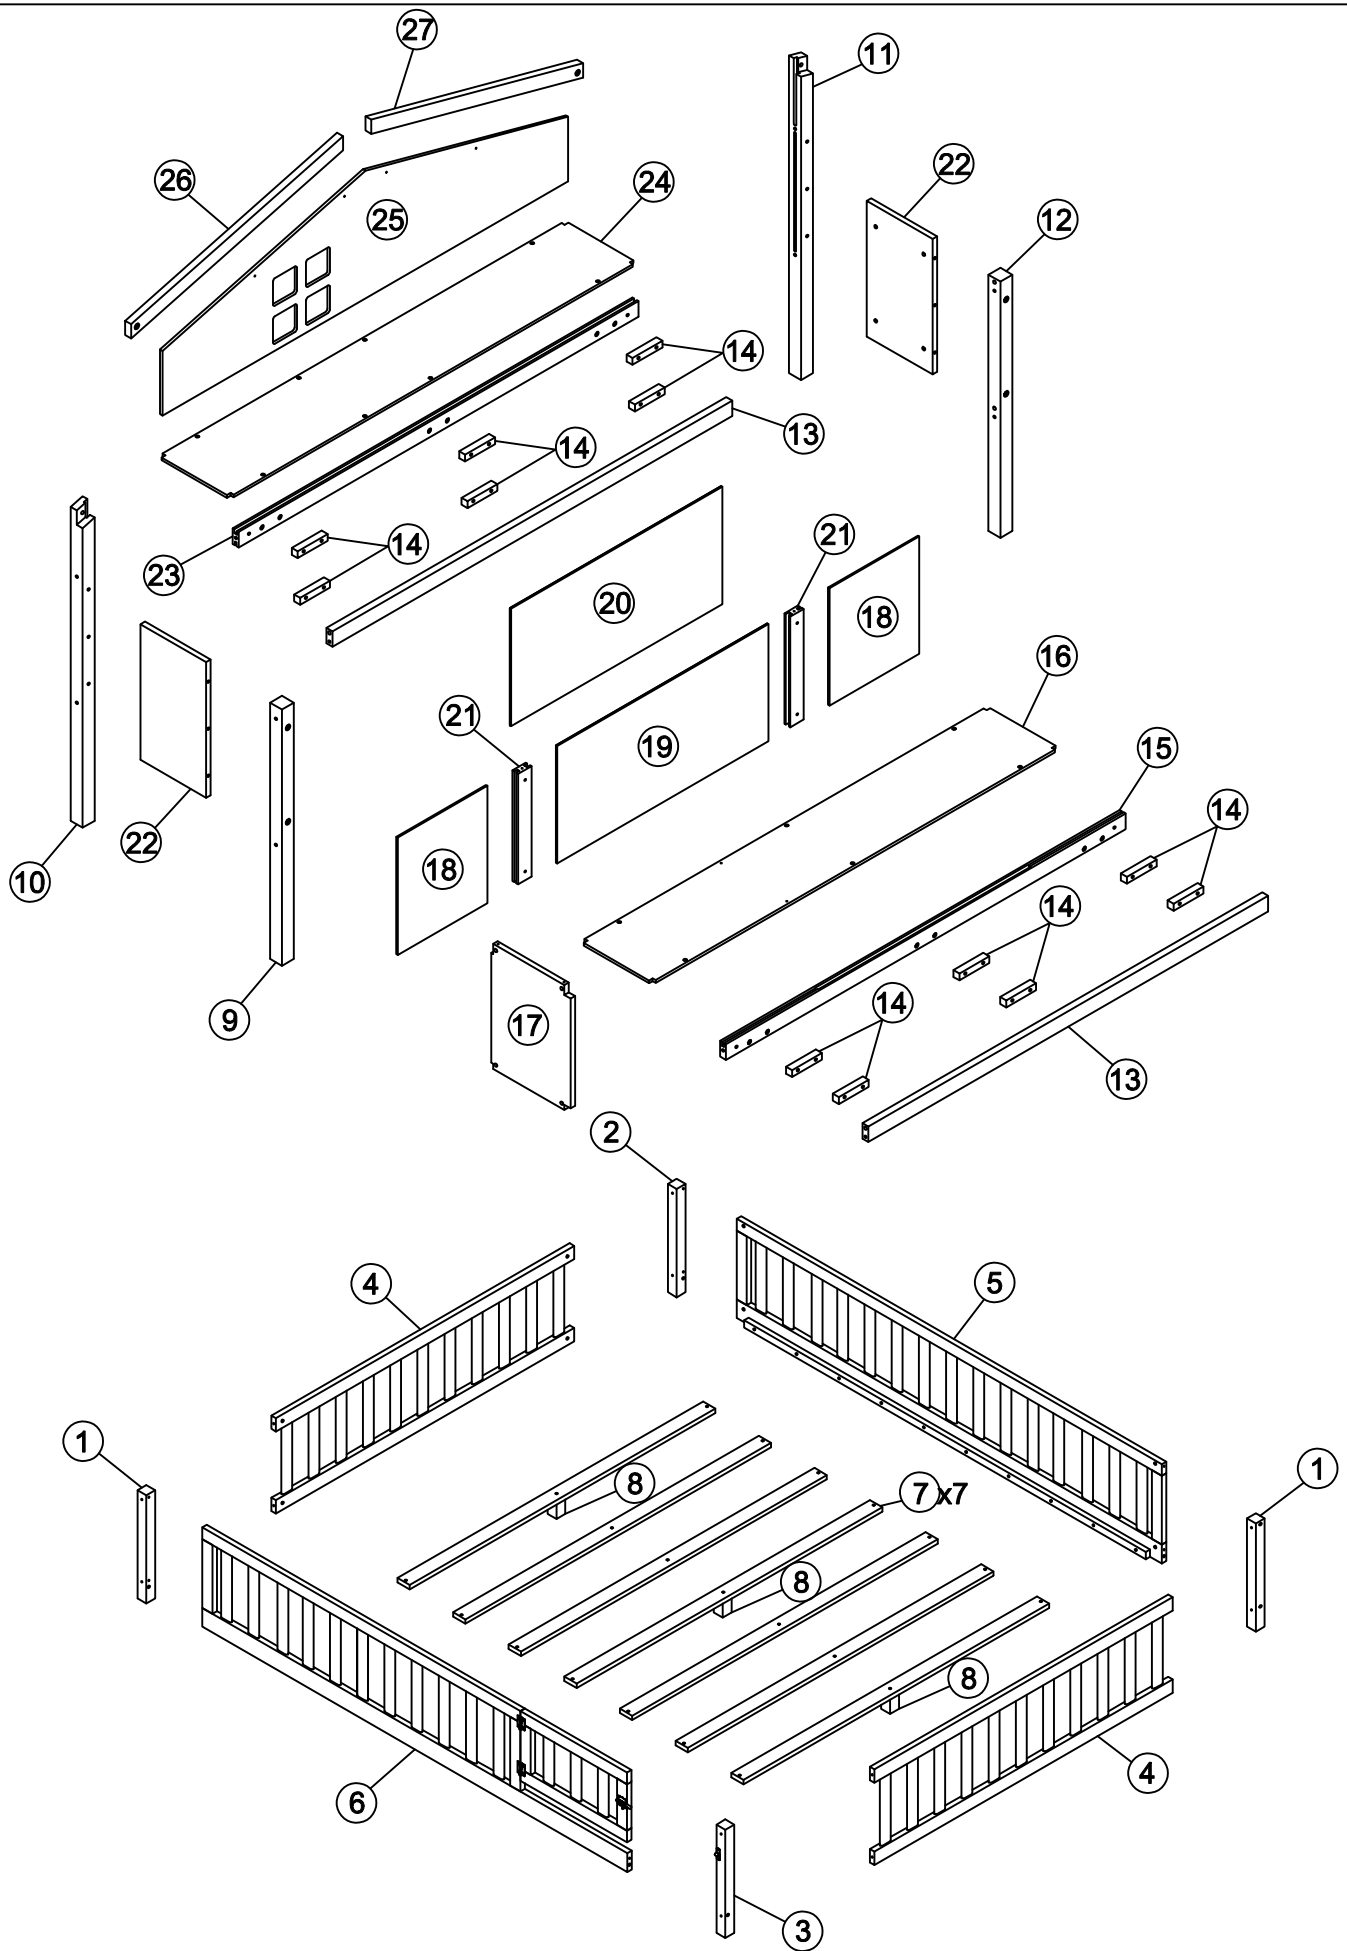

ASSEMBLY INSTRUCTIONS

FULL SIZE - BOOKCASE HEADBOARD

FULL SIZE - FLOOR PLATFORM BED

ASSEMBLY INSTRUCTIONS

ASSEMBLY INSTRUCTIONS

| | | | | | | |
|-----------|---|-------|--|-----------|--|------|
| 9 |  Leg front right | 1pc | | 19 |  Front between panel frame | 1pc |
| 10 |  Leg front left | 1pc | | 20 |  Back blackboard panel frame | 1pc |
| 11 |  Leg back left | 1pc | | 21 |  Table crossbar | 2pcs |
| 12 |  Leg back right | 1pc | | 22 |  Side panels | 2pcs |
| 13 |  Front table crossbar | 2pcs | | 23 |  Back table crossbar | 1pc |
| 14 |  Support table crossbar | 12pcs | | 24 |  Top table panel | 1pc |
| 15 |  Back table crossbar | 1pc | | 25 |  Front panel | 1pc |
| 16 |  Bottom table panel | 1pc | | 26 |  Support panel | 1pc |
| 17 |  Table frame panel | 1pc | | 27 |  Support panel | 1pc |
| 18 |  Right & left panel frame | 2pcs | | | | |

HARDWARE LIST

| | | | | | | | | |
|----------|--------|---|-------|--|----------|-----------------------------------|---|-------|
| A | 1/4x90 |  | 8PCS | | I | 1/4x75 |  | 8PCS |
| C | Ø10x40 |  | 4PCS | | J | Ø8x30 |  | 4PCS |
| D | 4x58 |  | 1PC | | K | 1/4x30 |  | 2PCS |
| E | Ø4x45 |  | 4PCS | | L | 1/4x30 |  | 24PCS |
| F | Ø4x38 |  | 4PCS | | M | 9x10 |  | 8PCS |
| G | Ø4x20 |  | 16PCS | | N | 50x28x2 |  | 4PCS |
| H | Ø4x15 |  | 16PCS | | | Phillip head screw Not include |  | |

ASSEMBLY INSTRUCTIONS

| | | | | | | |
|----------|--|------|--|----------|--|------|
| 1 |  Legs of the front left & rear right | 2pcs | | 5 |  Guard rails | 1pc |
| 2 |  Legs of the back left | 1pc | | 6 |  Guard rails | 1pc |
| 3 |  Legs of the front right | 1pc | | 7 |  Slats | 7pcs |
| 4 |  Headboard frame | 2pcs | | 8 |  Center rails support legs | 3pcs |

ASSEMBLY INSTRUCTIONS

Step 8

H Ø4x15  **8PCS**

Step 9

D 4x58  **1PC** **L** 1/4x30  **12PCS**

ASSEMBLY INSTRUCTIONS

Step 10

Step 11