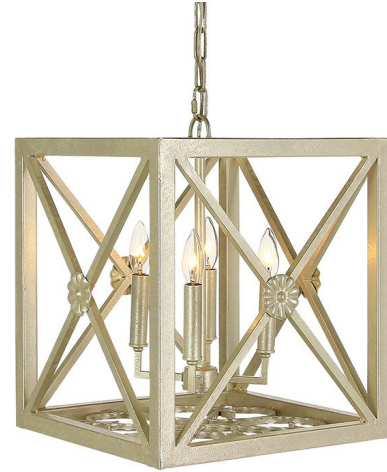

ELLAHOME

SKU#

LN04

Overall

16"L x 16"D x 16"H

Description

Light up your dining room, entryway, or hallway with this square lantern. Made from wrought iron, it makes an impeccable display while illuminating your space.

Materials

Wrought Iron

Watts per Socket/Item

9/36

Socket Type

E12

Finish Options

-  AB Antique Black
-  BB Bronzed Brass
-  DO Deep Ocean
-  DG Distressed Gray
-  FB Flat Black
-  GL Gold Leaf (+15%)
-  MB Metallic Bronze
-  MG Metallic Graphite
-  OW Oyster White
-  SL Silver Leaf (+15%)

Scroll Lantern

Number of Lights

4

Voltage

120V

Canopy Shape

Round

Chain Included

6'

Cord

9' Silver

Canopy

1" h x 6" dia.

Weight

15 lb

Bulbs not included