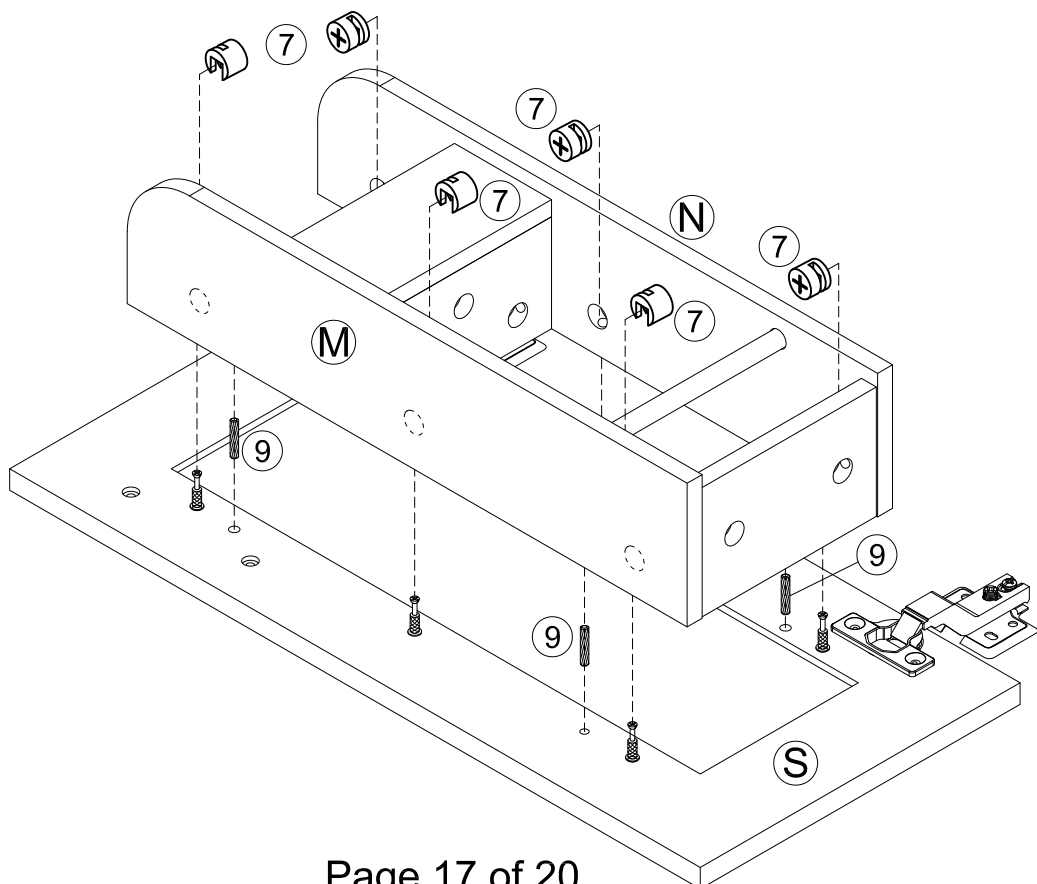

④  2pcs
Ø6x33mm

⑨  20pcs
Ø6x30mm

STEP 22

⑦  2pcs
Ø15x9mm

STEP 23

⑦  12pcs
Ø15x9mm

STEP 24

③  8pcs
Ø4x12mm

⑮  4pcs

STEP 25

④  12pcs
Ø6x33mm

STEP 26

⑦  6pcs
Ø15x9mm

⑨  4pcs
Ø6x30mm

STEP 27

- 7

6pcs
Ø15x9mm
- 9

4pcs
Ø6x30mm

STEP 28

- 3

16pcs
Ø4x12mm

Three-way adjustable hinge for perfectly aligned doors

1. TO ADJUST DOOR FORWARD OR BACKWARD.
2. TO ADJUST DOOR TO RIGHT OR TO LEFT.
3. TO ADJUST DOOR UP OR DOWN.