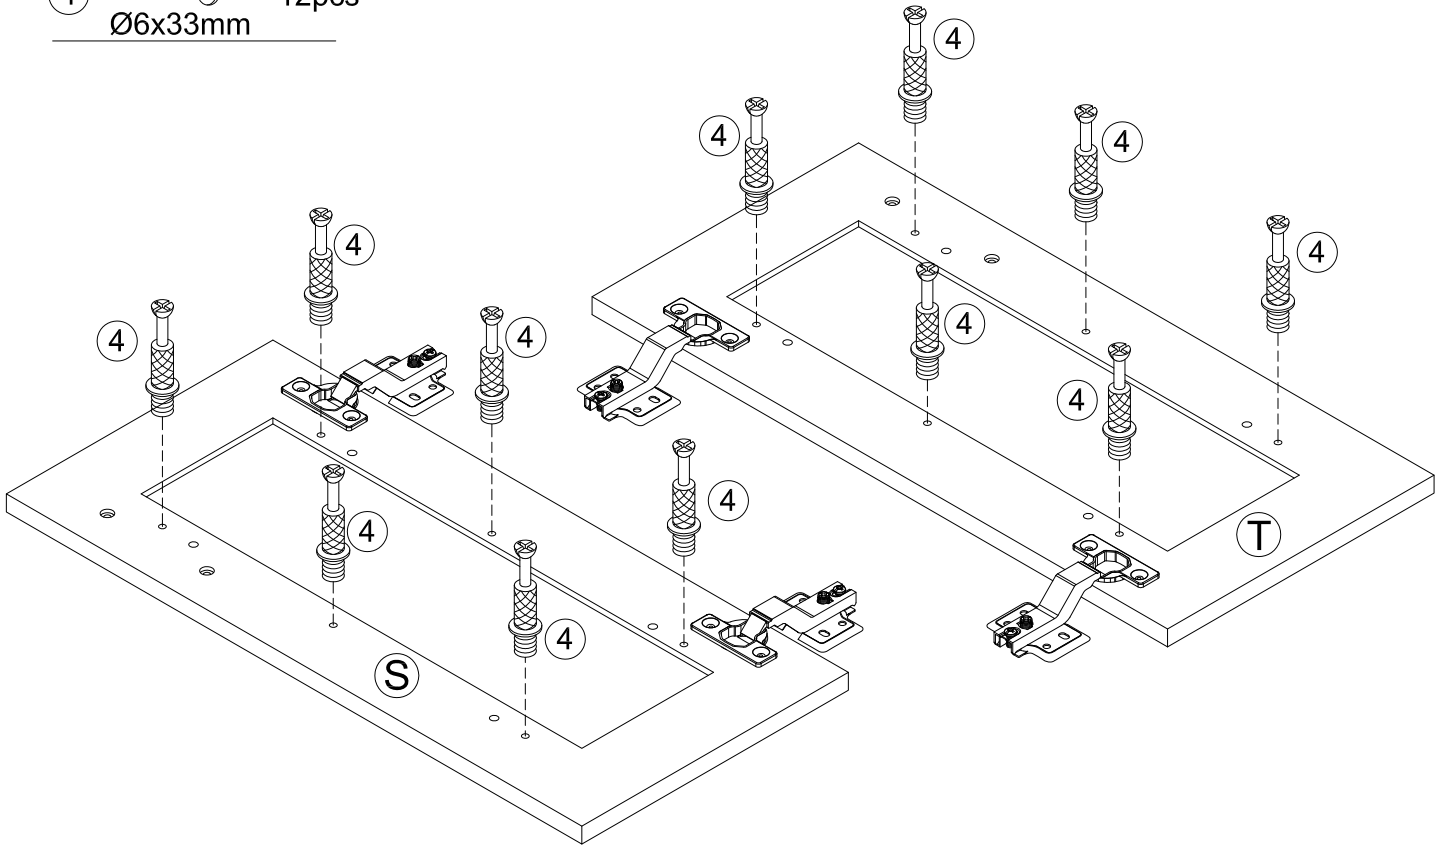

STEP 18

①①  2pcs
Ø3x12mm

STEP 19

⑬ 5/32"x18mm 2pcs

⑭ 136x25x12mm 1pc

STEP 20

④ Ø6x33mm 12pcs

STEP 21

④  2pcs
Ø6x33mm

⑨  20pcs
Ø6x30mm

STEP 22

⑦  2pcs
Ø15x9mm

STEP 23

⑦  12pcs
Ø15x9mm

STEP 24

③  8pcs
Ø4x12mm

⑮  4pcs

STEP 25

④  12pcs
Ø6x33mm

STEP 26

⑦  6pcs
Ø15x9mm

⑨  4pcs
Ø6x30mm

STEP 27

- 7

6pcs
Ø15x9mm
- 9

4pcs
Ø6x30mm

STEP 28

- 3

16pcs
Ø4x12mm

Three-way adjustable hinge for perfectly aligned doors

1. TO ADJUST DOOR FORWARD OR BACKWARD.
2. TO ADJUST DOOR TO RIGHT OR TO LEFT.
3. TO ADJUST DOOR UP OR DOWN.