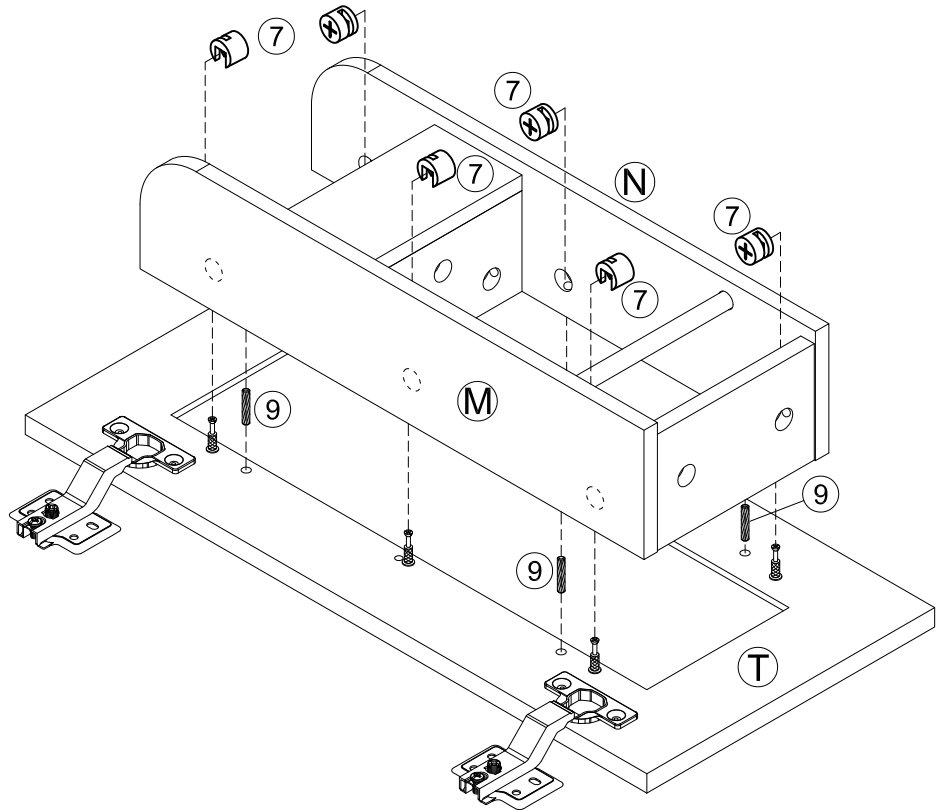

④  2pcs
Ø6x33mm

⑨  20pcs
Ø6x30mm

STEP 22

⑦  2pcs
Ø15x9mm

STEP 23

⑦  12pcs
Ø15x9mm

STEP 24

③  8pcs
Ø4x12mm

⑮  4pcs

STEP 25

④  12pcs
Ø6x33mm

STEP 26

⑦  6pcs
Ø15x9mm

⑨  4pcs
Ø6x30mm

STEP 27

- 7

6pcs
Ø15x9mm
- 9

4pcs
Ø6x30mm

STEP 28

- 3

16pcs
Ø4x12mm

Three-way adjustable hinge for perfectly aligned doors

1. TO ADJUST DOOR FORWARD OR BACKWARD.
2. TO ADJUST DOOR TO RIGHT OR TO LEFT.
3. TO ADJUST DOOR UP OR DOWN.