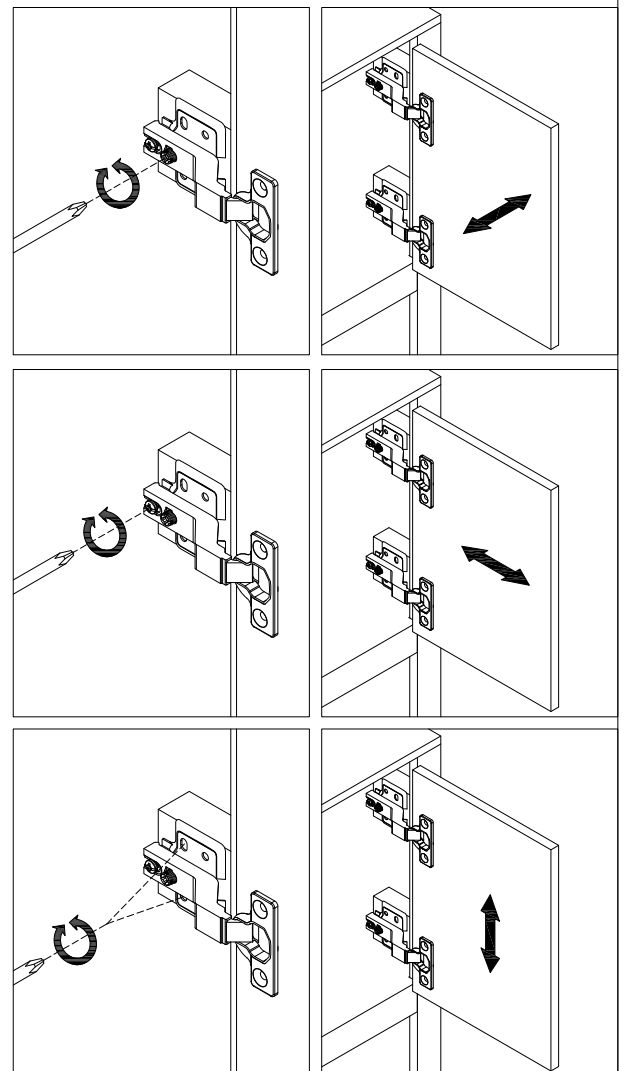

6pcs
Ø15x9mm
- 9

4pcs
Ø6x30mm

STEP 28

- 3

16pcs
Ø4x12mm

Three-way adjustable hinge for perfectly aligned doors

1. TO ADJUST DOOR FORWARD OR BACKWARD.
2. TO ADJUST DOOR TO RIGHT OR TO LEFT.
3. TO ADJUST DOOR UP OR DOWN.