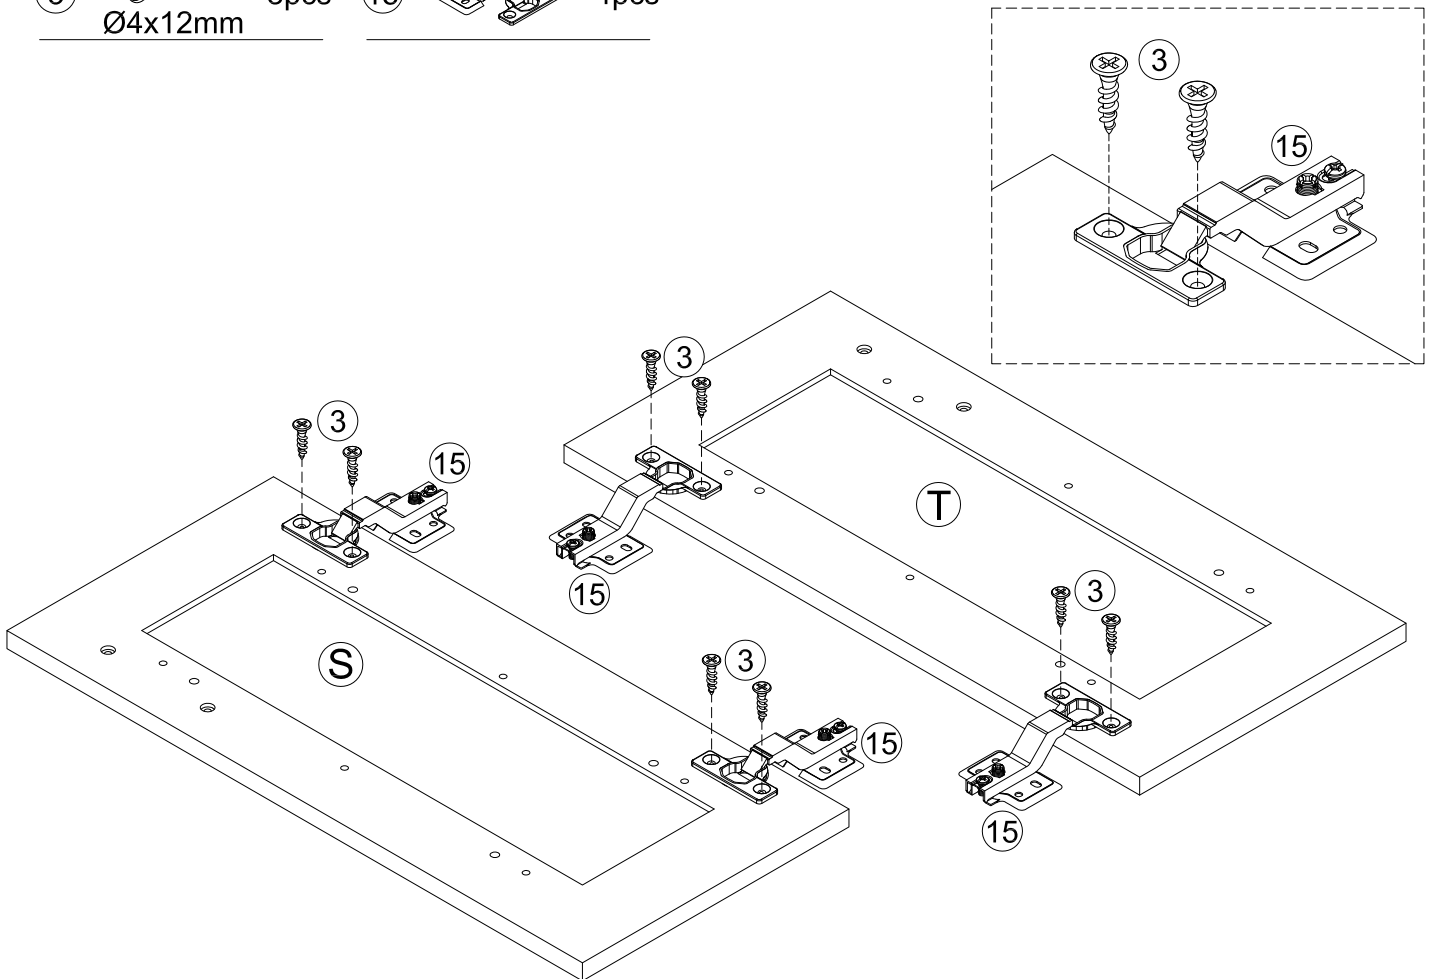

STEP 18

①①  2pcs
Ø3x12mm

STEP 19

⑬ 5/32"x18mm 2pcs

⑭ 136x25x12mm 1pc

STEP 20

④ Ø6x33mm 12pcs

STEP 21

④  2pcs
Ø6x33mm

⑨  20pcs
Ø6x30mm

STEP 22

⑦  2pcs
Ø15x9mm

STEP 23

⑦  12pcs
Ø15x9mm

STEP 24

③  8pcs
Ø4x12mm

⑮  4pcs

STEP 25

④  12pcs
Ø6x33mm

STEP 26

⑦  6pcs
Ø15x9mm

⑨  4pcs
Ø6x30mm

STEP 27

- 7

6pcs
Ø15x9mm
- 9

4pcs
Ø6x30mm

STEP 28

- 3

16pcs
Ø4x12mm

Three-way adjustable hinge for perfectly aligned doors

1. TO ADJUST DOOR FORWARD OR BACKWARD.
2. TO ADJUST DOOR TO RIGHT OR TO LEFT.
3. TO ADJUST DOOR UP OR DOWN.