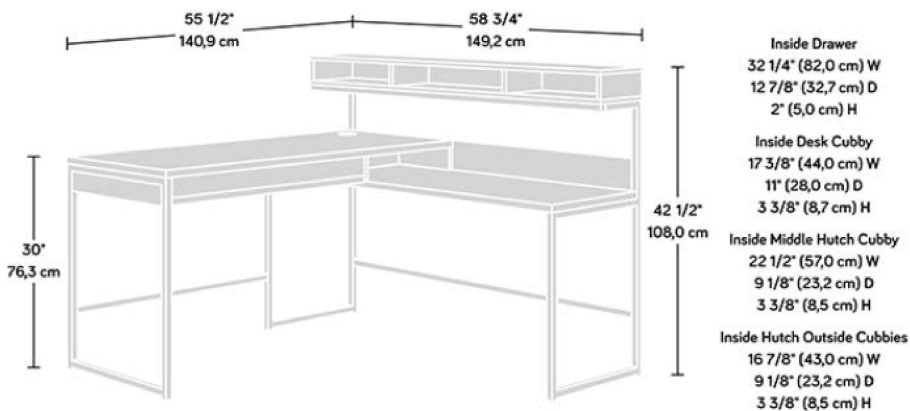

VIEW L-SHAPED DESK

PRODUCT SHEET

FURNITURE

- Home office L-shaped desk in Mystic Oak finish
- Brown powder coated metal frame for durability
 - Large desk and return provides a generous working area
- Drawer features metal runners and safety stops
- Elevated shelf with cubbyhole storage
 - Open storage with fixed shelf
- Concealed storage with flip-down panel
 - Cord management

Width (desktop)	140.9 cm
Width (return)	149.2 cm
Depth (desktop on left)	59.5 cm
Depth (return on right)	47 cm
Carton Height	22.5 cm
Carton Width	166.5 cm
Carton Depth	75.5 cm
Box Volume	0.283 cbm
Weight (gross)	64.8 kg

N.B: All measurements are approximate