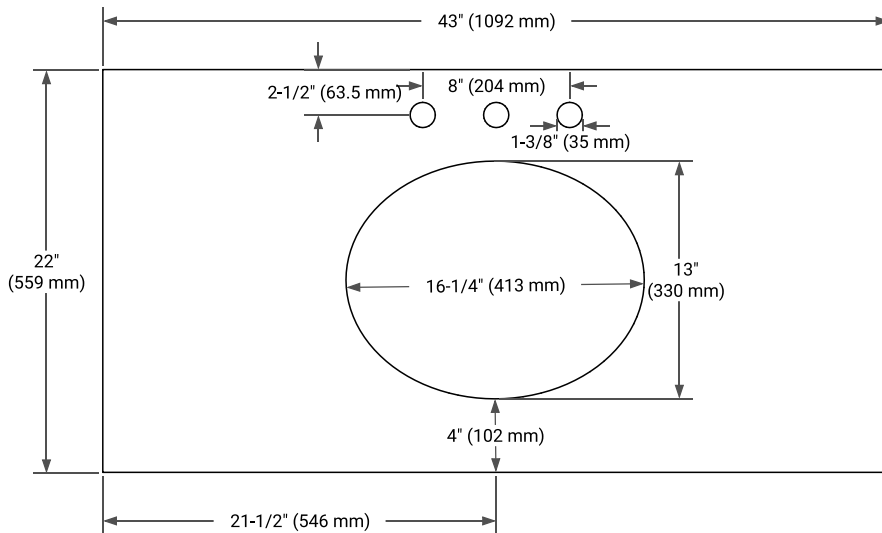

43" SINGLE OVAL SINK COUNTERTOP WITH 1.5 IN. THICKNESS

OVERALL DIMENSIONS

43" W x 22" D x 1.5" H

COUNTERTOP OPTIONS

FEATURES

- Solid countertop with mitered edges & seams
- Undermount white oval sink
- Pre-drilled for 8" widespread faucet

INCLUDED

- Countertop
- Matching Backsplash
- Oval Sink

COUNTERTOP PLAN VIEW