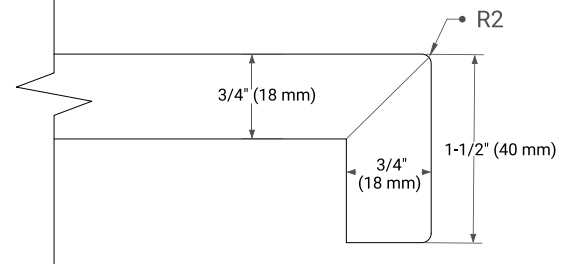

EDGE SIDE VIEW