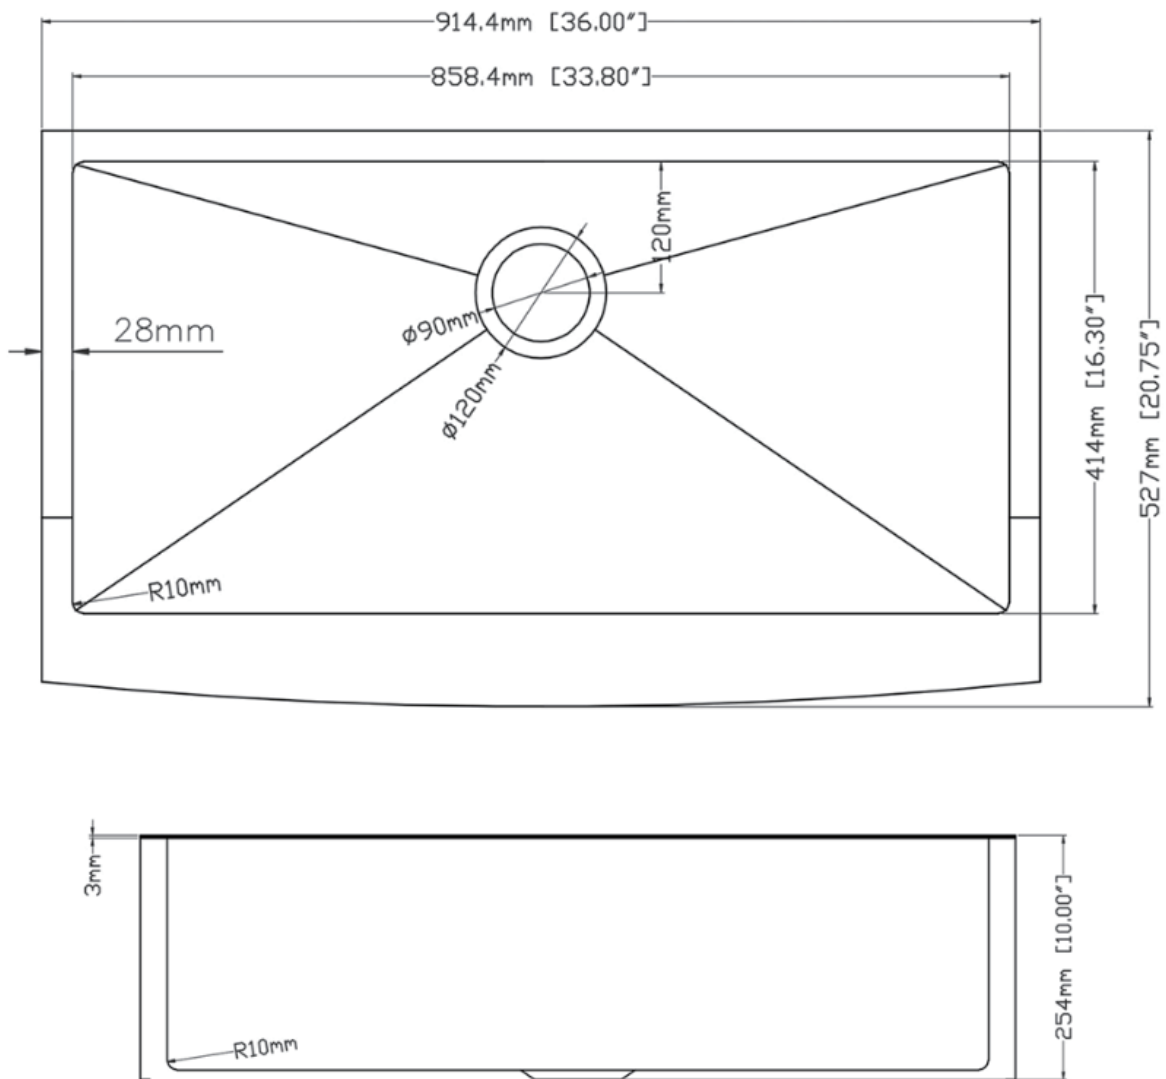

Dimension/Specification

RX-SS48-3621RG