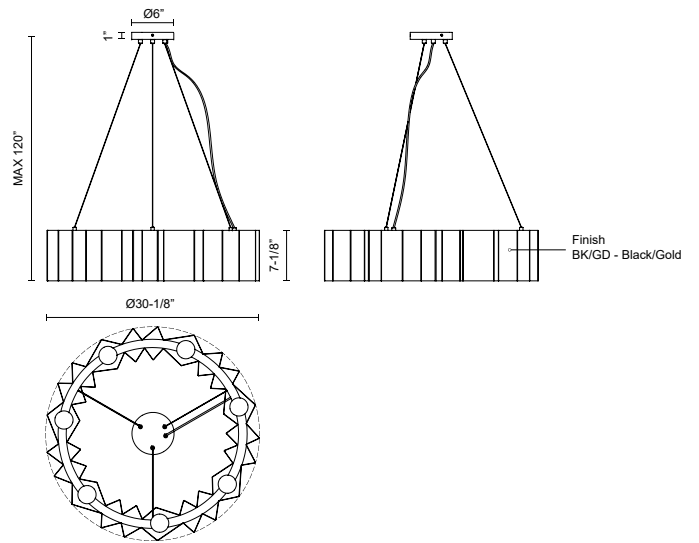

**AKIRA
CH58030
CHANDELIERS**

PROJECT

DESCRIPTION

For those who love texture and movement, the Akira Collection is sure to please. Folded black metal with a brush gold interior sets the tone in this modern artistic lighting element. Whether you're looking for a statement piece for a small space or a focal point made for sparking conversation, the various options in the Akira family are perfect. Each variation is socket based to easily choose a color temperature that fits your space and mood.

CH58030-BK/GD
Black/Gold

SPECIFICATION DETAILS

* For custom options, consult factory for details.

Fixture Dimensions	D30-1/8" x H7-1/8"
Lamp Type	Incandescent, A19, Medium Base
Wattage	7 x 60W
Voltage	120V
Adjustable	Yes
Wire Length	120" Max
Wire Type	Black
Minimum Hang Height	24"
Location	Dry
Bulbs Included	No
Warranty	5 Years
Illumination Direction	Up/Down
Canopy Dimensions	D6" x H1"