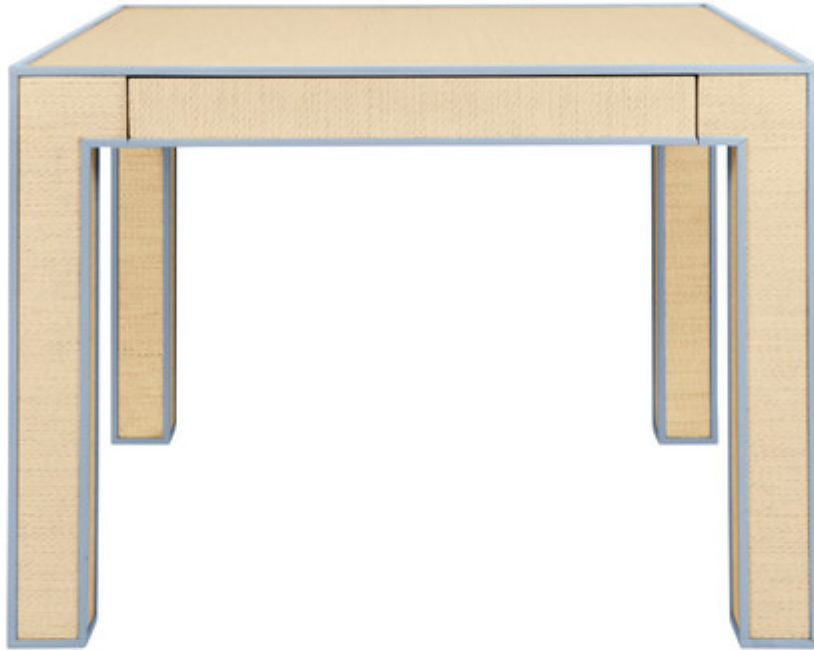

WORLDS AWAY

COLLINS LB

The Collins LB square two drawer game table is where refined leisure meets versatile luxury. Its clean silhouette is framed in a matte light blue lacquer edging. The inset natural grasscloth brings an organic richness to the table's surface while softening its modern lines. Two discreet drawers keep playing pieces or stationery close at hand, preserving a clutter-free elegance. More than just a game table, the Collins LB can host any occasion!

Leg Clearance: 26" H x 32" W

Interior Drawer Dimension: 1.375" H x 26.5" W x 14" D

*Grasscloth has natural variations and may differ slightly between panels.