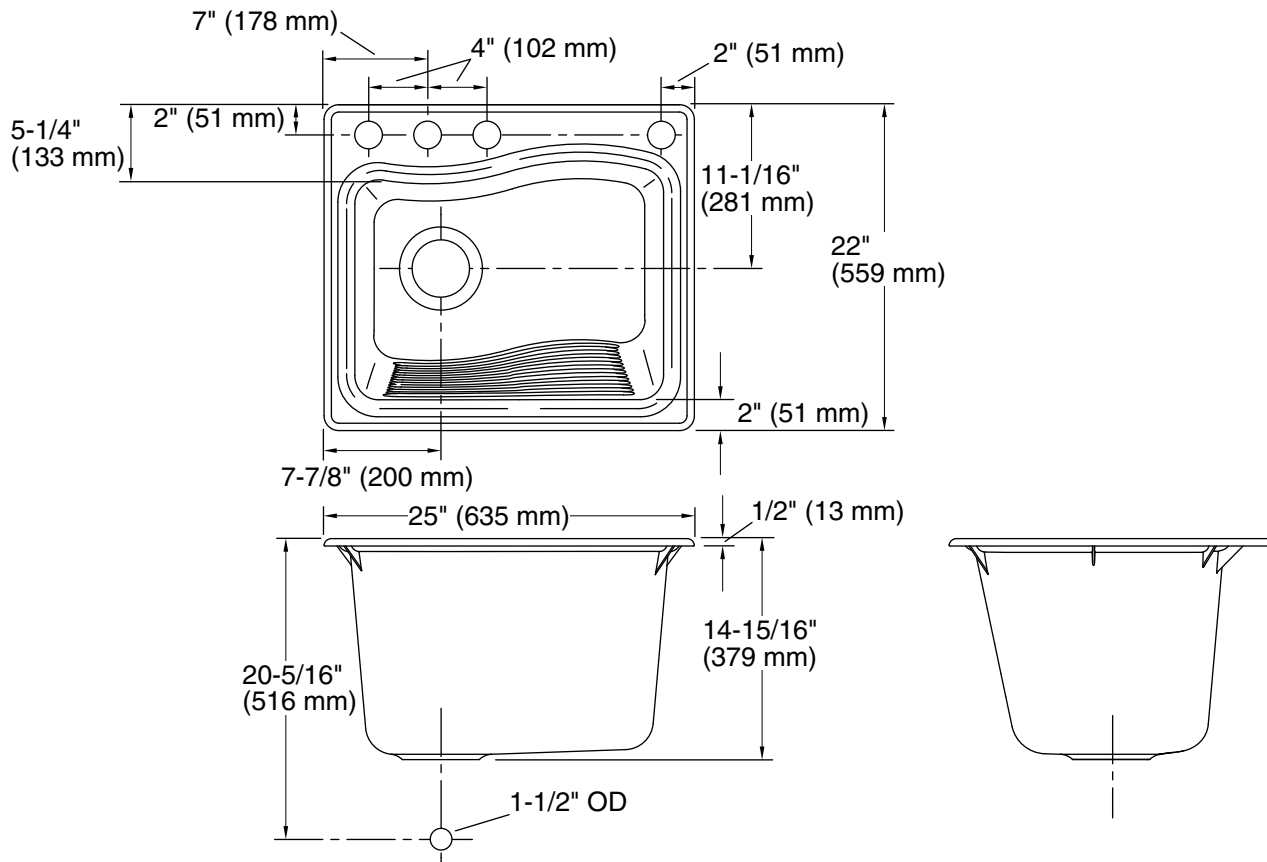

#### Features

- 27" (686 mm) minimum base cabinet width.
- Single bowl.
- 14-1/4" depth provides generous workspace.
- Four oversized faucet holes.
- Oversized holes allow for easy installation of faucets and accessories.
- Sink drain with strainer sold separately.

### Technical Information

All product dimensions are nominal.

Bowl configuration: Single

Installation: Undermount

Min. base cabinet width: 27" (686 mm)

Bowl area: Length: 21-1/2" (546 mm)  
Width: 14-3/4" (375 mm)  
Bowl depth: 14-1/4" (362 mm)

Number of deck holes: 4

Faucet hole spacing: 4" (102 mm)

Faucet hole(s): 2-3/8" (60 mm)

Drain hole: 3-5/8" (92 mm)

Template: 1079984-7, required, included