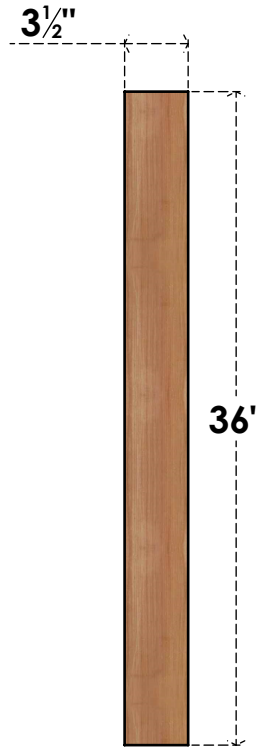

BRC04X24X36TRA00SWR

3 1/2"W X 24"D X 36"H TRADITIONAL SMOOTH BRACE, WESTERN RED CEDAR

SIDE

FRONT

EKENA MILLWORK
 2300 WEST MAIN ST.
 CLARKSVILLE, TX 75426
 TOLL FREE: 866-607-0453
 WWW.EKENAMILLWORK.COM

NOTES

1. INSTALLATION TO BE COMPLETED IN ACCORDANCE WITH MANUFACTURER'S SPECIFICATIONS.
2. DRAWING MAY NOT BE TO SCALE
3. THIS DRAWING IS INTENDED FOR DESIGN AND PLANNING PURPOSES ONLY.
4. ALL INFORMATION CONTAINED HEREIN WAS CURRENT AT THE TIME OF DEVELOPMENT BUT MUST BE REVIEWED AND APPROVED BY THE PRODUCT MANUFACTURER TO BE CONSIDERED ACCURATE.
5. PRODUCTS ARE NOT KILN DRIED. THIS ITEM IS UNIQUE AND WILL CONTAIN THE NATURAL VARIATIONS THAT THE WOOD SPECIES OFFERS. THIS MAY RESULT IN VARIATIONS UP TO 1/4"