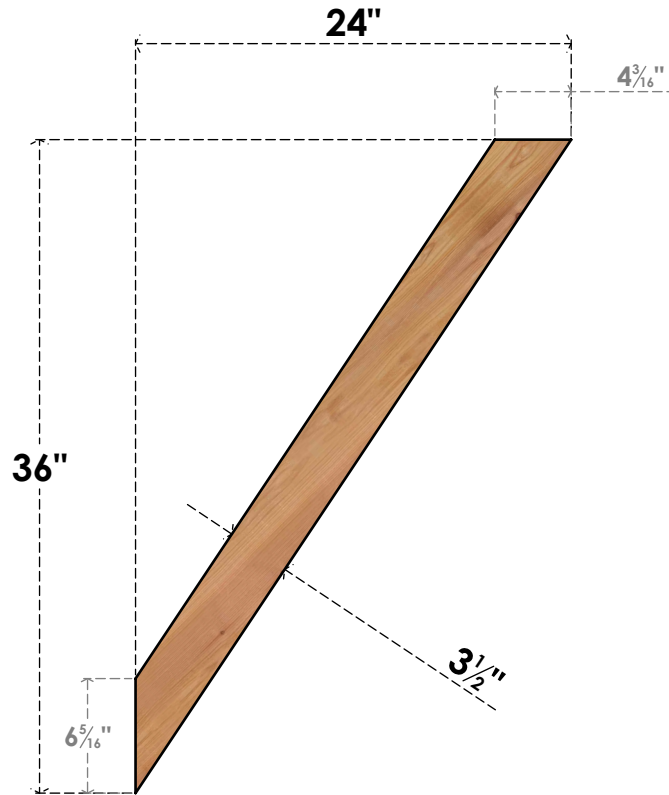

BRC04X24X36TRA00SWR

3 1/2"W X 24"D X 36"H TRADITIONAL SMOOTH BRACE, WESTERN RED CEDAR

SIDE

FRONT

EKENA MILLWORK
 2300 WEST MAIN ST.
 CLARKSVILLE, TX 75426
 TOLL FREE: 866-607-0453
 WWW.EKENAMILLWORK.COM

NOTES