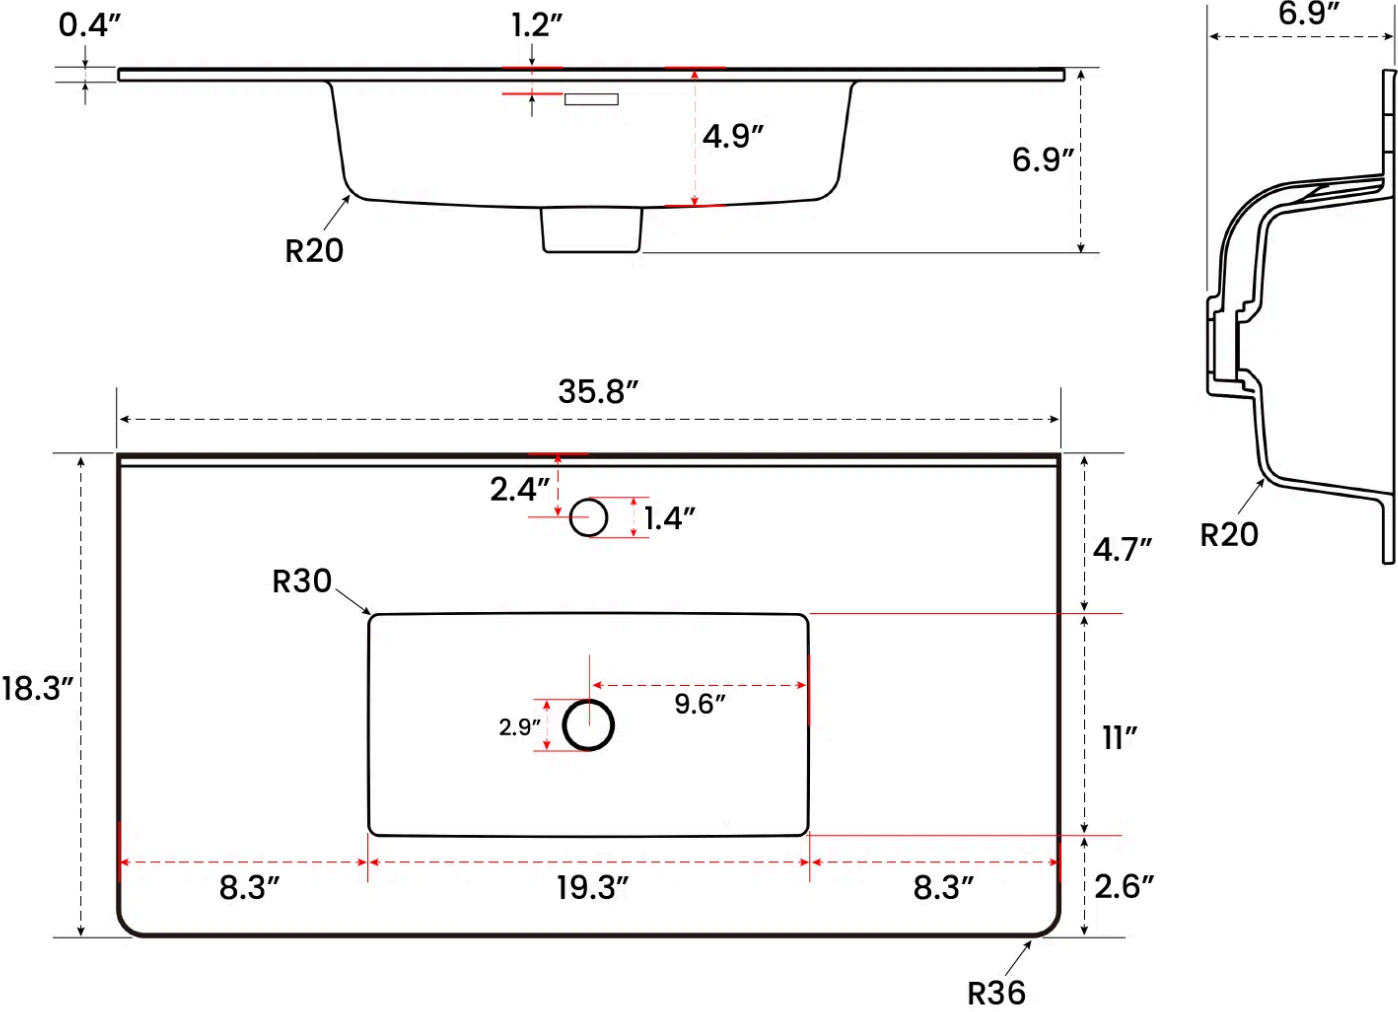

Sink Dimensions

Unit: inch

* All dimensions are approximate. Measurements may vary $\pm 1/4"$.