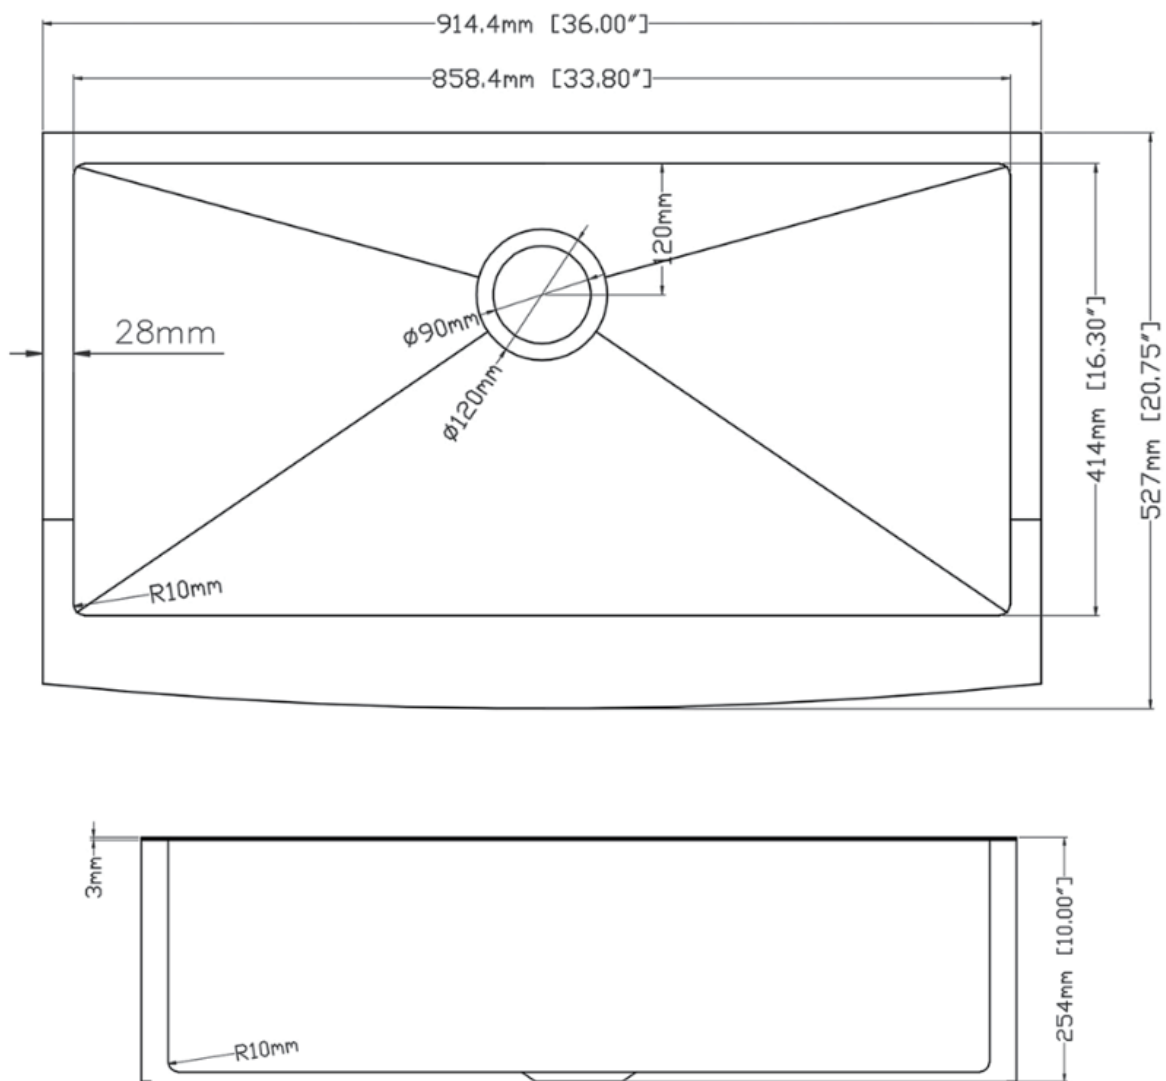

Dimension/Specification

RX-SS47-3621G