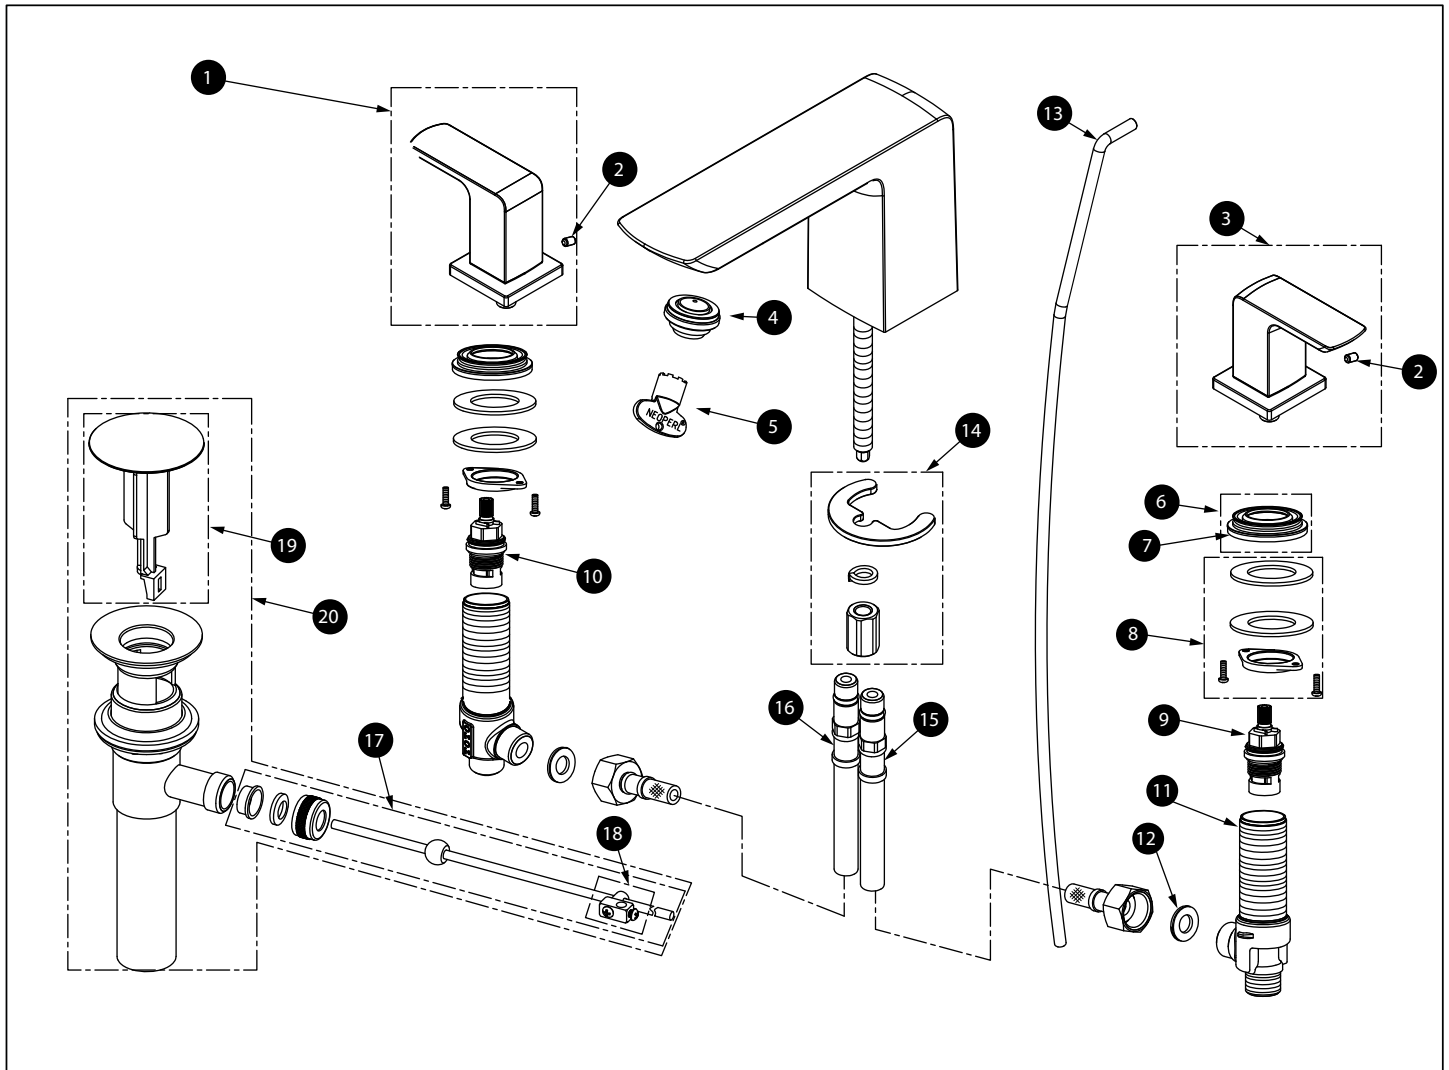

GR Widespread Lavatory Faucet

Item	Part	Description
1*	THP5161#\$\$	Handle (HOT)
2	THP5162	Set Screw
3*	THP5163#\$\$	Handle (COLD)
4	THP5164	Aerator
5	THP5118	Aerator Key
6	THP5165	Collar
7	THP5166	Foam Gasket
8	THP5167	Rubber Gasket + Metal Washer + Mounting Nut + Mounting Screws
9	THP5168	Cartridge (COLD)
10	THP5169	Cartridge (HOT)
11	THP5170	Valve Body
12	THP5171	Gasket
13*	THP5119#\$\$	Drain Lift Rod
14	THP5120	Spout Mounting Hardware
15	THP5172	Supply Hose (COLD)
16	THP5173	Supply Hose (HOT)
17	THP5123	Pivot Arm+Bushings
18	THP5124	Drain Lift Rod Connecting Part
19*	THP5125#\$\$	Plunger
20*	THP5126#\$\$	Drain Assembly

* Please specify finish when ordering

LEGEND
\$\$ = Denotes Finish
#CP = Polished Chrome
#BN = Brushed Nickel