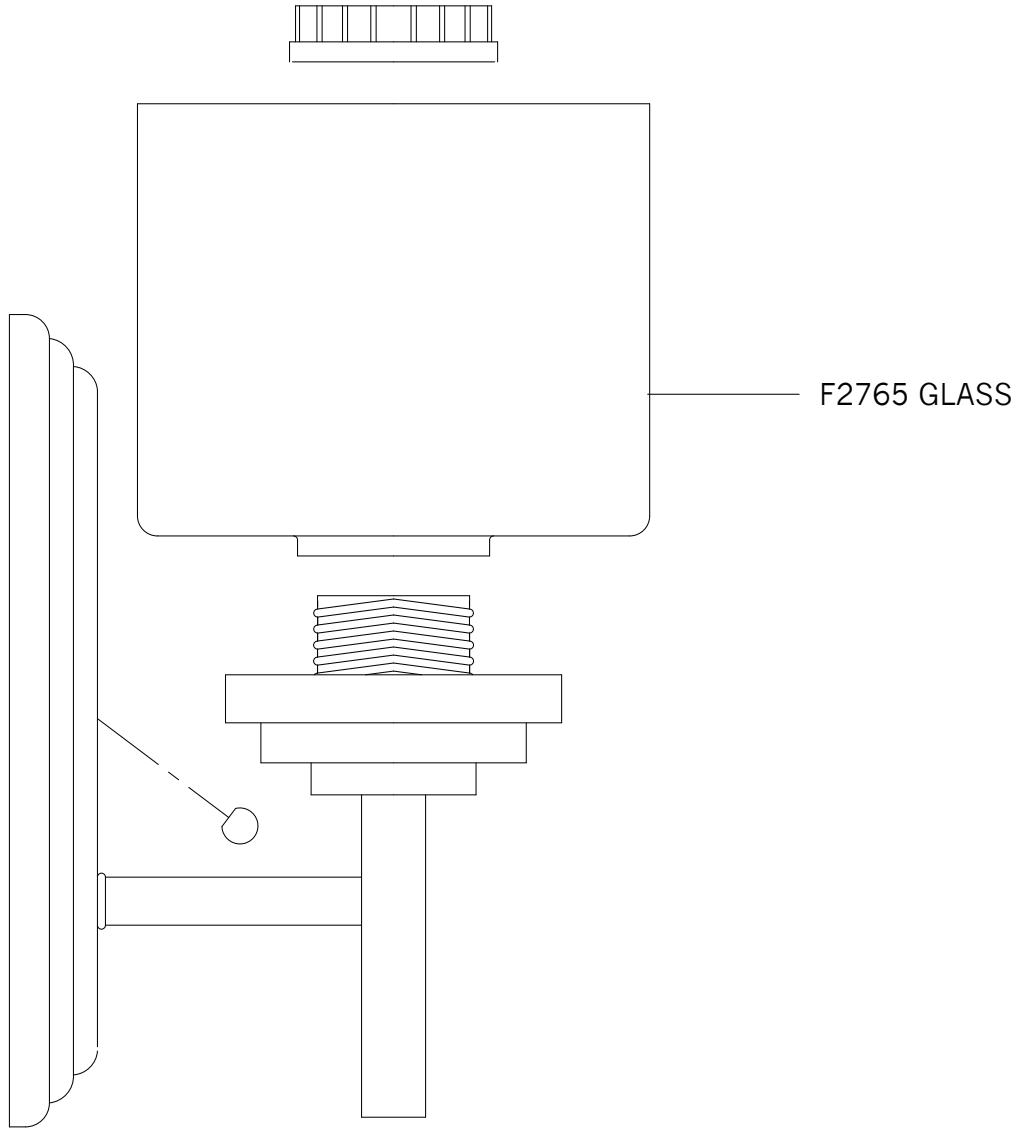

Replacement Parts For  
**VS26001, VS26002, VS26003, VS26004** 4/2012

Qty.	Part #	Description
	F2765 GLASS	Glass