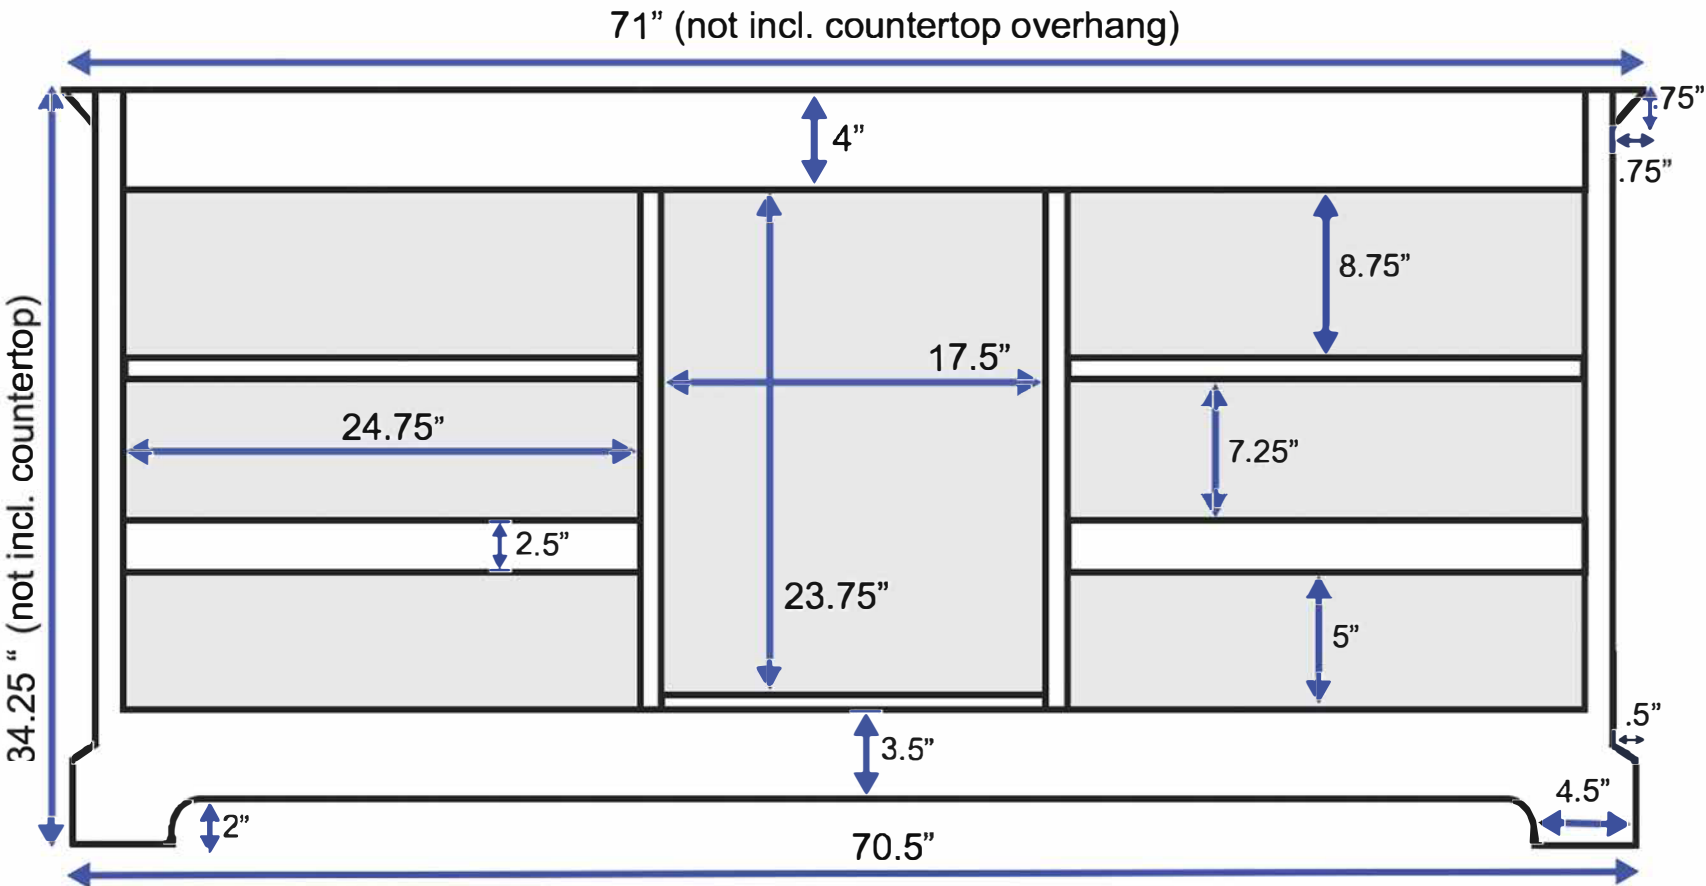

72-inch Double Vanity (Back View)

All measurements are approximate and rounded to the nearest quarter-inch.
Please allow for a slight margin of error.