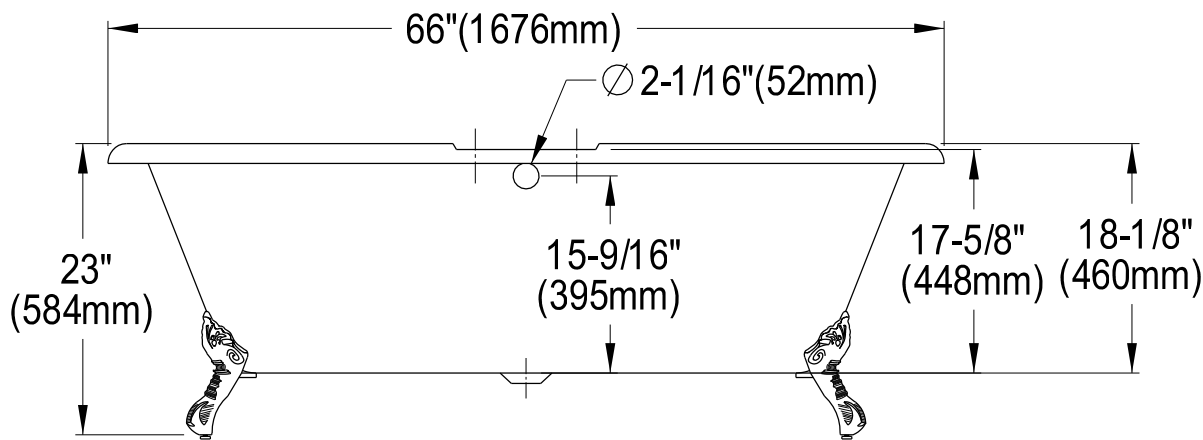

VCT7D663013NB1,5,8

66" Cast Iron Bathtub With 7" Faucet Drillings

Section A-A