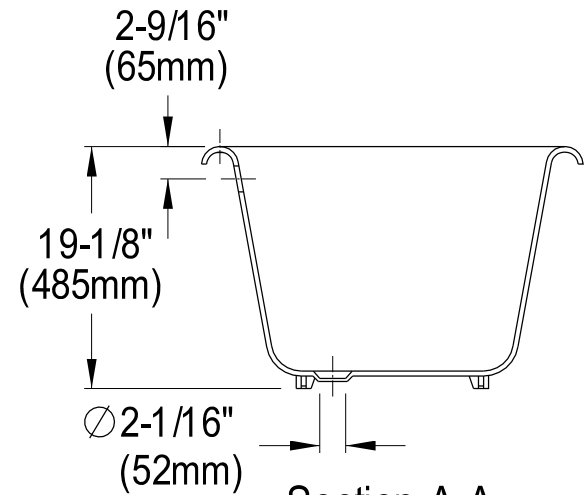

VCT7D663013NB1,5,8

66" Cast Iron Bathtub With 7" Faucet Drillings

Section A-A