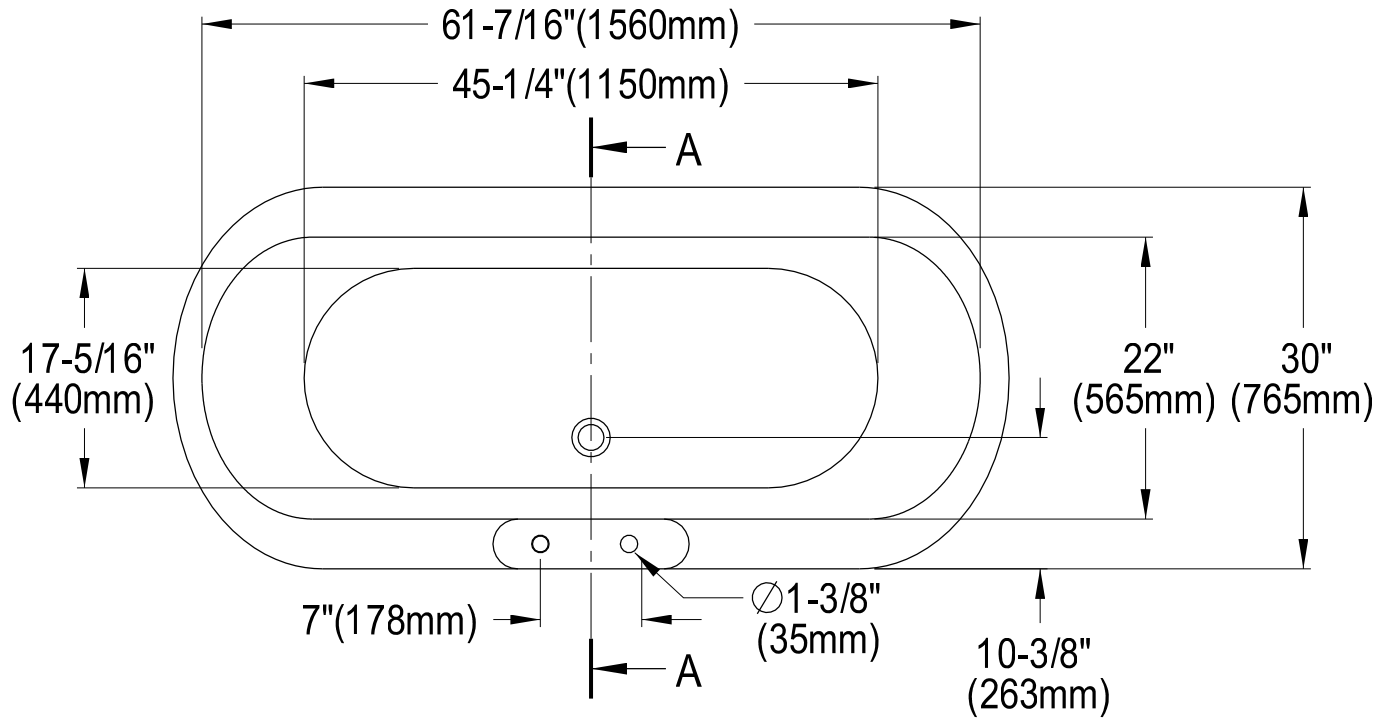

VCT7D663013NB1,5,8

66" Cast Iron Bathtub With 7" Faucet Drillings

Section A-A