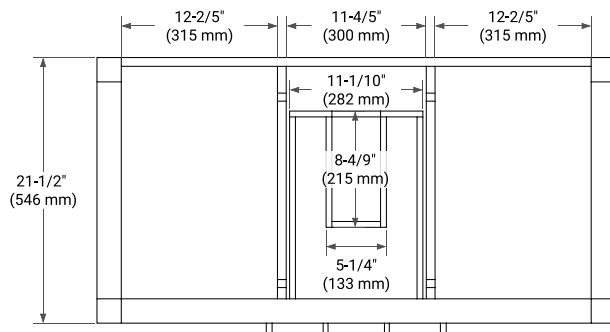

42" SINGLE SINK BASE CABINET

BASE CABINET DIMENSIONS

42" W x 21.5" D x 34.5" H

FEATURES

- Solid wood frame & plywood panels
- Dovetail drawers and joints
- Soft closing doors & drawers

HARDWARE FINISHES*

Brushed Nickel Satin Brass Matte Black Polished Chrome

43" SINGLE RECTANGLE SINK COUNTERTOP WITH 1.5 IN. THICKNESS

OVERALL DIMENSIONS

43" W x 22" D x 1.5" H

COUNTERTOP OPTIONS

Carrara Marble

White Quartz

FEATURES

- Solid countertop with mitered edges & seams
- Undermount white rectangular sink
- Pre-drilled for 8" widespread faucet

INCLUDED

- Countertop
- Matching Backsplash
- Rectangle Sink

COUNTERTOP PLAN VIEW

EDGE SIDE VIEW

THREE DIMENSIONAL COUNTERTOP VIEW