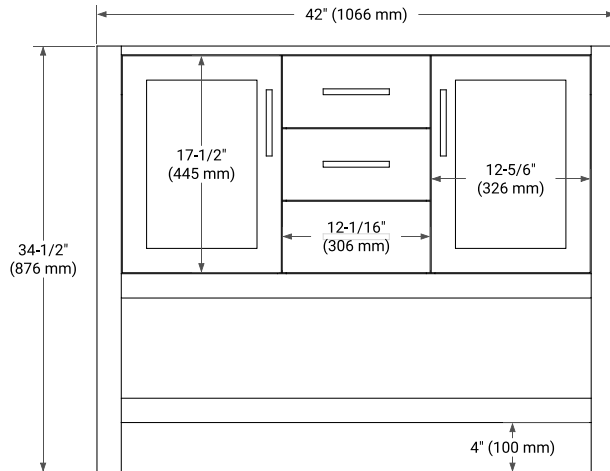

42" SINGLE SINK BASE CABINET

BASE CABINET DIMENSIONS

42" W x 21.5" D x 34.5" H

FEATURES

- Solid wood frame & plywood panels
- Dovetail drawers and joints
- Soft closing doors & drawers

HARDWARE FINISHES*

Brushed Nickel   Satin Brass   Matte Black   Polished Chrome

*Hardware comes preinstalled with the illustrated option. Other finishes are available on our online store if you prefer a different one.

AVAILABLE COLORS

White   Grey   Midnight Blue

FRONT VIEW

SIDE VIEW

PLAN VIEW