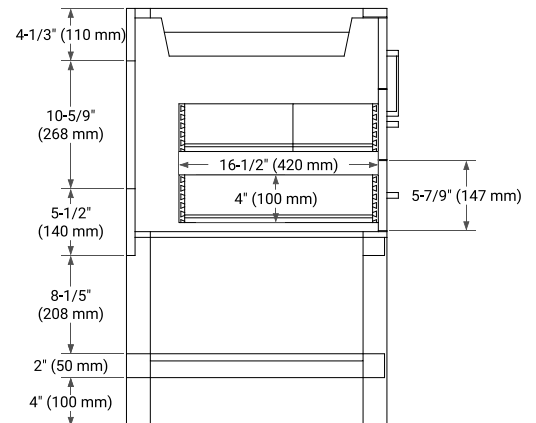

42" SINGLE SINK BASE CABINET

BASE CABINET DIMENSIONS

42" W x 21.5" D x 34.5" H

FEATURES

- Solid wood frame & plywood panels
- Dovetail drawers and joints
- Soft closing doors & drawers

HARDWARE FINISHES*

Brushed Nickel Satin Brass Matte Black Polished Chrome

43" SINGLE RECTANGLE SINK COUNTERTOP WITH 1.5 IN. THICKNESS

OVERALL DIMENSIONS

43" W x 22" D x 1.5" H

COUNTERTOP OPTIONS

Carrara Marble

White Quartz

FEATURES

- Solid countertop with mitered edges & seams
- Undermount white rectangular sink
- Pre-drilled for 8" widespread faucet

INCLUDED

- Countertop
- Matching Backsplash
- Rectangle Sink

COUNTERTOP PLAN VIEW

EDGE SIDE VIEW

THREE DIMENSIONAL COUNTERTOP VIEW