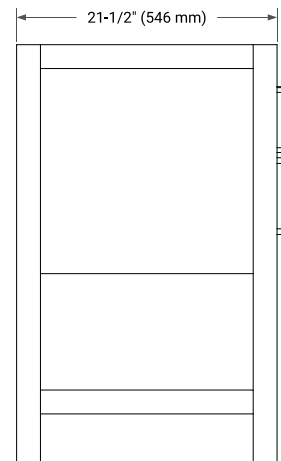

42" SINGLE SINK BASE CABINET

BASE CABINET DIMENSIONS

42" W x 21.5" D x 34.5" H

FEATURES

- Solid wood frame & plywood panels
- Dovetail drawers and joints
- Soft closing doors & drawers

HARDWARE FINISHES*

Brushed Nickel   Satin Brass   Matte Black   Polished Chrome

*Hardware comes preinstalled with the illustrated option. Other finishes are available on our online store if you prefer a different one.

AVAILABLE COLORS

White   Grey   Midnight Blue

FRONT VIEW

SIDE VIEW

PLAN VIEW