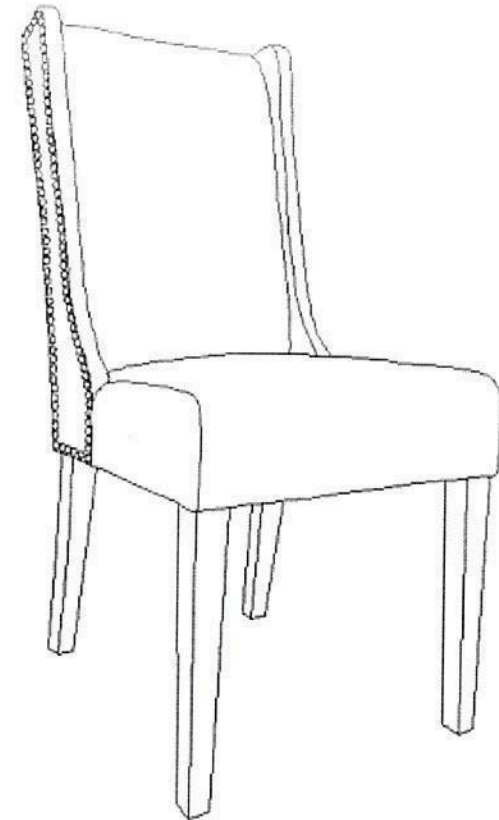

## NOTICE

Please make sure that you have all parts indicated before you begin assembly of this item.

This item should be assembled on a soft surface to prevent scratching the finish during assembly.

This item may require periodic tightening.

## Part List and Hardware List

ITEM	DESCRIPTION	PICTURE	QUANTITY
A	SEAT		1X
B	Front leg-1		1X
C	Front leg-2		1X
D	Back leg-1		1X
E	Back leg-2		1X
H1	Allen bolt L		8X
H2	Spring washer		8X
H3	Flat washer		8X
H4	Allen key		1X

Product Dimensions: 20.08" W x 27.17" D x 38.97" H

REPARATION

Before beginning assembly of product, make sure all parts are present. Compare parts with package contents list and hardware contents list.

If any part is missing or damaged, do not attempt to assemble the product.