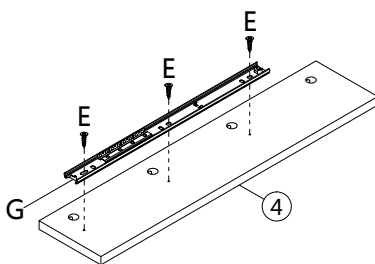

ASSEMBLY INSTRUCTIONS INSTRUCTIONS D'ASSEMBLAGE

COMPUTER DESK DARK GREY 2 DRAWERS BLACK METAL

BUREAU GRIS FONCÉ 2 TIRROIRS MÉTAL NOIR

						
6x35mm	Ø15x9mm	4x40mm	6x30mm	3x12mm	6x35mm	389mm
A 25PCS	B 31PCS	C 15PCS	D 12PCS	E 24PCS	F 6PCS	G 4PCS
						
387mm	5x65mm		4x12mm			
H 4PCS	I 4PCS	J 1PC	K 8PCS			

step 1

180°

step 2

step 3

step 4

step 5

step 6

step 7