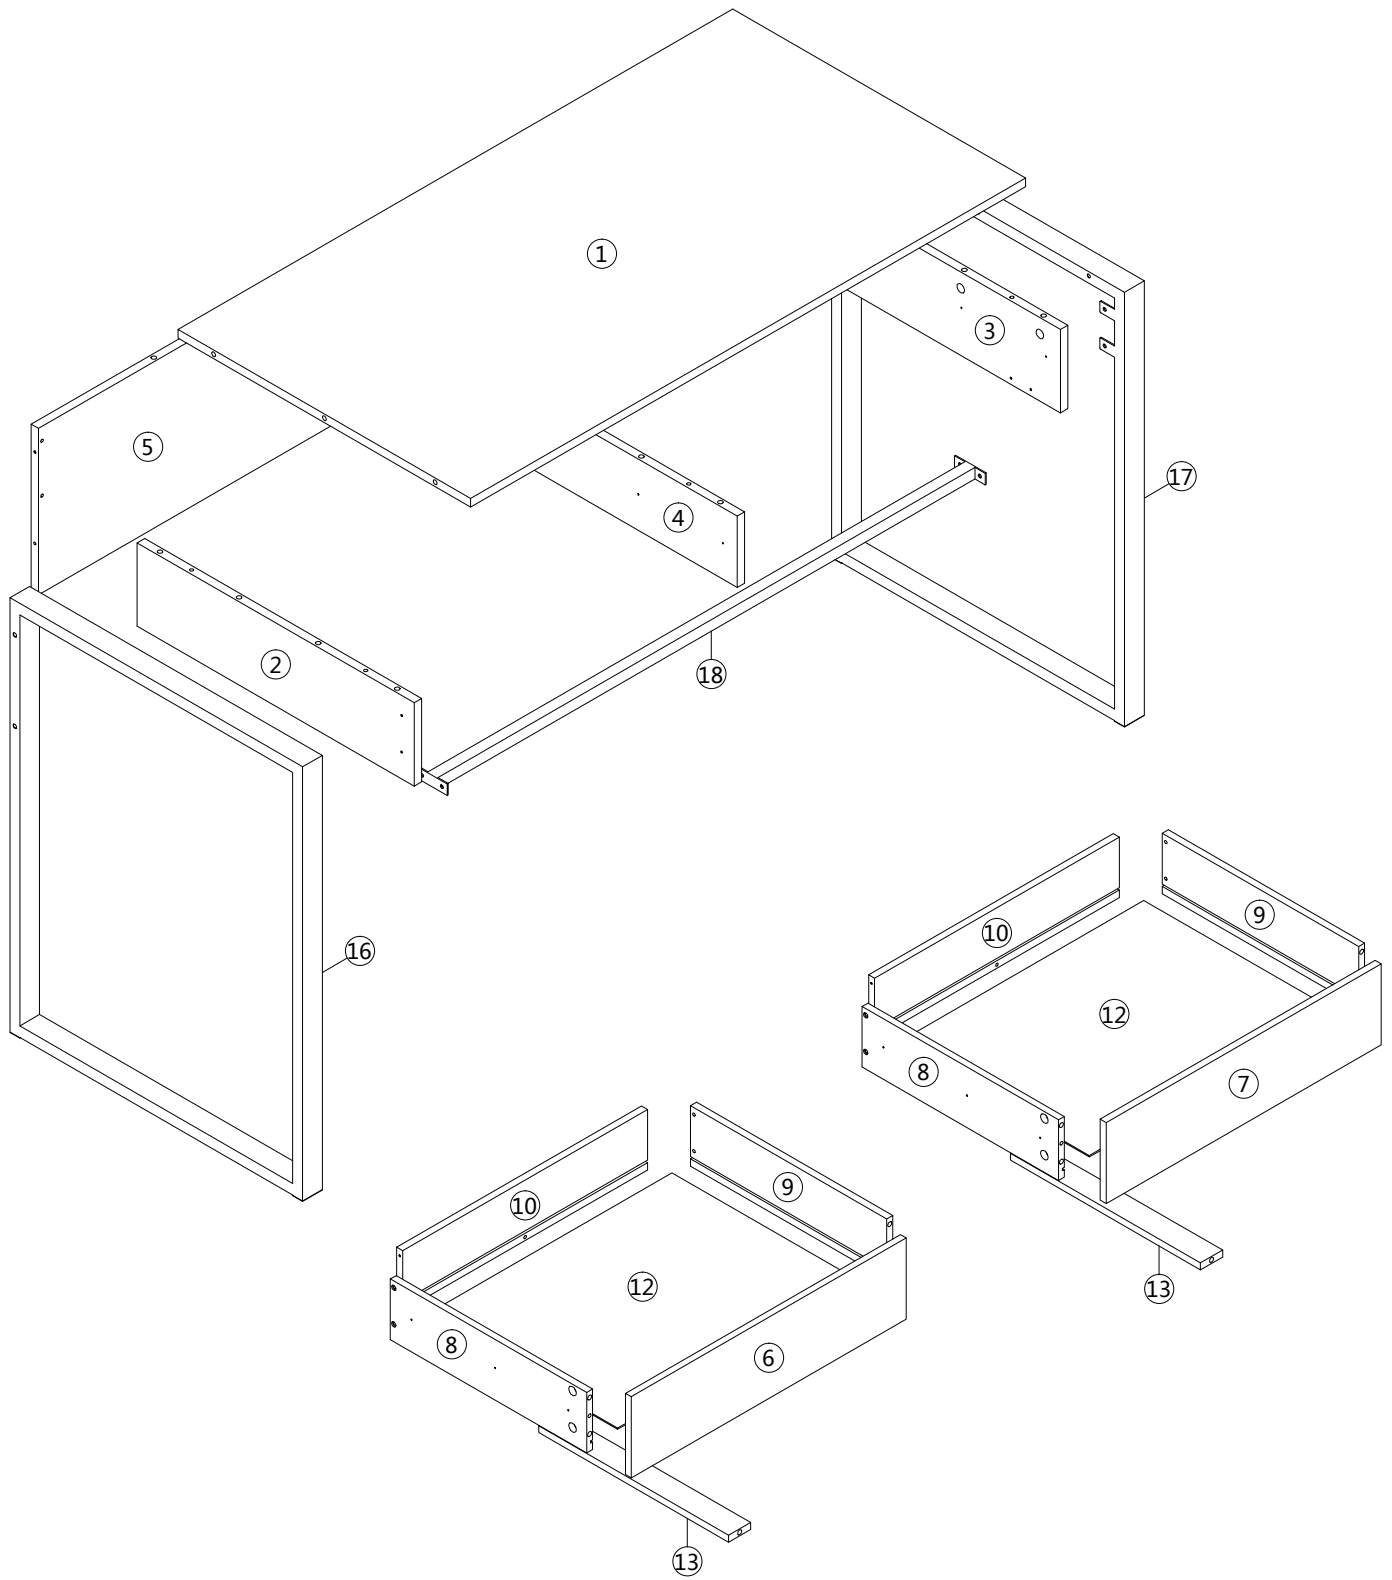

ASSEMBLY INSTRUCTIONS INSTRUCTIONS D'ASSEMBLAGE

COMPUTER DESK DARK GREY 2 DRAWERS BLACK METAL

BUREAU GRIS FONCÉ 2 TIRROIRS MÉTAL NOIR

						
6x35mm	Ø15x9mm	4x40mm	6x30mm	3x12mm	6x35mm	389mm
A 25PCS	B 31PCS	C 15PCS	D 12PCS	E 24PCS	F 6PCS	G 4PCS
						
387mm	5x65mm		4x12mm			
H 4PCS	I 4PCS	J 1PC	K 8PCS			

step 1

180°

step 2

step 3

step 4

step 5

step 6

step 7