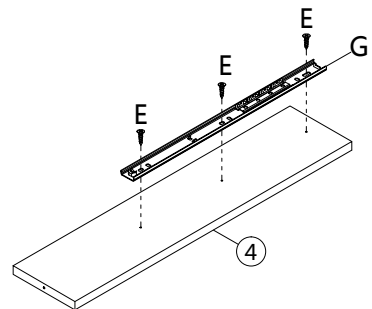

ASSEMBLY INSTRUCTIONS INSTRUCTIONS D'ASSEMBLAGE

COMPUTER DESK DARK GREY 2 DRAWERS BLACK METAL

BUREAU GRIS FONCÉ 2 TIRROIRS MÉTAL NOIR

						
6x35mm	Ø15x9mm	4x40mm	6x30mm	3x12mm	6x35mm	389mm
A 25PCS	B 31PCS	C 15PCS	D 12PCS	E 24PCS	F 6PCS	G 4PCS
						
387mm	5x65mm		4x12mm			
H 4PCS	I 4PCS	J 1PC	K 8PCS			

step 1

180°

step 2

step 3

step 4

step 5

step 6

step 7