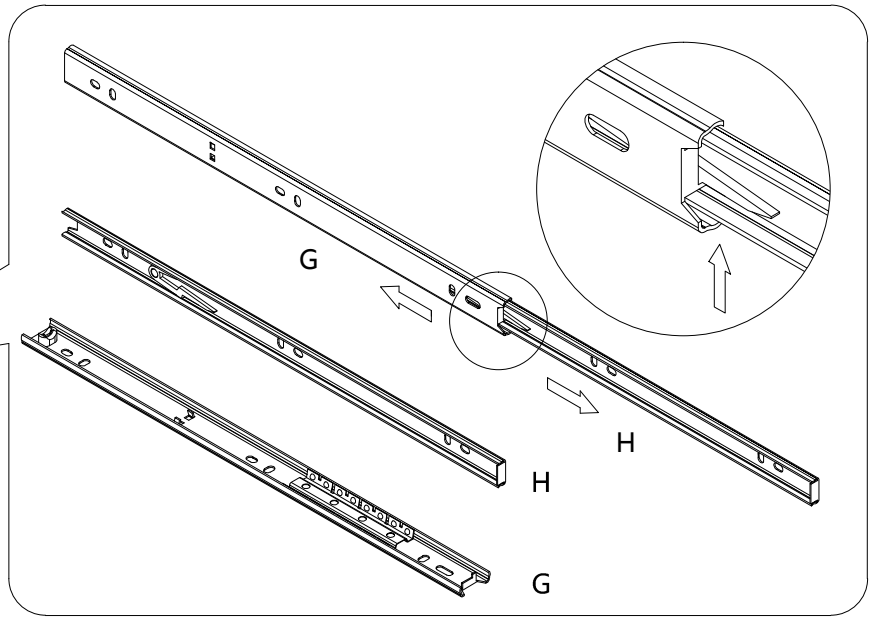

ASSEMBLY INSTRUCTIONS INSTRUCTIONS D'ASSEMBLAGE

COMPUTER DESK DARK GREY 2 DRAWERS BLACK METAL

BUREAU GRIS FONCÉ 2 TIRROIRS MÉTAL NOIR

						
6x35mm	Ø15x9mm	4x40mm	6x30mm	3x12mm	6x35mm	389mm
A 25PCS	B 31PCS	C 15PCS	D 12PCS	E 24PCS	F 6PCS	G 4PCS
						
387mm	5x65mm		4x12mm			
H 4PCS	I 4PCS	J 1PC	K 8PCS			

step 1

180°

step 2

step 3

step 4

step 5

step 6

step 7