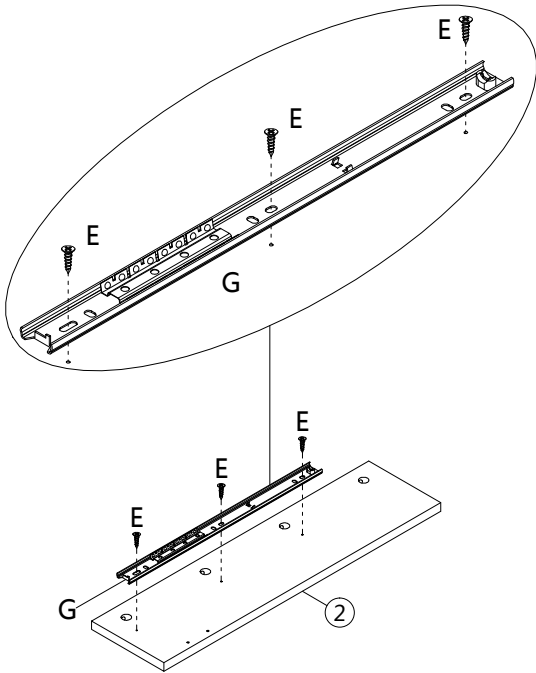

ASSEMBLY INSTRUCTIONS INSTRUCTIONS D'ASSEMBLAGE

COMPUTER DESK DARK GREY 2 DRAWERS BLACK METAL

BUREAU GRIS FONCÉ 2 TIRROIRS MÉTAL NOIR

						
6x35mm	Ø15x9mm	4x40mm	6x30mm	3x12mm	6x35mm	389mm
A 25PCS	B 31PCS	C 15PCS	D 12PCS	E 24PCS	F 6PCS	G 4PCS
						
387mm	5x65mm		4x12mm			
H 4PCS	I 4PCS	J 1PC	K 8PCS			

step 1

180°

step 2

step 3

step 4

step 5

step 6

step 7