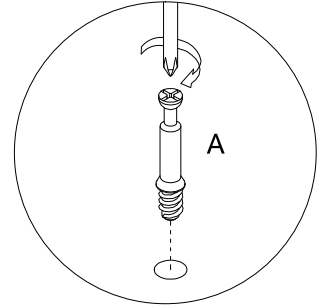

ASSEMBLY INSTRUCTIONS INSTRUCTIONS D'ASSEMBLAGE

COMPUTER DESK DARK GREY 2 DRAWERS BLACK METAL

BUREAU GRIS FONCÉ 2 TIRROIRS MÉTAL NOIR

						
6x35mm	Ø15x9mm	4x40mm	6x30mm	3x12mm	6x35mm	389mm
A 25PCS	B 31PCS	C 15PCS	D 12PCS	E 24PCS	F 6PCS	G 4PCS
						
387mm	5x65mm		4x12mm			
H 4PCS	I 4PCS	J 1PC	K 8PCS			

step 1

180°

step 2

step 3

step 4

step 5

step 6

step 7