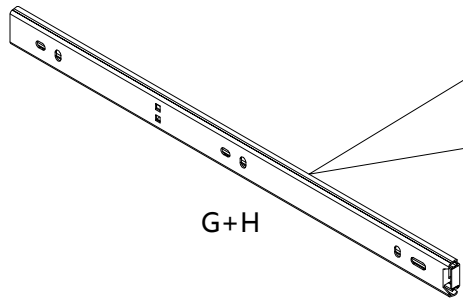

ASSEMBLY INSTRUCTIONS INSTRUCTIONS D'ASSEMBLAGE

COMPUTER DESK DARK GREY 2 DRAWERS BLACK METAL

BUREAU GRIS FONCÉ 2 TIRROIRS MÉTAL NOIR

						
6x35mm	Ø15x9mm	4x40mm	6x30mm	3x12mm	6x35mm	389mm
A 25PCS	B 31PCS	C 15PCS	D 12PCS	E 24PCS	F 6PCS	G 4PCS
						
387mm	5x65mm		4x12mm			
H 4PCS	I 4PCS	J 1PC	K 8PCS			

step 1

180°

step 2

step 3

step 4

step 5

step 6

step 7