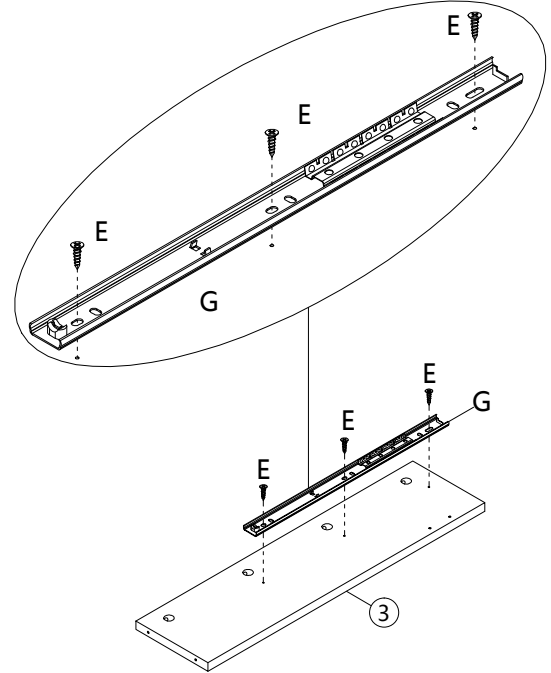

ASSEMBLY INSTRUCTIONS INSTRUCTIONS D'ASSEMBLAGE

COMPUTER DESK DARK GREY 2 DRAWERS BLACK METAL

BUREAU GRIS FONCÉ 2 TIRROIRS MÉTAL NOIR

						
6x35mm	Ø15x9mm	4x40mm	6x30mm	3x12mm	6x35mm	389mm
A 25PCS	B 31PCS	C 15PCS	D 12PCS	E 24PCS	F 6PCS	G 4PCS
						
387mm	5x65mm		4x12mm			
H 4PCS	I 4PCS	J 1PC	K 8PCS			

step 1

180°

step 2

step 3

step 4

step 5

step 6

step 7