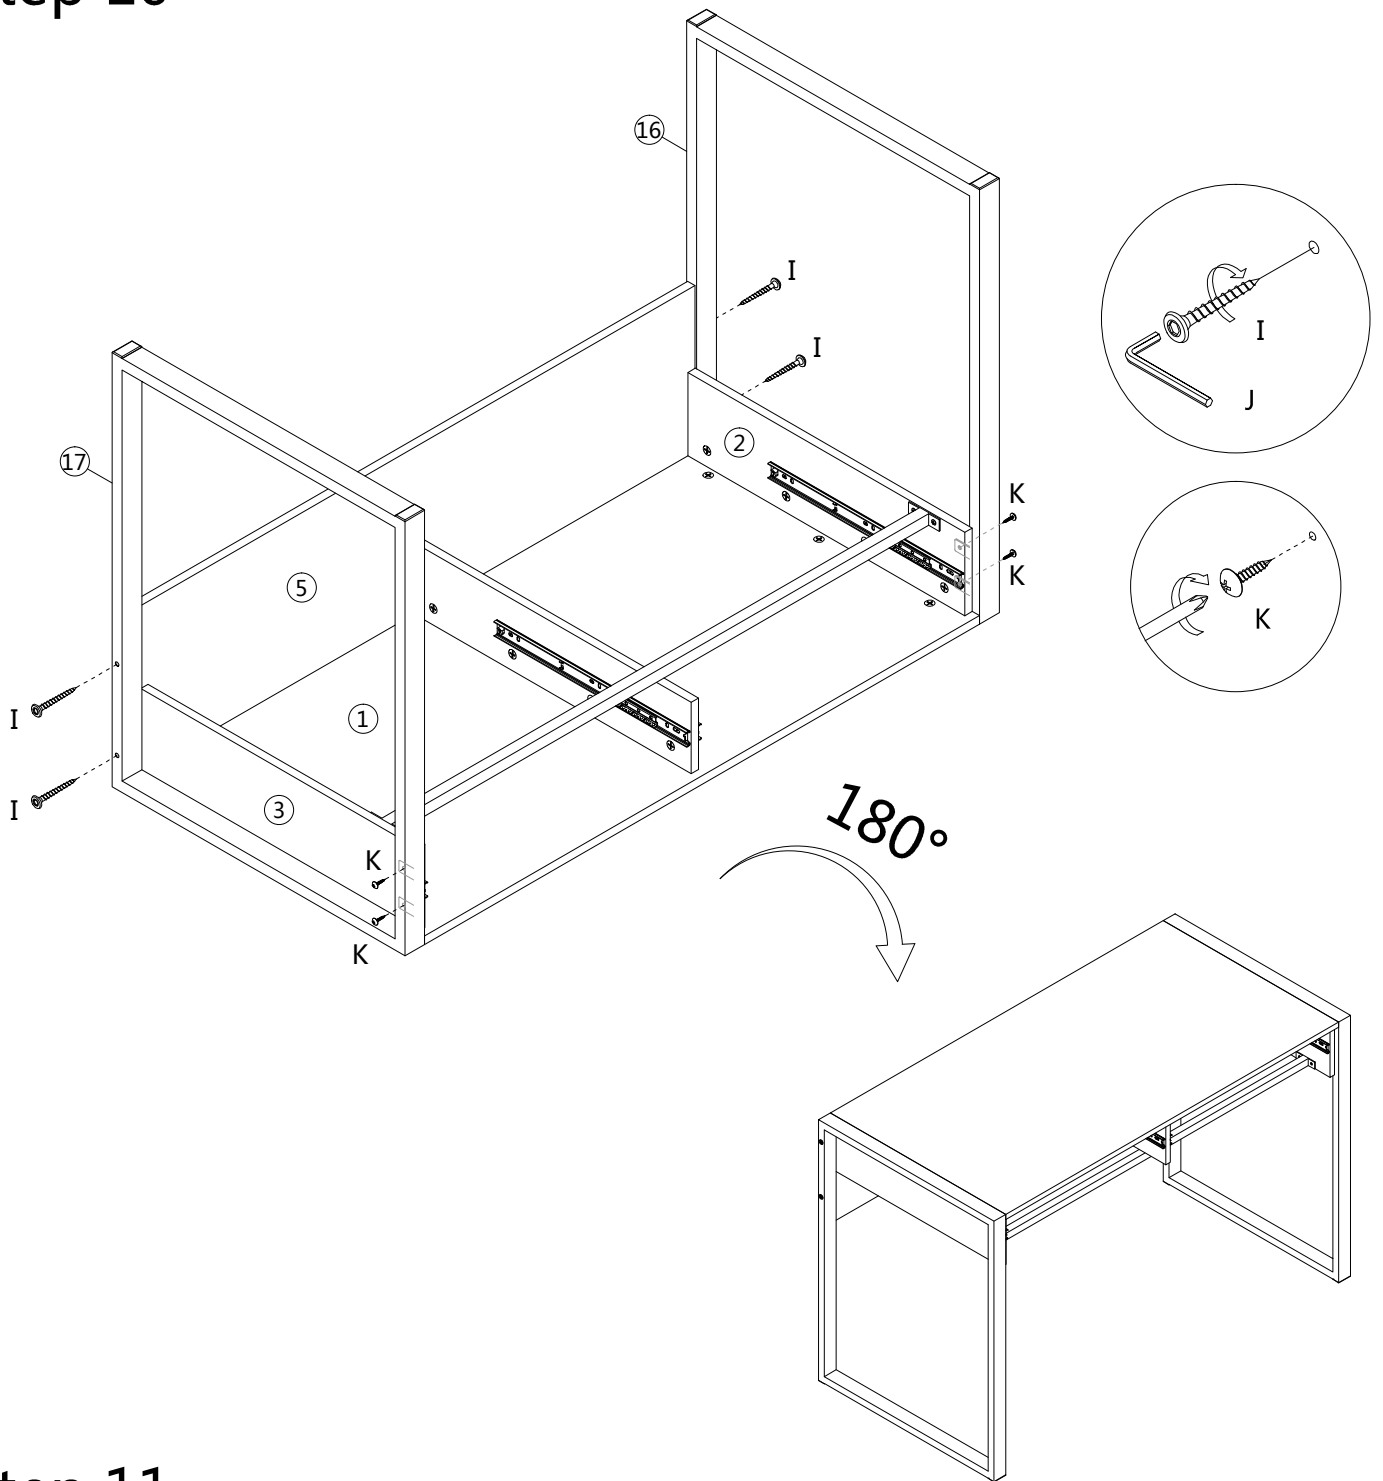

step 10

step 11