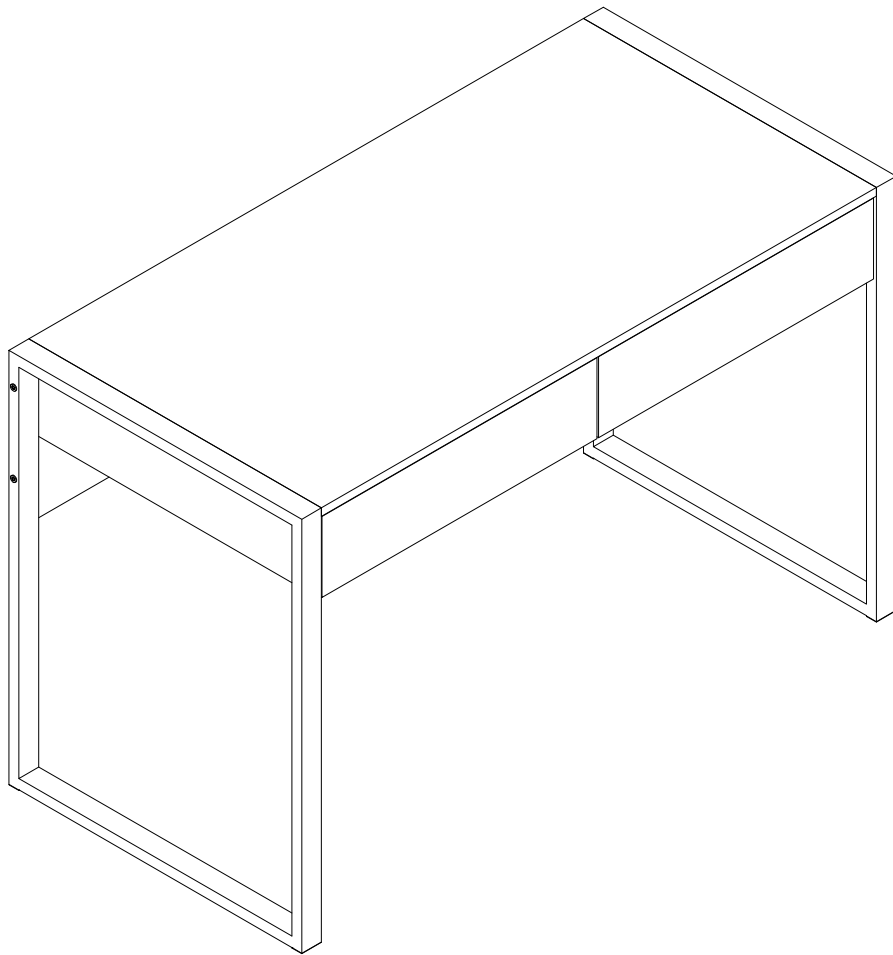

ASSEMBLY INSTRUCTIONS INSTRUCTIONS D'ASSEMBLAGE

COMPUTER DESK DARK GREY 2 DRAWERS BLACK METAL

BUREAU GRIS FONCÉ 2 TIRROIRS MÉTAL NOIR

						
6x35mm	Ø15x9mm	4x40mm	6x30mm	3x12mm	6x35mm	389mm
A 25PCS	B 31PCS	C 15PCS	D 12PCS	E 24PCS	F 6PCS	G 4PCS
						
387mm	5x65mm		4x12mm			
H 4PCS	I 4PCS	J 1PC	K 8PCS			

step 1

180°

step 2

step 3

step 4

step 5

step 6

step 7