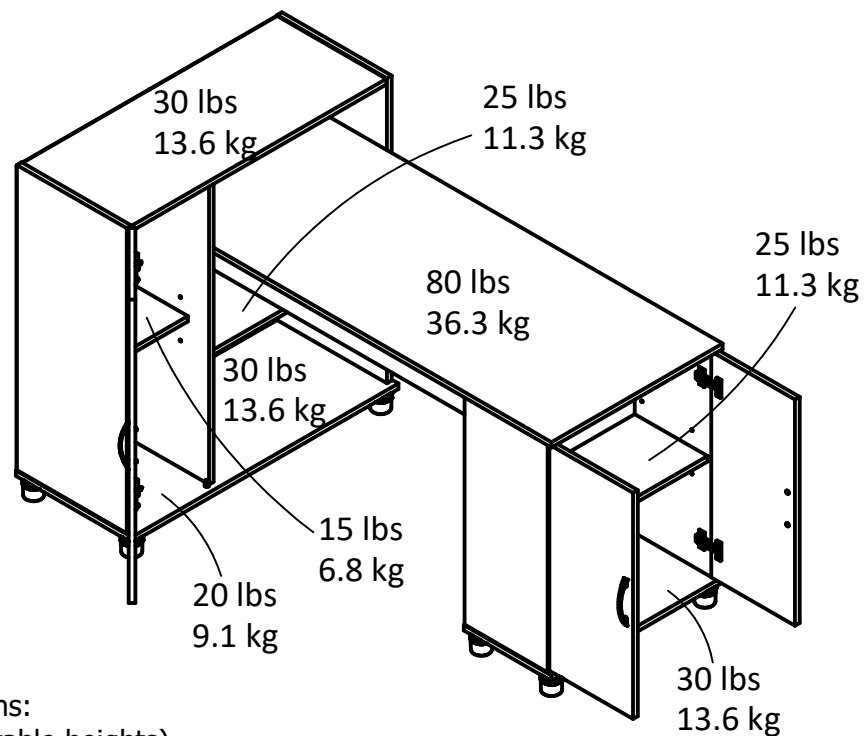

Interior Storage dimensions:  
 (2) storage spaces (adjustable heights)  
 10.5 in. (26.7 cm) W  
 34.6 in. (88.0 cm) H  
 14.7 in. (37.3 cm) D  
 3.1 cubic feet

Interior Storage dimensions:  
 (2) storage spaces (adjustable heights)  
 23.0 in. (58.4 cm) W  
 26.5 in. (67.2 cm) H  
 14.7 in. (37.3 cm) D  
 5.2 cubic feet

Interior Storage dimensions:  
 (2) storage spaces (adjustable heights)  
 21.4 in. (54.3 cm) W  
 26.5 in. (67.2 cm) H  
 10.4 in. (26.3 cm) D  
 3.4 cubic feet

Overall Product Size:  
 59.61"W x 35.43"D x 38.25"H  
 151.4cm W x 90.0cm D x 97.2cm H

Wood Breakdown: 92%  
 Total storage: 11.7 cubic feet

Maximum Weight Capacities  
 Unit Weight: 106 lbs. (48.1 kg)