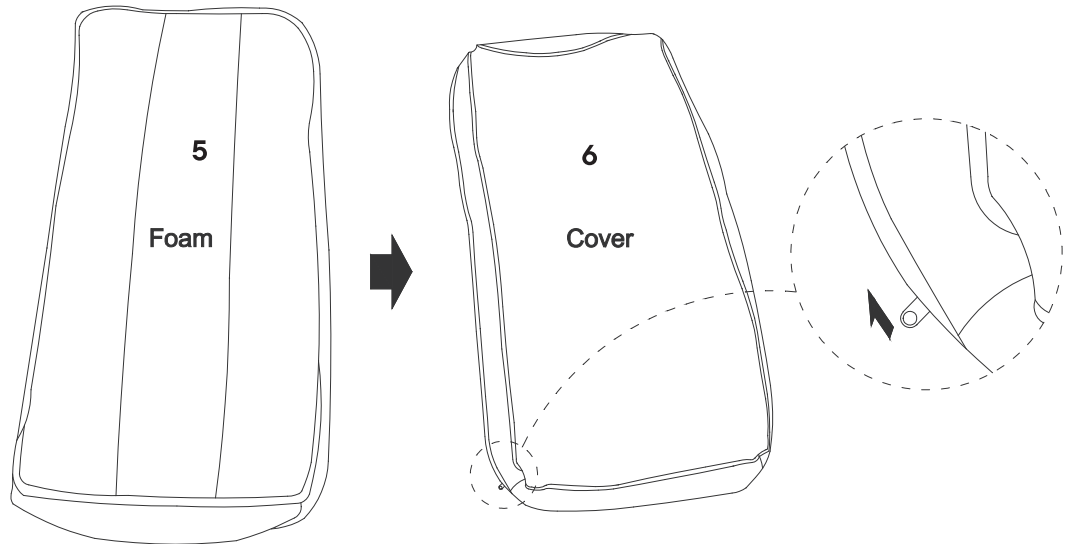

Step 5

COMPONENTS

- 5 Back Cushion Core x2
- 6 Back Cushion Cover x2