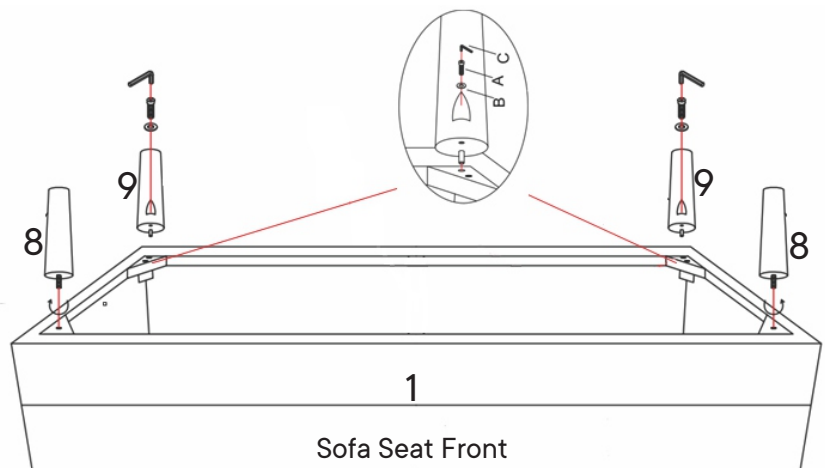

9

8

Provided hardware:

A	 Bolt M8 x 60mm	x2
B	 Flat Washer M8	x2
C	 Allen Wrench M5	x1

Step 1

COMPONENTS

1	Sofa Seat	x1
5	Back Cushion Core	x2
6	Back Cushion Cover	x2
7	Pillow	x2
8	Front Legs	x2
9	Back Legs	x2

Unzip the bottom cover and locate the 2 Back Cushion Core(5) + 2 Back Cushion Cover (6) + 2 Pillows (7) + 2 Front Legs (8) + 2 Back Legs (9) + Hardware package.

Step 2

HARDWARE

A	Bolt M8 x 60mm	x2
B	Flat Washer M8	x2
C	Allen Wrench M5	x1

COMPONENTS

1	Sofa Seat	x1
8	Front Legs	x2
9	Back Legs	x2

Step 3

COMPONENTS

- 1 Sofa Seat x1
- 2 Left Arm x1
- 3 Right Arm x1

Step 4

COMPONENTS

- 1 Sofa Seat x1
- 2 Left Arm x1
- 3 Right Arm x1
- 4 Sofa Back x1