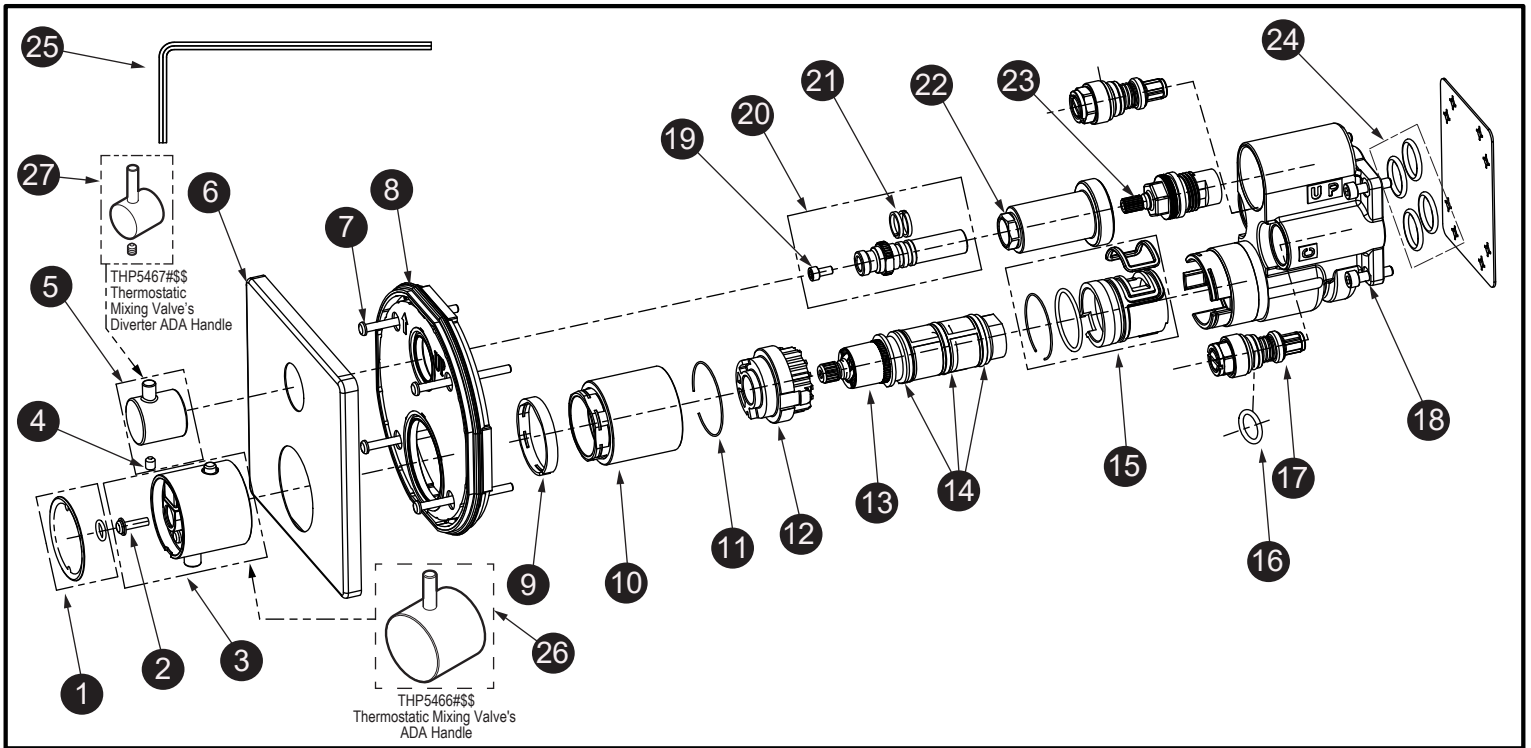

Thermostatic w/ Volume Control Valve (Square)

Item	Part	Description
1*	THP5215#\$\$	Handle Cap
2	THP5216	Screw
3*	THP5217#\$\$	Temperature Control Handle
4	THP5233	Set Screw
5*	THP5234#\$\$	Diverter Handle
6*	THP5245#\$\$	Trim
7	THP5219	Screw (4pcs/pkg)
8	THP5236	Lining Plate
9	THP5221	Snap Ring
10*	THP5222#\$\$	Cartridge Sleeve
11	THP5223	Snap Ring
12	THP5224	Temperature Limiter
13	THP5225	Thermostat Cartridge
14	THP5226	O-Ring (3pcs/pkg)
15	THP5227	Inner Sleeve
16	THP5229	O-Ring
17	THP5228	Service Stop
18	THP5230	Hex Screw (4pcs/pkg)
19	THP5237	Hex Screw
20	THP5238	Volume Control Stem Set
21	THP5239	O-Ring
22*	THP5240#\$\$	Diverter Sleeve
23	THP5241	Cartridge
24	THP5231	O-Ring (4pcs/pkg)
25	THP5232	Hex Wrench
26	THP5466#\$\$	Thermostatic Mixing Valve's ADA Handle
27	THP5467#\$\$	Thermostatic Mixing Valve's Diverter ADA Handle

* Please specify finish when ordering

LEGEND
\$\$ = Denotes Finish
#CP = Polished Chrome
#BN = Brushed Nickel
#PN = Polished Nickel