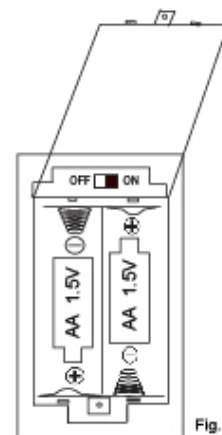

TIMER FUNCTION

When the switch is slid to the "ON" position the lights will turn on for approximately 5 hours and then turn off for approximately 19 hours. The 5-hour on and 19-hour off cycle will repeat as long as the switch is left in the "ON" position. If the timer function stops working properly replace the batteries with new ones.