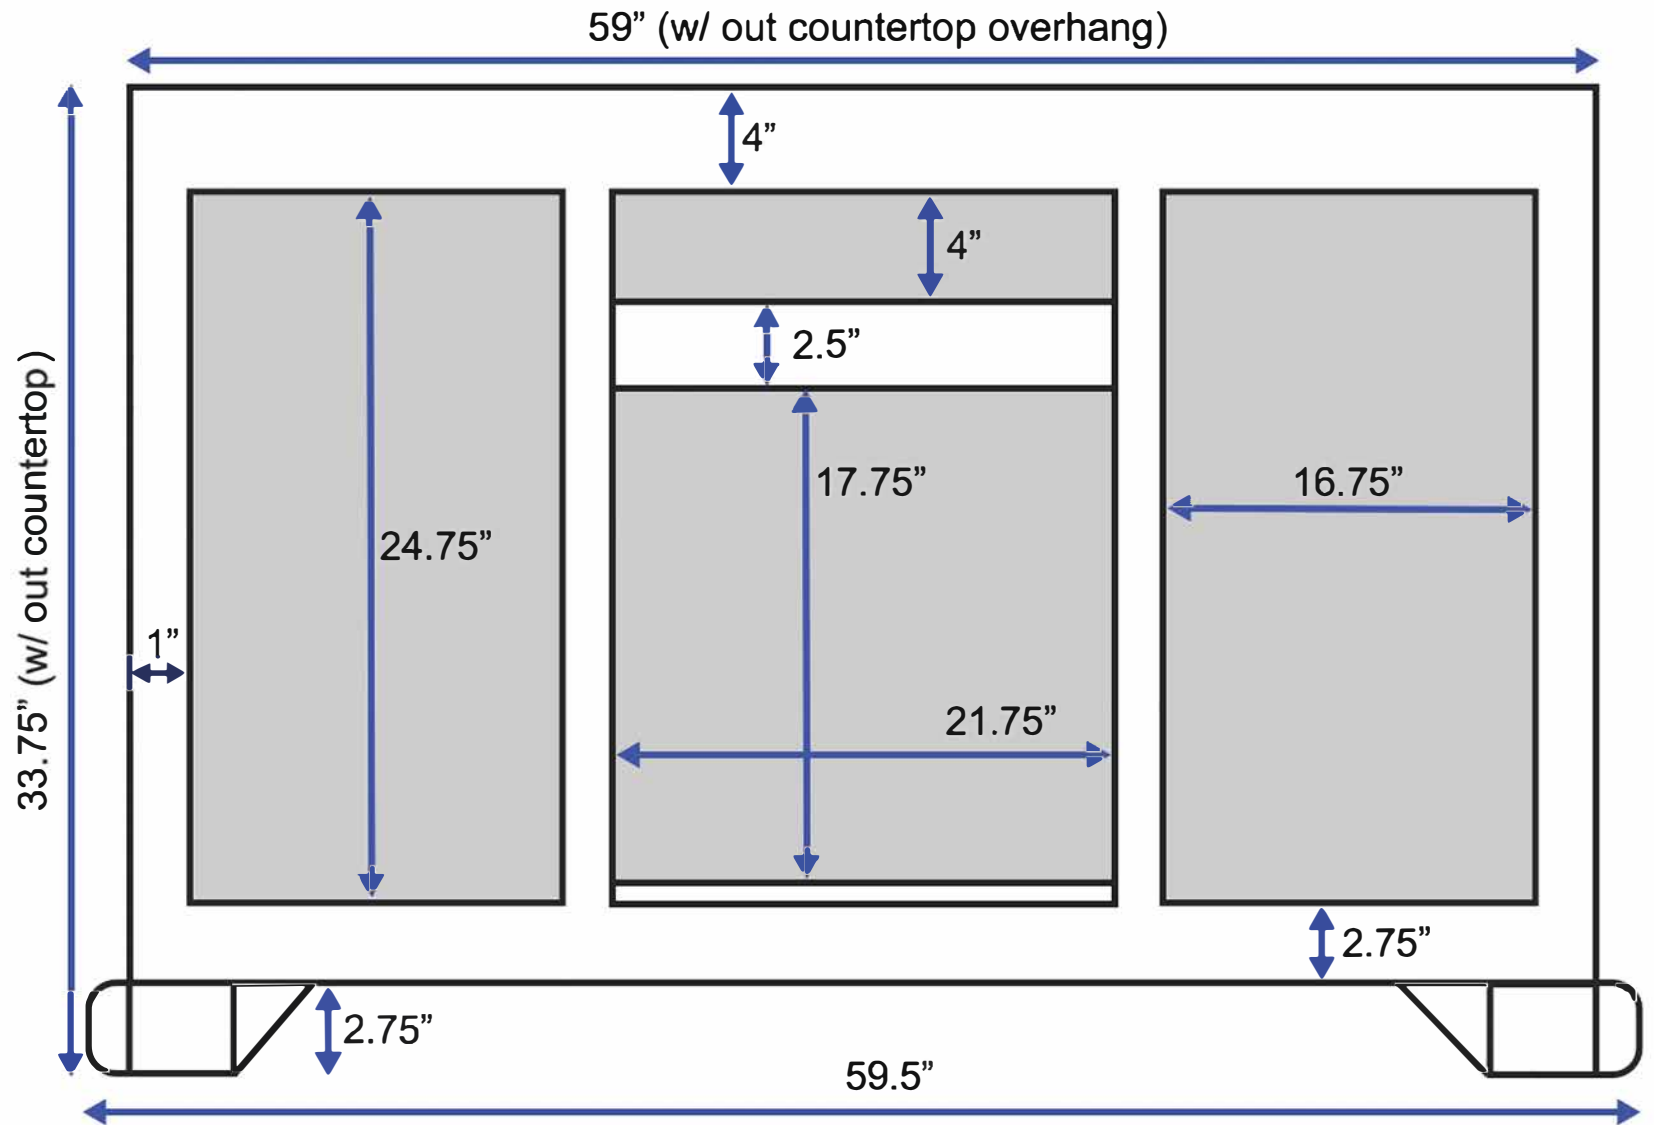

60-inch Single Bath Vanity (Back View)

All measurements are approximate and rounded to the nearest quarter inch.
Please allow for a slight margin of error.