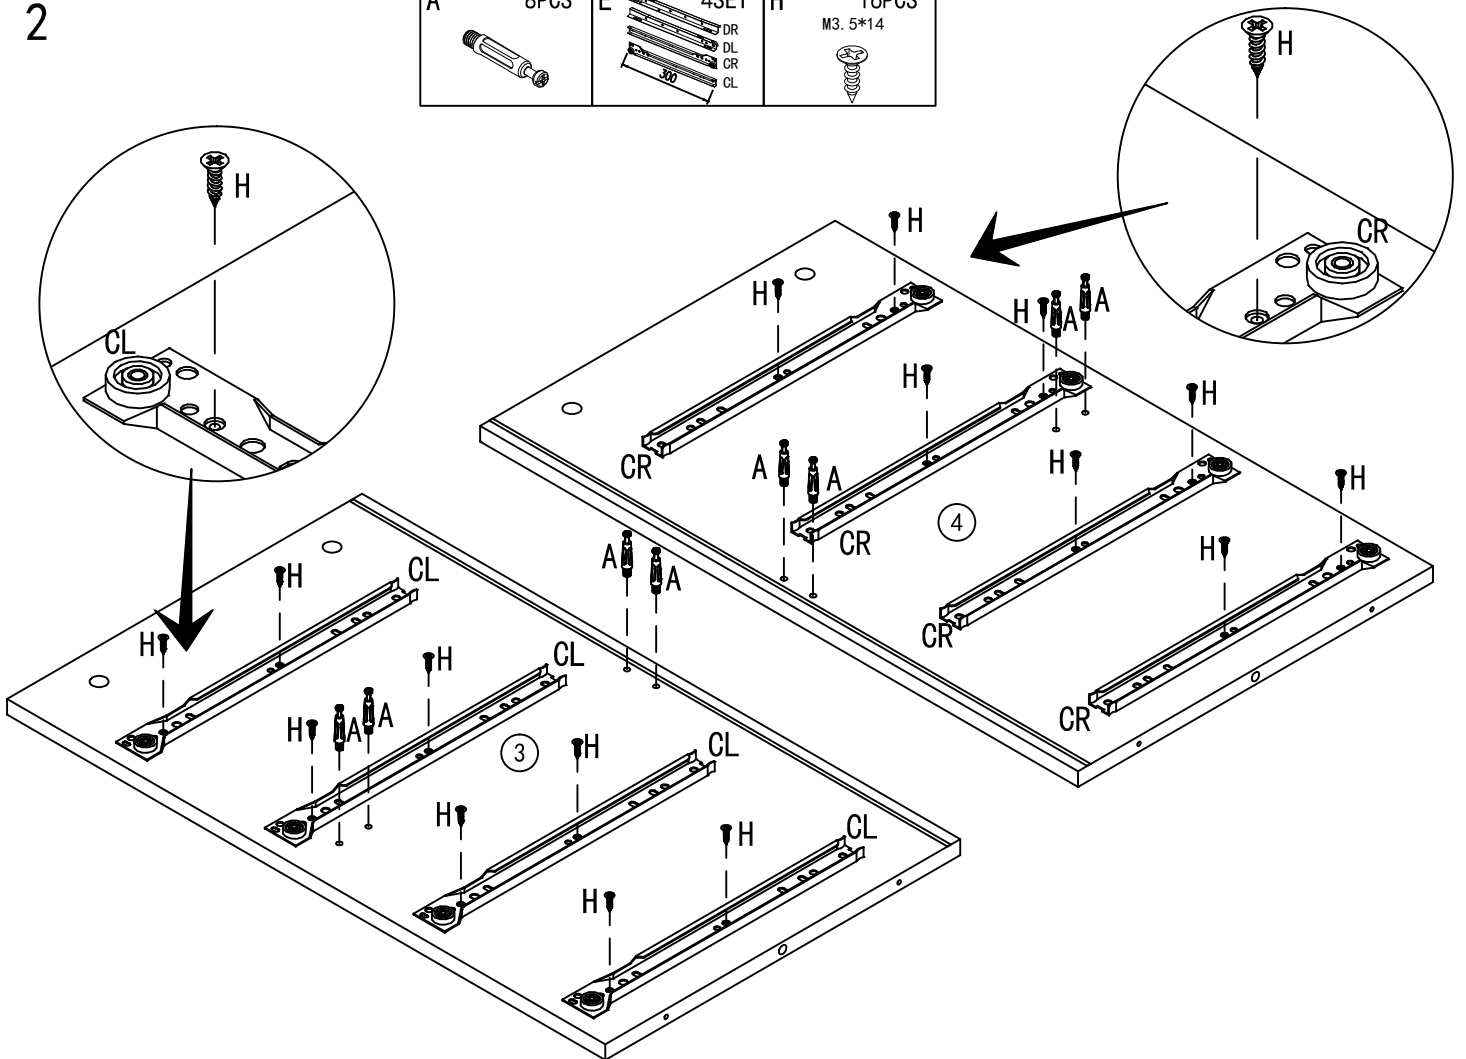

cabinet

Product ID. 7AH6X

Scan for Support
support@garvee.com

Distributed by
GARVEE.com

A 28PCS 	B 28PCS $\Phi 15 \times 11$ 	C 4PCS $\Phi 8 \times 40$ 	D 4PCS $M5 \times 40$ 	E 4SET DR DL CR CL 	F 4PCS  $M3.5 \times 14$ 
G 16PCS $M3.5 \times 35$ 	H 52PCS $M3.5 \times 14$ 	J 1PCS $L=655\text{mm}$ 	K 8PCS 	L 4PCS 	M 2PCS 

1

A 20PCS

2

A	8PCS	E	4SET	H	16PCS
					M3.5*14

3

4

5

6

7

8

9

B 16PCS Φ15*11 	E 4SET DR DL CR CL 	F 4PCS M3. 5*14 
G 16PCS M3. 5*35 	H 16PCS M3. 5*14 	

X4