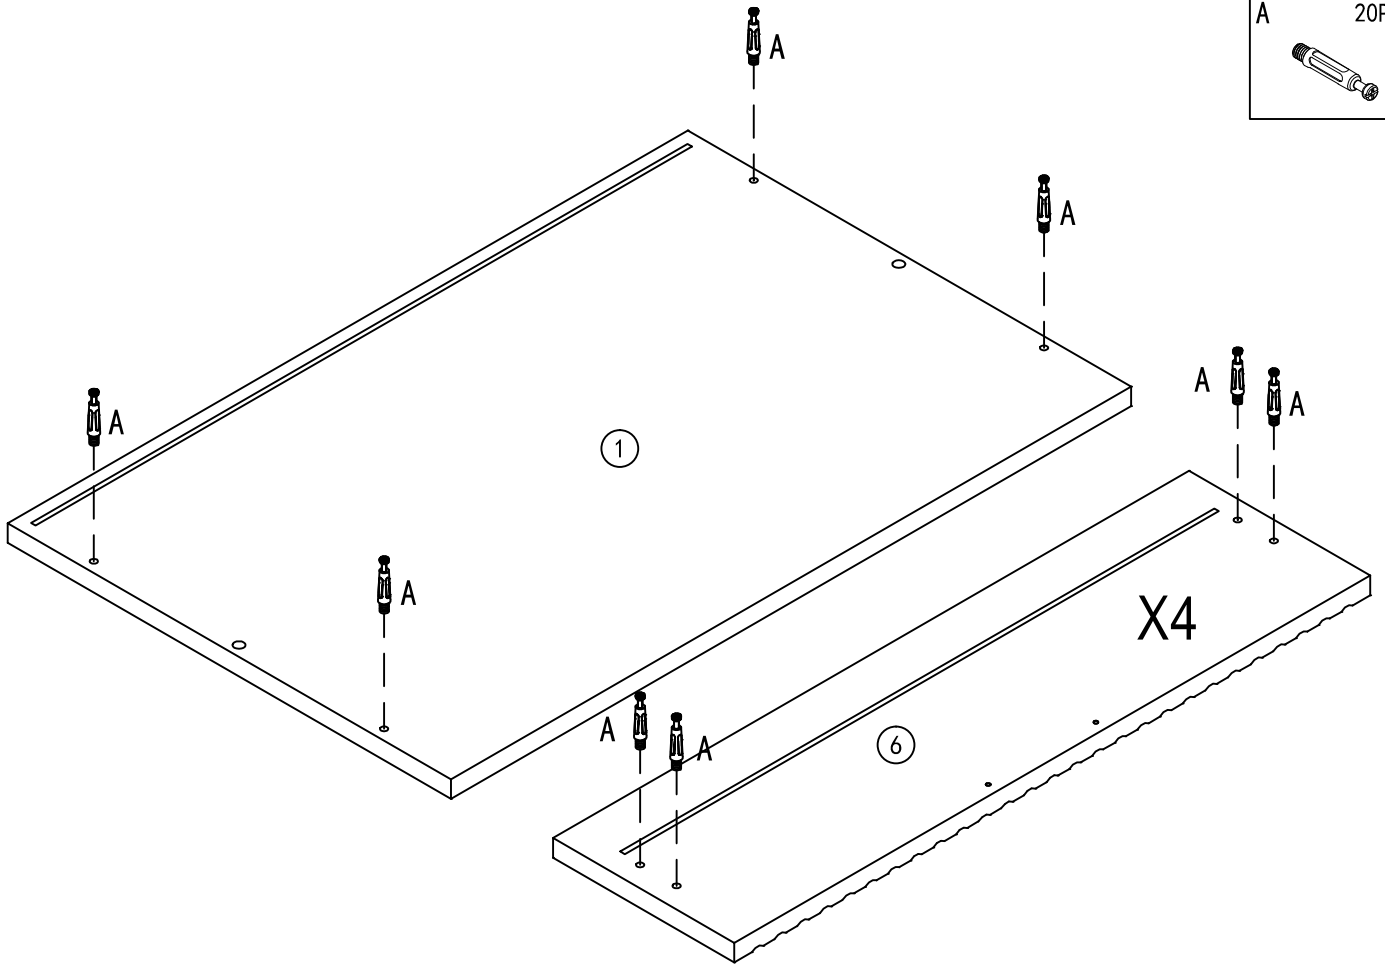

cabinet

Product ID. 7AH6X

Scan for Support
support@garvee.com

Distributed by
GARVEE.com

A 28PCS 	B 28PCS $\Phi 15 \times 11$ 	C 4PCS $\Phi 8 \times 40$ 	D 4PCS $M5 \times 40$ 	E 4SET DR DL CR CL 	F 4PCS  $M3.5 \times 14$ 
G 16PCS $M3.5 \times 35$ 	H 52PCS $M3.5 \times 14$ 	J 1PCS $L=655\text{mm}$ 	K 8PCS 	L 4PCS 	M 2PCS 

1

A 20PCS

2

A	8PCS	E	4SET	H	16PCS
					M3.5*14

3

4

5

6

7

8

9

B 16PCS Φ15*11 	E 4SET DR DL CR CL 	F 4PCS M3. 5*14 
G 16PCS M3. 5*35 	H 16PCS M3. 5*14 	

X4