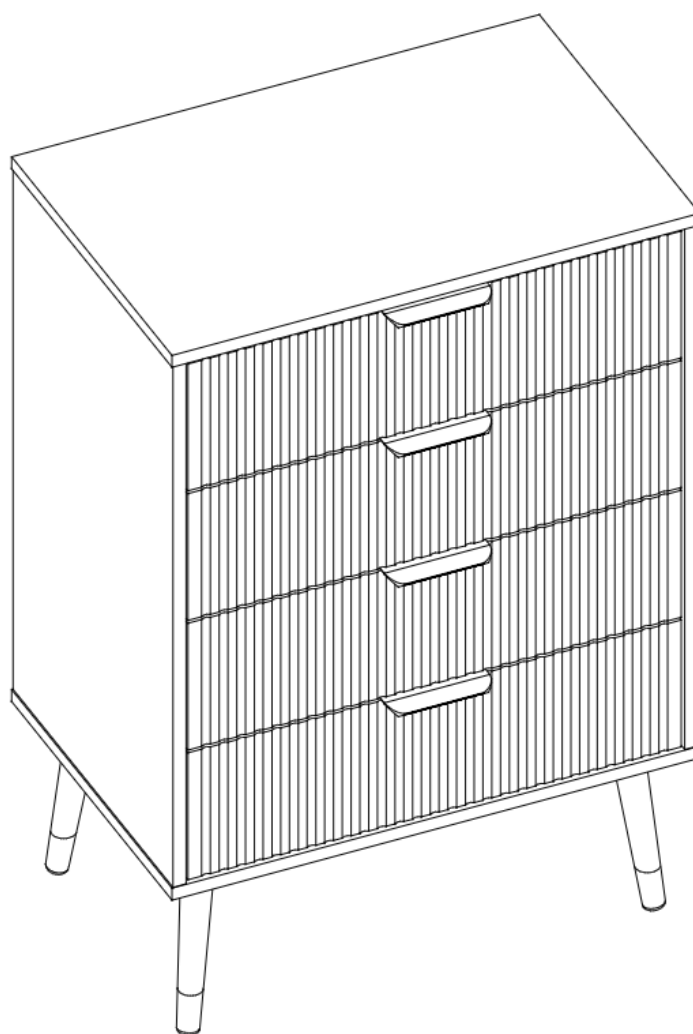

cabinet

Product ID. 7AH6X

Scan for Support
support@garvee.com

Distributed by
GARVEE.com

A 28PCS 	B 28PCS $\Phi 15 \times 11$ 	C 4PCS $\Phi 8 \times 40$ 	D 4PCS $M5 \times 40$ 	E 4SET DR DL CR CL 	F 4PCS  $M3.5 \times 14$ 
G 16PCS $M3.5 \times 35$ 	H 52PCS $M3.5 \times 14$ 	J 1PCS $L=655\text{mm}$ 	K 8PCS 	L 4PCS 	M 2PCS 

1

A 20PCS

2

A	8PCS	E	4SET	H	16PCS
					M3.5*14

3

4

5

6

7

8

9

B 16PCS Φ15*11 	E 4SET DR DL CR CL 	F 4PCS M3. 5*14 
G 16PCS M3. 5*35 	H 16PCS M3. 5*14 	

X4