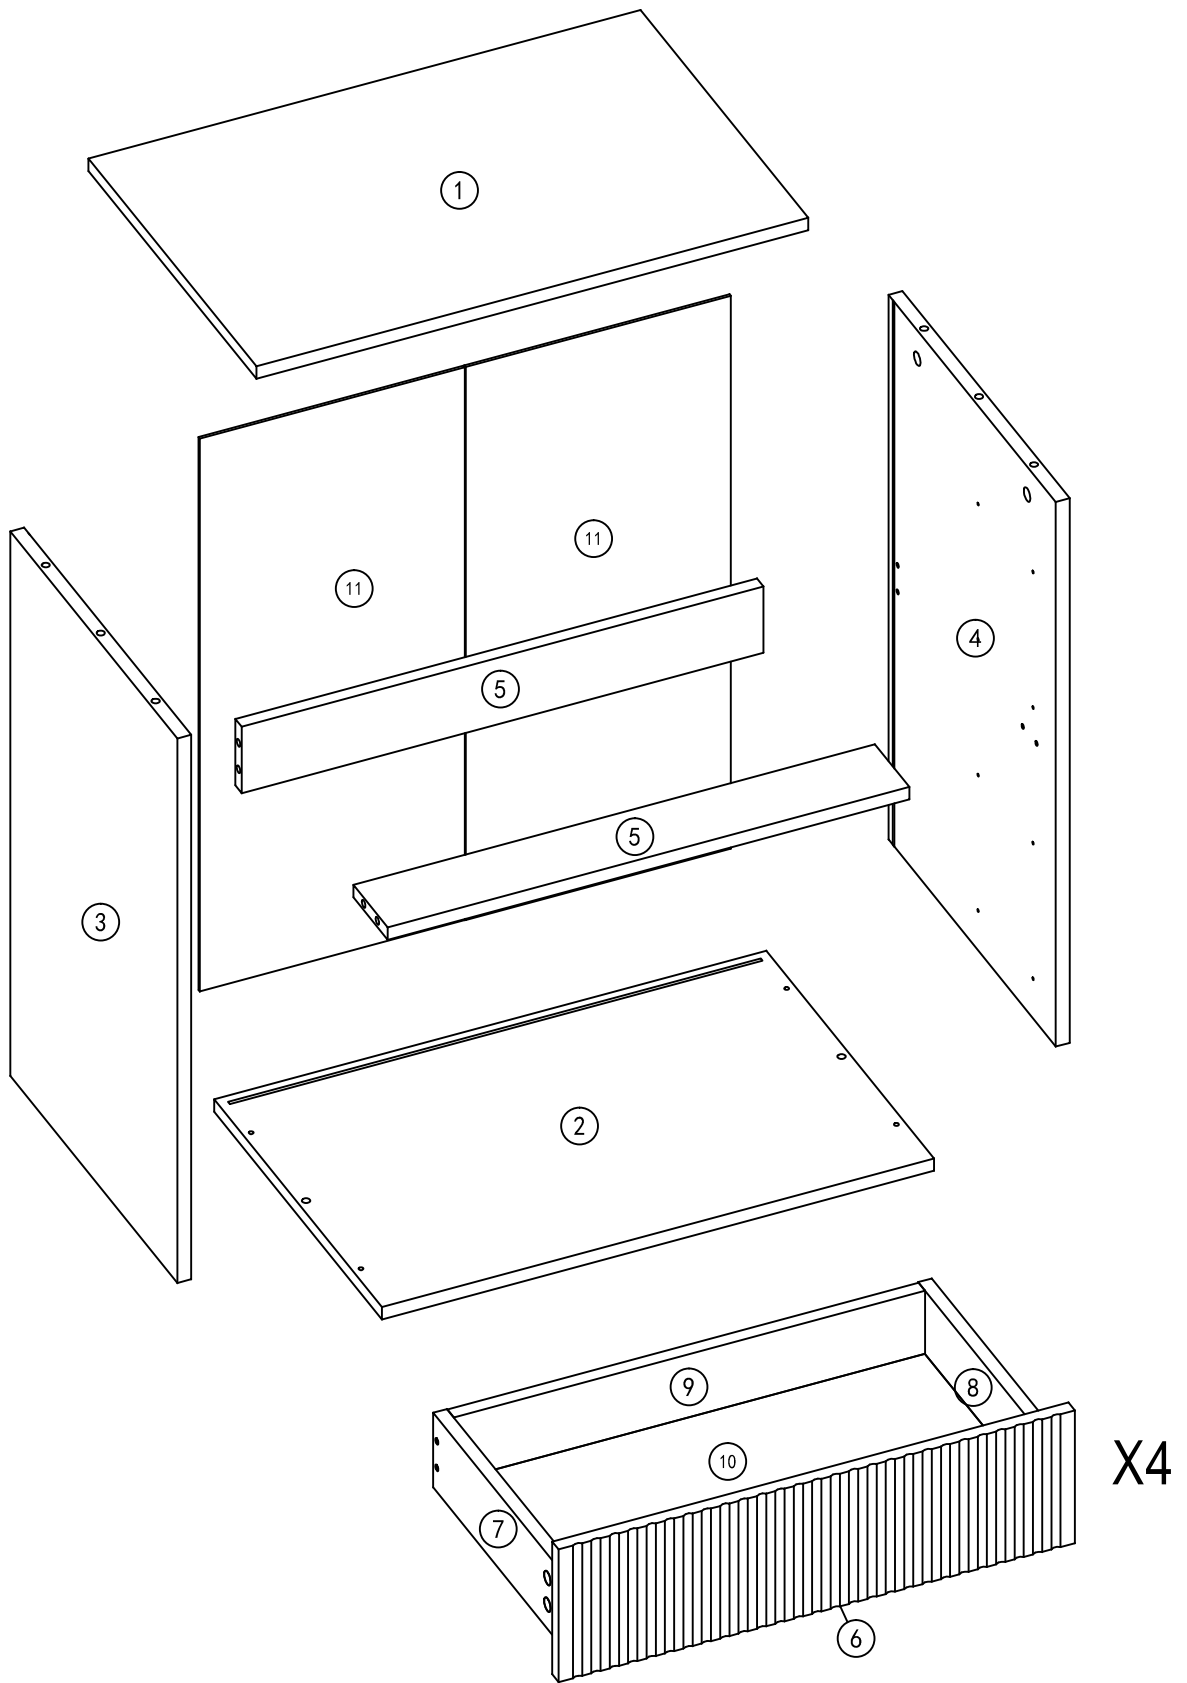

cabinet

Product ID. 7AH6X

Scan for Support
support@garvee.com

Distributed by
GARVEE.com

A 28PCS 	B 28PCS $\Phi 15 \times 11$ 	C 4PCS $\Phi 8 \times 40$ 	D 4PCS $M5 \times 40$ 	E 4SET DR DL CR CL 	F 4PCS  $M3.5 \times 14$ 
G 16PCS $M3.5 \times 35$ 	H 52PCS $M3.5 \times 14$ 	J 1PCS $L=655\text{mm}$ 	K 8PCS 	L 4PCS 	M 2PCS 

1

A 20PCS

2

A	8PCS	E	4SET	H	16PCS
					M3.5*14

3

4

5

6

7

8

9

B 16PCS Φ15*11 	E 4SET DR DL CR CL 	F 4PCS M3. 5*14 
G 16PCS M3. 5*35 	H 16PCS M3. 5*14 	

X4