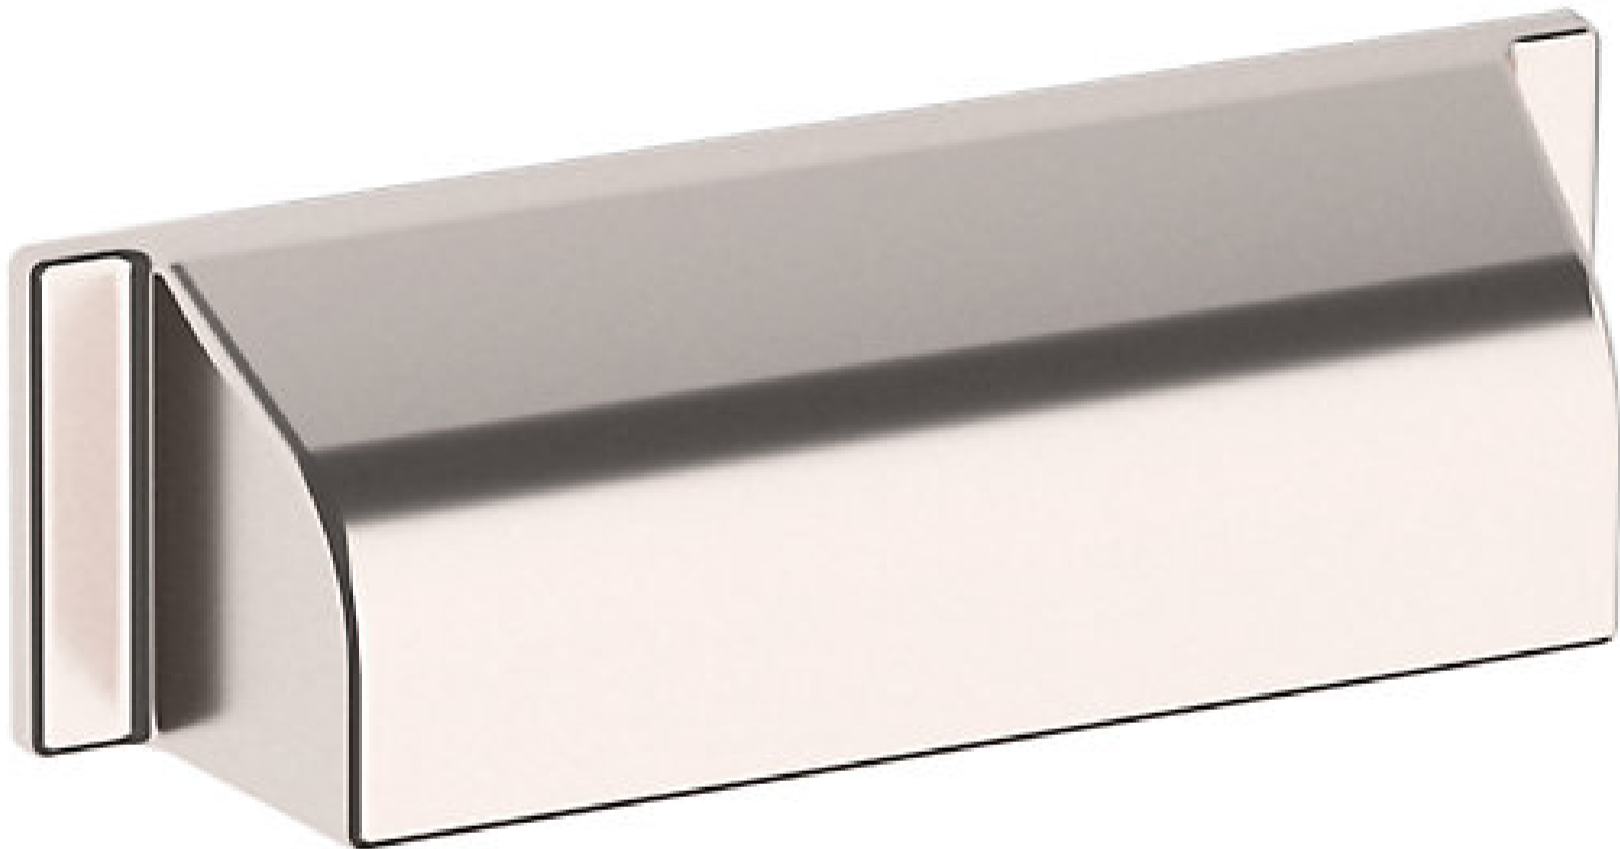

4421 TRANSITIONAL CUP PULL

4" CTC

SPECIFICATIONS

STYLE

Transitional

4421 TRANSITIONAL CUP PULL 4" CTC

ESTATE PORTFOLIO

Model Number:
4421.055.BIN

Key Features

- ✓ Clean lines with an ode to vintage appeal are found in the newly designed Transitional cup pull.

FINISHES OPTIONS

Satin Nickel - 150, US15

Lifetime (PVD) Polished Nickel - 055

Polished Chrome - 260

Lifetime (PVD) Polished Brass - 003

Lifetime (PVD) Satin Brass - 044

Satin Black - 190

Venetian Bronze - 112, 11P

Non-lacquered Brass - 031

all measurements in inches

SPECIFICATIONS

STYLE Transitional