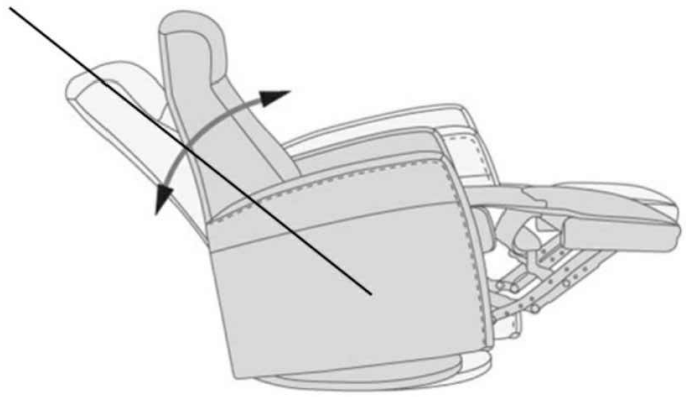

Reclined Max 145°

Distance from wall for full recline 6"

\*Rotate Chair 90° to fit through the door before attaching backrest