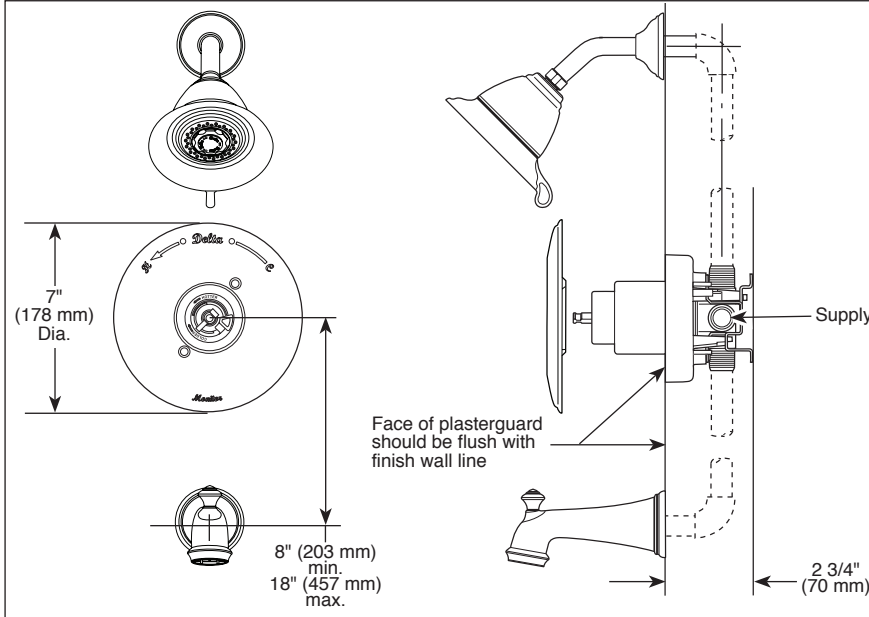

TUB AND SHOWER FAUCET TRIM

- Victorian® Collection
- Tub Only (T14155 Series)
- Shower Only (T14255 Series)
- Tub/Shower (T14455 Series)

Submitted Model No.: _____

Specific Features: _____

STANDARD SPECIFICATIONS:

- Monitor® 14 Series pressure balanced bath mixing valve trim.
- Maintains a balanced pressure of hot and cold water even when a valve is turned on or off elsewhere in the system.
- For use with MultiChoice® Universal rough valve body. (R10000 Series)
- Back-to-back installation capability.
- Solid brass fabricated body.
- Temperature only controlled with handle.
- Field adjustable to limit handle rotation into hot water zone.
- 120° maximum handle rotation.
- All parts replaceable from the front of the valve.
- Decorative trim ring available as RP34359.
- LHP - less handle program - see recommended handles below.