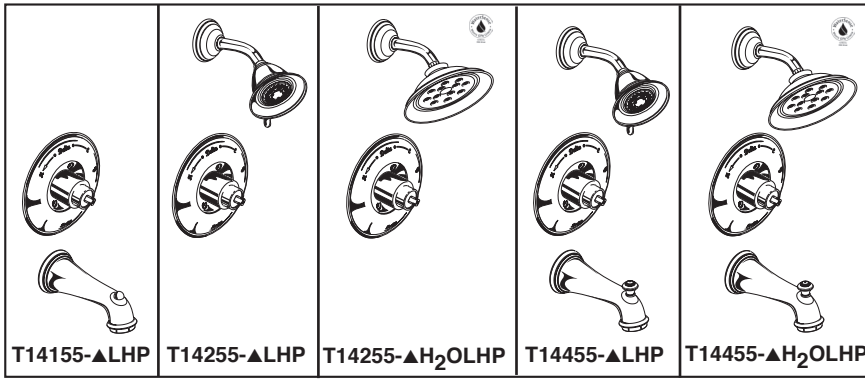

TUB AND SHOWER FAUCET TRIM

- Victorian® Collection
- Tub Only (T14155 Series)
- Shower Only (T14255 Series)
- Tub/Shower (T14455 Series)

Submitted Model No.: _____

Specific Features: _____

STANDARD SPECIFICATIONS:

- Monitor® 14 Series pressure balanced bath mixing valve trim.
- Maintains a balanced pressure of hot and cold water even when a valve is turned on or off elsewhere in the system.
- For use with MultiChoice® Universal rough valve body. (R10000 Series)
- Back-to-back installation capability.
- Solid brass fabricated body.
- Temperature only controlled with handle.
- Field adjustable to limit handle rotation into hot water zone.
- 120° maximum handle rotation.
- All parts replaceable from the front of the valve.
- Decorative trim ring available as RP34359.
- LHP - less handle program - see recommended handles below.