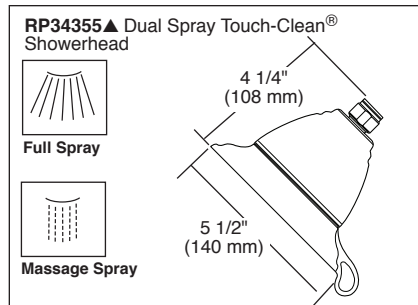

▲ Designate Proper Finish Suffix