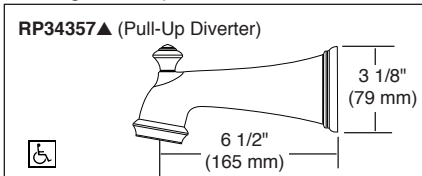

▲ Designate Proper Finish Suffix