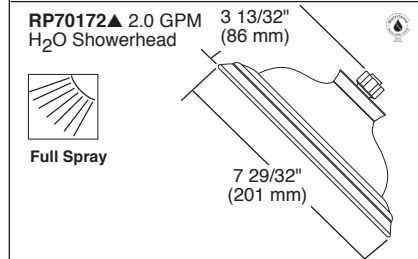

▲ Designate Proper Finish Suffix