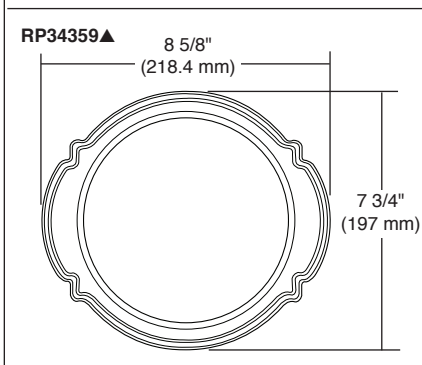

▲ Designate Proper Finish Suffix