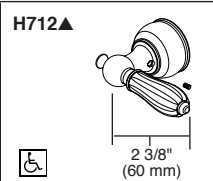

▲ Designate Proper Finish Suffix