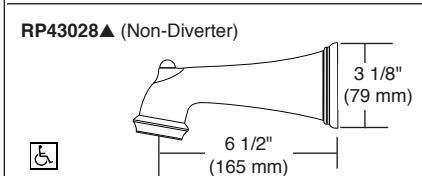

▲ Designate Proper Finish Suffix