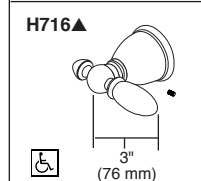

▲ Designate Proper Finish Suffix