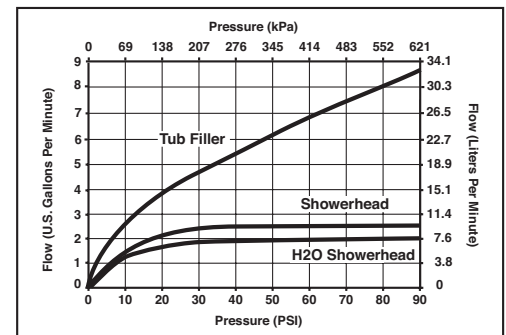

COMPLIES WITH:

- ASME A112.18.1 / CSA B125.1
- ASSE 1016
- Indicates compliance to ICC/ANSI A117.1
- EPA WaterSense®