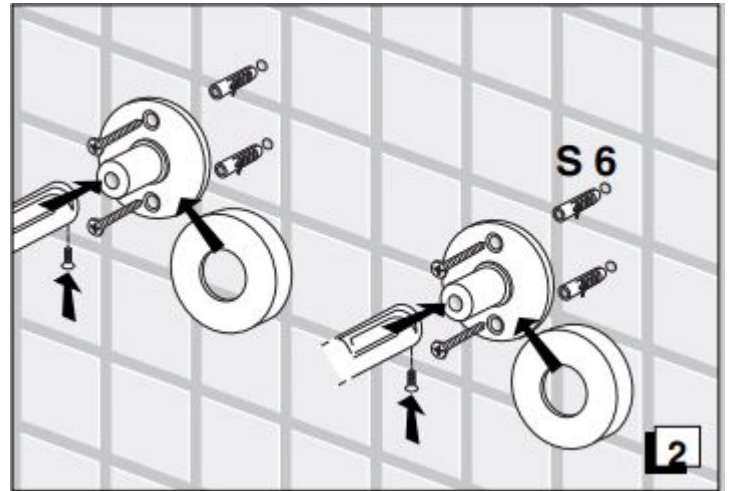

Installation Instructions

CLEANING

Quality, technological processes and materials are the features that determine the high standards of our accessories.

However, to avoid surface alterations, it is necessary to follow a few guidelines.

Clean all finishes exclusively with soap and water, and dry with a soft cloth.

Do not use coarse cloths, abrasive products, acids, ammonia products, caustic substances, bleach or solvents.

In case of contact with these substances, rinse surfaces immediately and wipe dry.

Remember that even fumes can damage metal.

Wash accessories next to the toilet bowl at regular intervals to avoid corrosion.

Collection
Gealuna

Model |
Gealuna A103; D

Dimensions Metric

1 inch = 2.54 cm

1 inch = 25.4 mm

WS®
BATH
COLLECTIONS

1051 Lea Drive - Collegeville, PA 19426

Tel. 215 513 9400 - Fax 610 831 0215

www.ws bathcollections.com - info@ws bathcollections.com