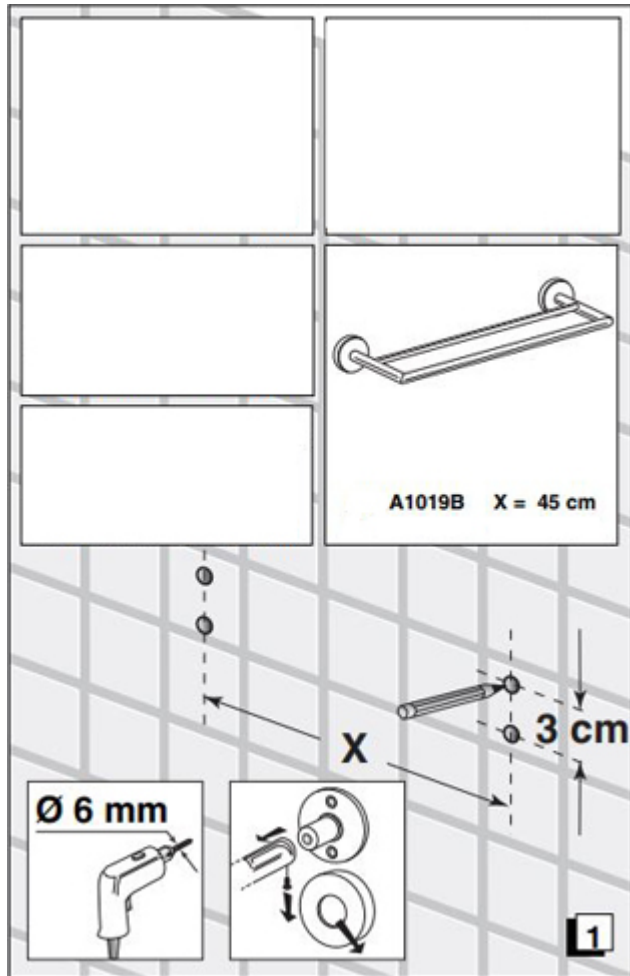

Installation Instructions

CLEANING

Quality, technological processes and materials are the features that determine the high standards of our accessories.

However, to avoid surface alterations, it is necessary to follow a few guidelines.

Clean all finishes exclusively with soap and water, and dry with a soft cloth.

Do not use coarse cloths, abrasive products, acids, ammonia products, caustic substances, bleach or solvents.

In case of contact with these substances, rinse surfaces immediately and wipe dry.

Remember that even fumes can damage metal.

Wash accessories next to the toilet bowl at regular intervals to avoid corrosion.

Collection
Gealuna

Model |
Gealuna A103; D

Dimensions Metric

1 inch = 2.54 cm

1 inch = 25.4 mm

WS®
BATH
COLLECTIONS

1051 Lea Drive - Collegeville, PA 19426

Tel. 215 513 9400 - Fax 610 831 0215

www.ws bathcollections.com - info@ws bathcollections.com