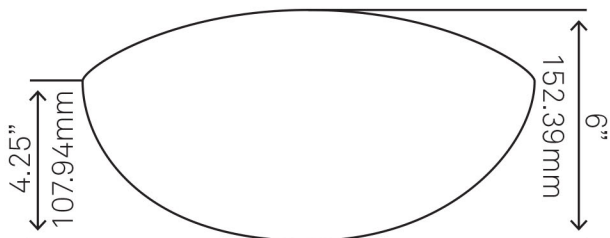

TIS-324G BIGIO
Clear Black Vessel Sink

Requested By: _____

Specific Features: _____

STANDARD SPECIFICATIONS:

- Oval slipper clear black glass vessel
- Made with high tempered glass
- Scratch resistant and non-porous
- Designed for above counter installation
- Standard U.S. plumbing connections
- 1.75-inch drain opening
- No overflow