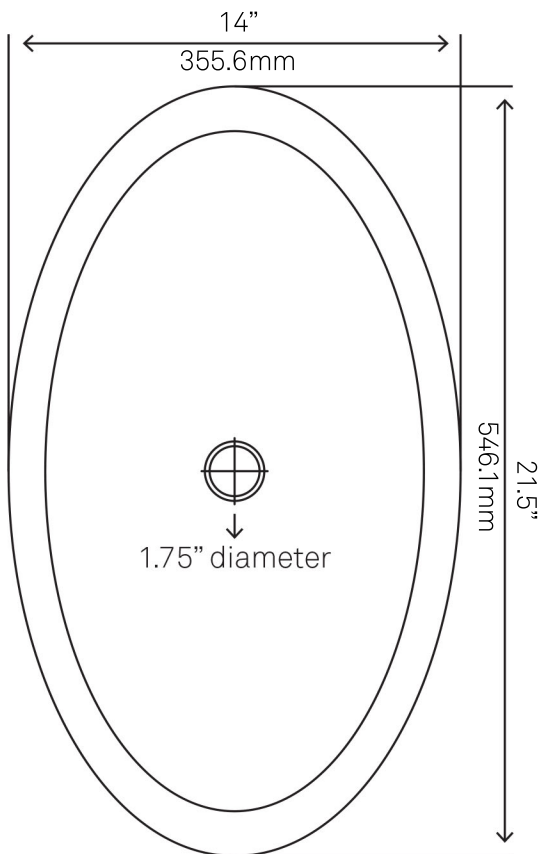

TIS-324G BIGIO
Clear Black Vessel Sink

Requested By: _____

Specific Features: _____

STANDARD SPECIFICATIONS:

- Oval slipper clear black glass vessel
- Made with high tempered glass
- Scratch resistant and non-porous
- Designed for above counter installation
- Standard U.S. plumbing connections
- 1.75-inch drain opening
- No overflow