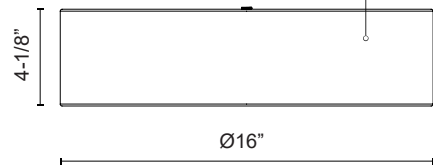

SPECIFICATION DETAILS

* For custom options, consult factory for details.

Fixture Dimensions	D16" x H4-1/8"
Light Source	AC LED Module
Wattage	26W
Total Lumens	2125lm
Delivered Lumens	BOR-1050lm; WOR-1432lm;
Voltage	120V
Color Temperature	3000K
CRI (Ra)	90CRI
Optional Color Temps	2700K - 5000K Available, Minimum Order Quantities Apply
LED Rated Life	50,000 hours
Dimming	100% - 10%, ELV Dimmer (Not Included)
Diffuser Details	White Acrylic Diffuser
Shade Details	Organza Shade; Textured Linen Shade;
Wire Length	60"
Location	Dry
Compliance	T24-JA8
Warranty	5 Years
CEC Title 24 JA8	Yes, JA8-19

KUZCO

19054 28TH AVENUE
SURREY - BC V3Z 6M3
CANADA

WWW.KUZCOLIGHTING.COM

COMMENT