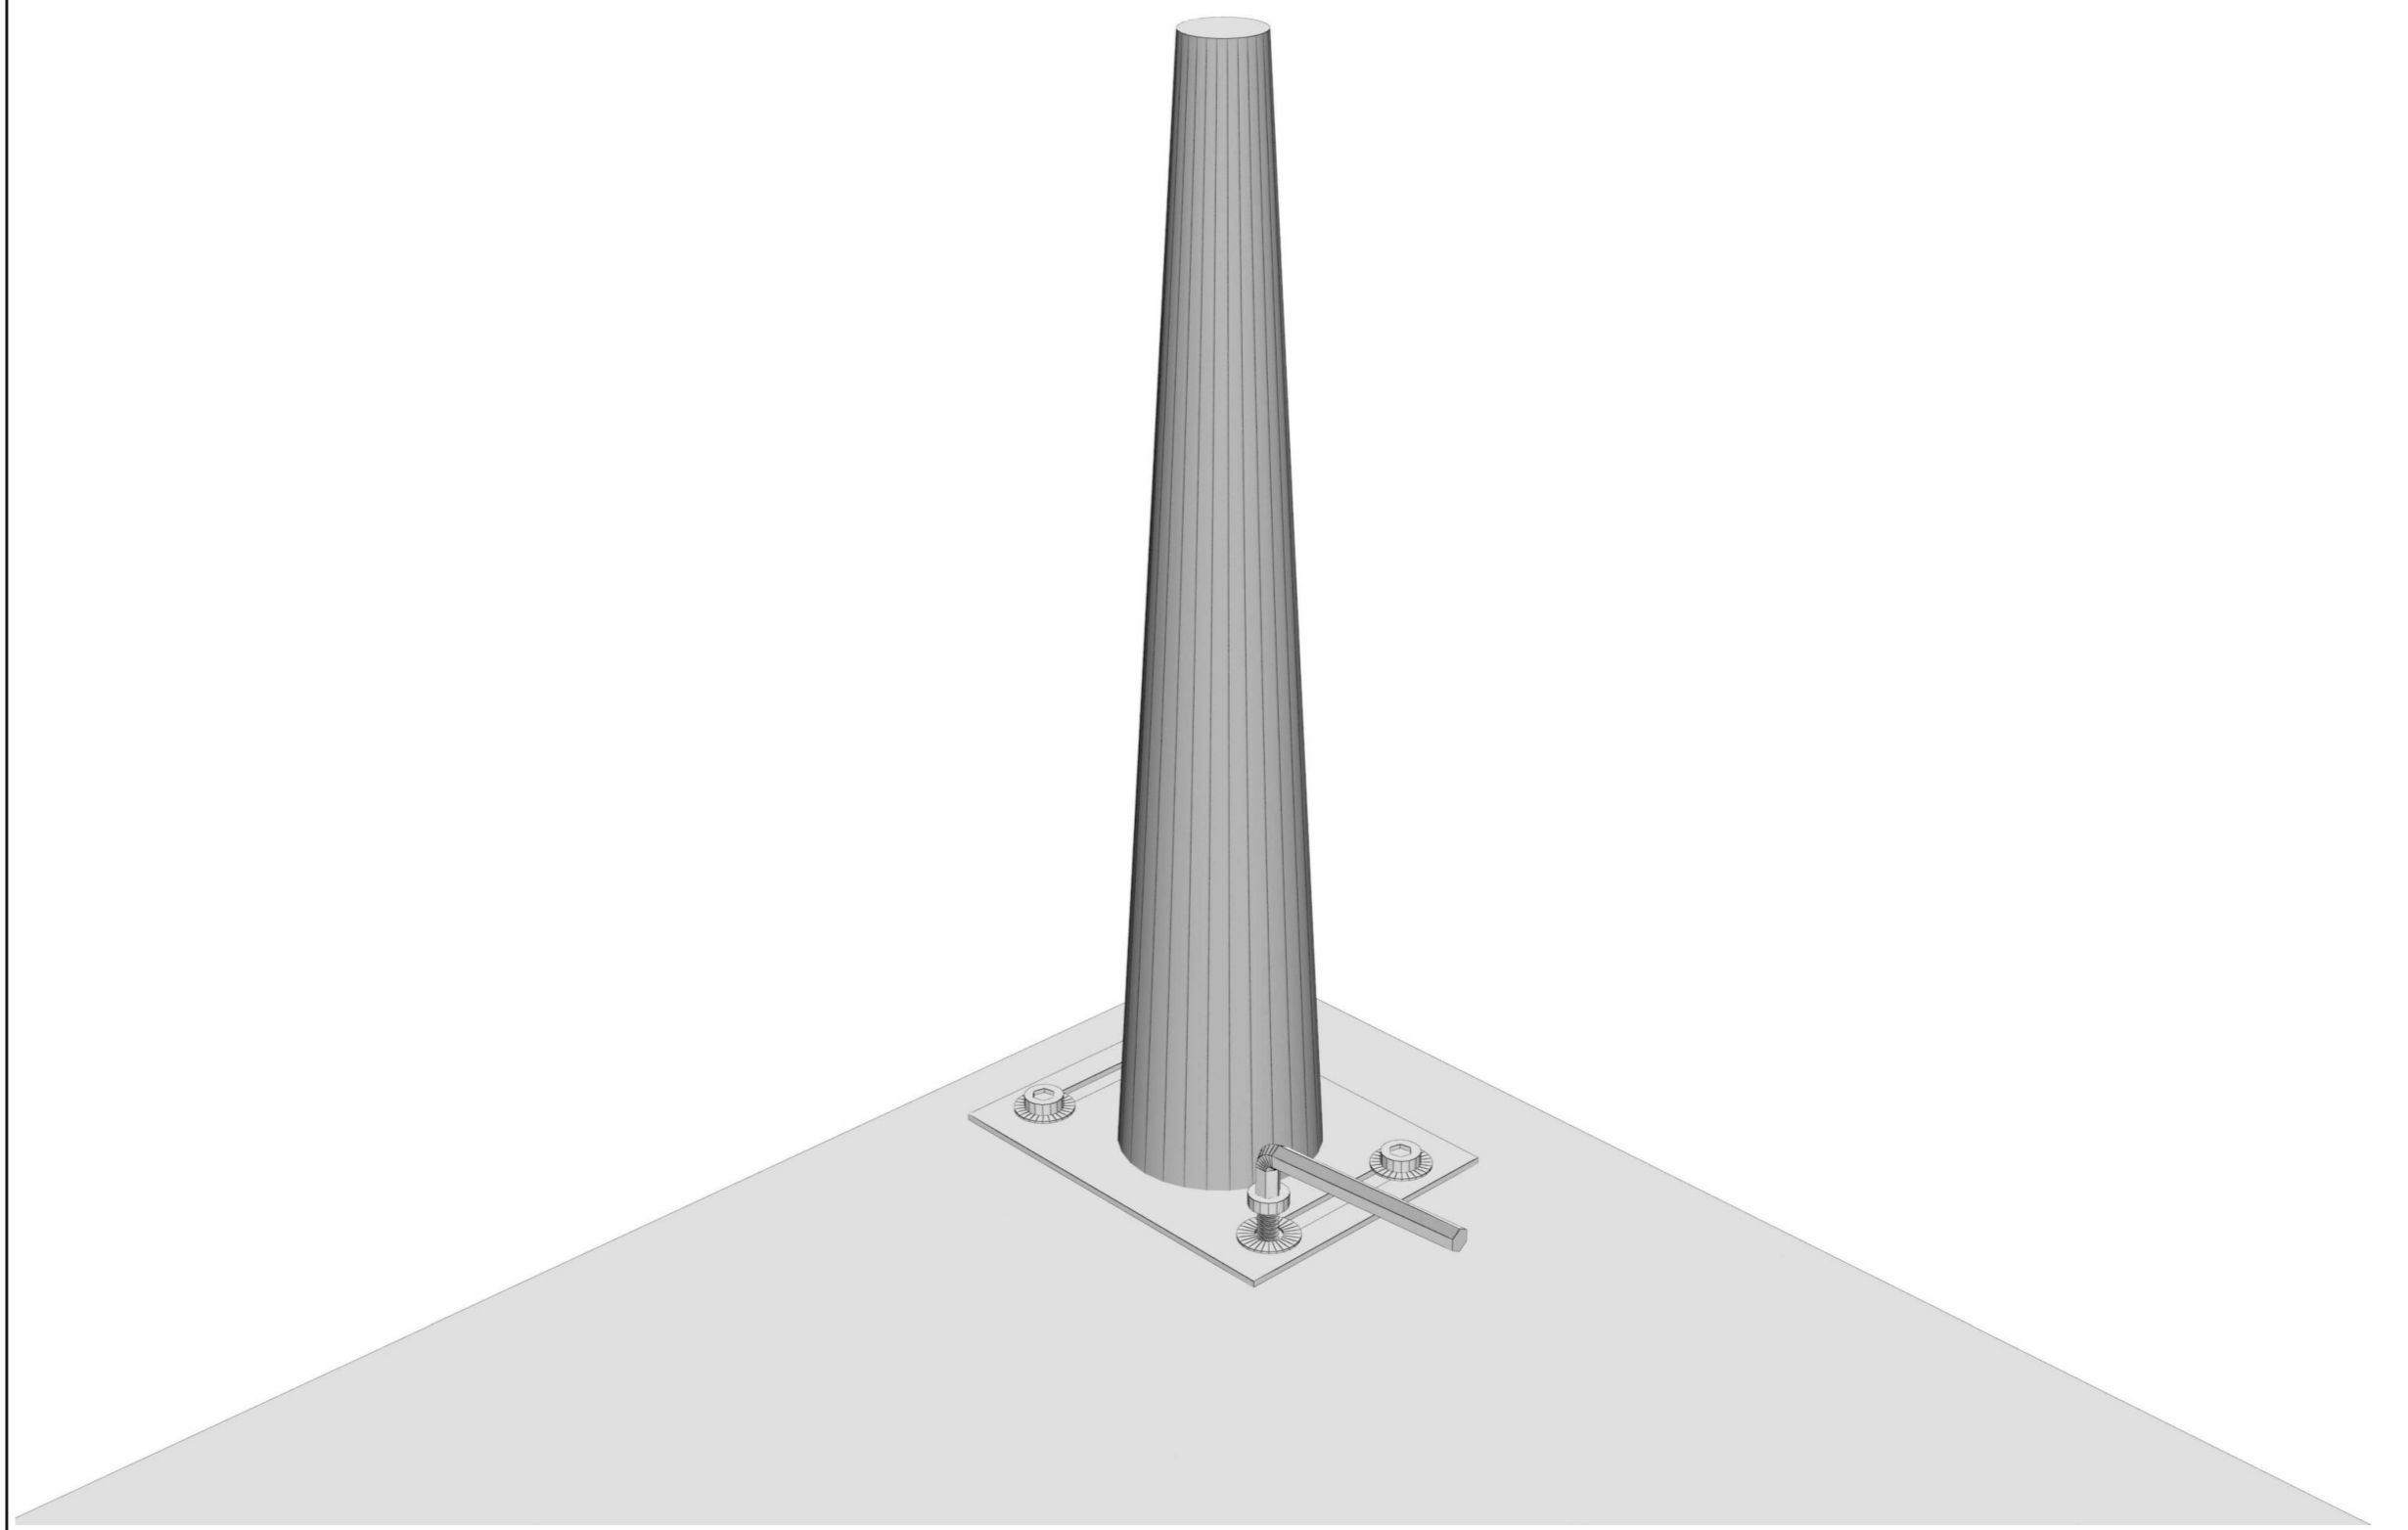

ASSEMBLY INSTRUCTIONS

SIDE VIEW

ZOOM DETAIL 'A'

20 MIN.

2 PERSONS

A x 16
M10 mm

B x 16
M8X20 mm

C x 1
M5