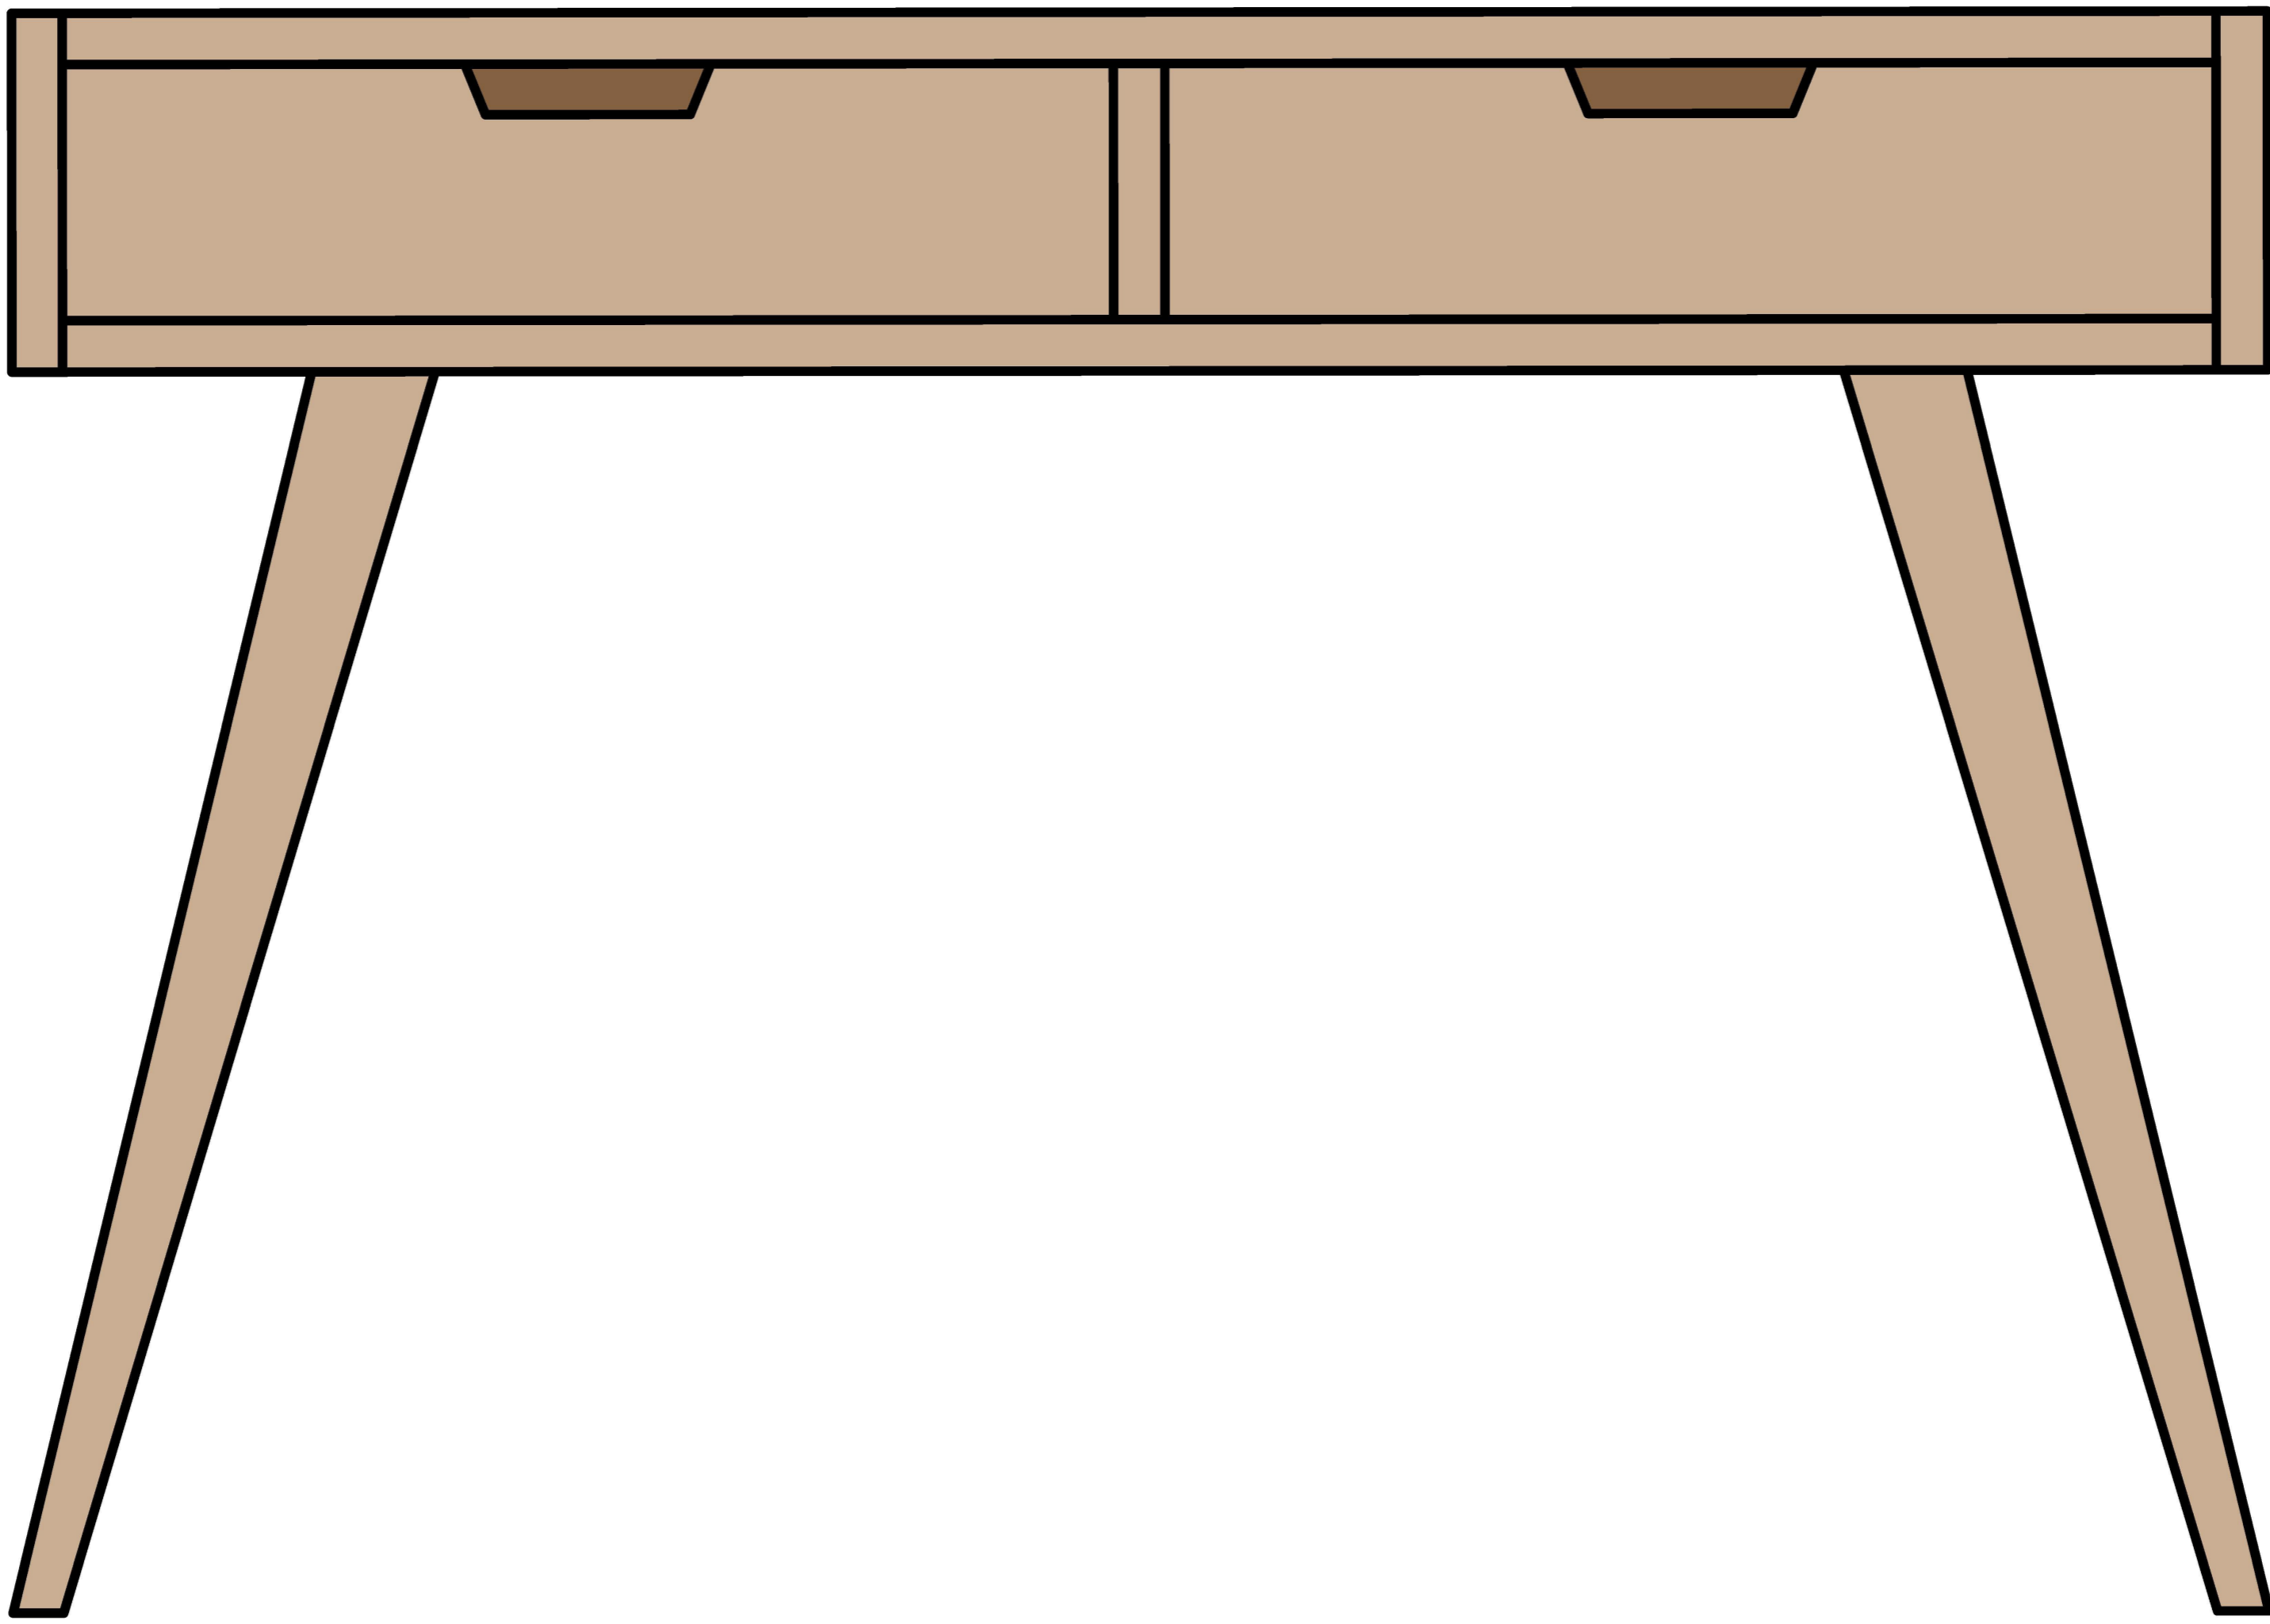

ASSEMBLY INSTRUCTIONS

SIDE VIEW

ZOOM DETAIL 'A'

20 MIN.

2 PERSONS

A x 16
M10 mm

B x 16
M8X20 mm

C x 1
M5