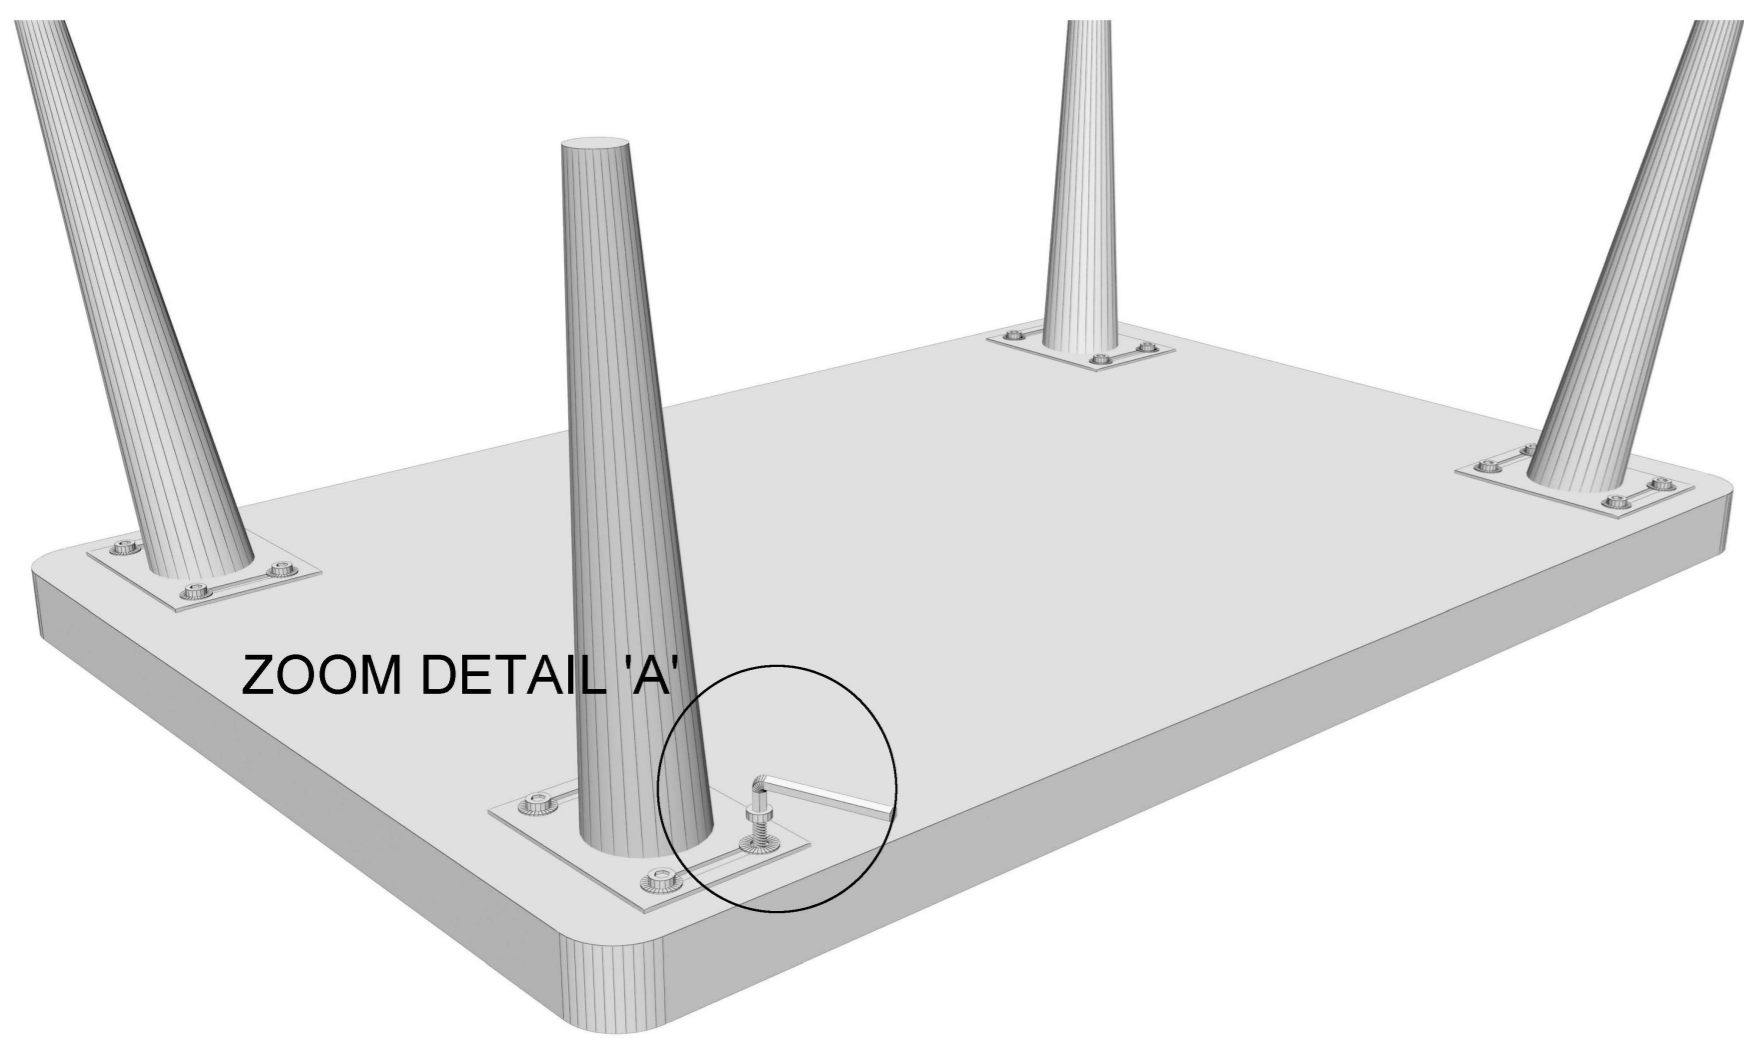

ASSEMBLY INSTRUCTIONS

SIDE VIEW

ZOOM DETAIL 'A'

20 MIN.

2 PERSONS

A x 16
M10 mm

B x 16
M8X20 mm

C x 1
M5