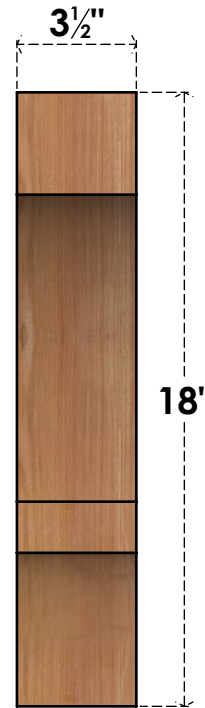

# BRC04X14X18BOA00SWR

3 1/2"W X 14"D X 18"H BALBOA SMOOTH BRACE, WESTERN RED CEDAR

**SIDE**

**FRONT**

EKENA MILLWORK  
 2300 WEST MAIN ST.  
 CLARKSVILLE, TX 75426  
 TOLL FREE: 866-607-0453  
 WWW.EKENAMILLWORK.COM

**NOTES**

1. INSTALLATION TO BE COMPLETED IN ACCORDANCE WITH MANUFACTURER'S SPECIFICATIONS.
2. DRAWING MAY NOT BE TO SCALE
3. THIS DRAWING IS INTENDED FOR DESIGN AND PLANNING PURPOSES ONLY.
4. ALL INFORMATION CONTAINED HEREIN WAS CURRENT AT THE TIME OF DEVELOPMENT BUT MUST BE REVIEWED AND APPROVED BY THE PRODUCT MANUFACTURER TO BE CONSIDERED ACCURATE.
5. PRODUCTS ARE NOT KILN DRIED. THIS ITEM IS UNIQUE AND WILL CONTAIN THE NATURAL VARIATIONS THAT THE WOOD SPECIES OFFERS. THIS MAY RESULT IN VARIATIONS UP TO 1/4"