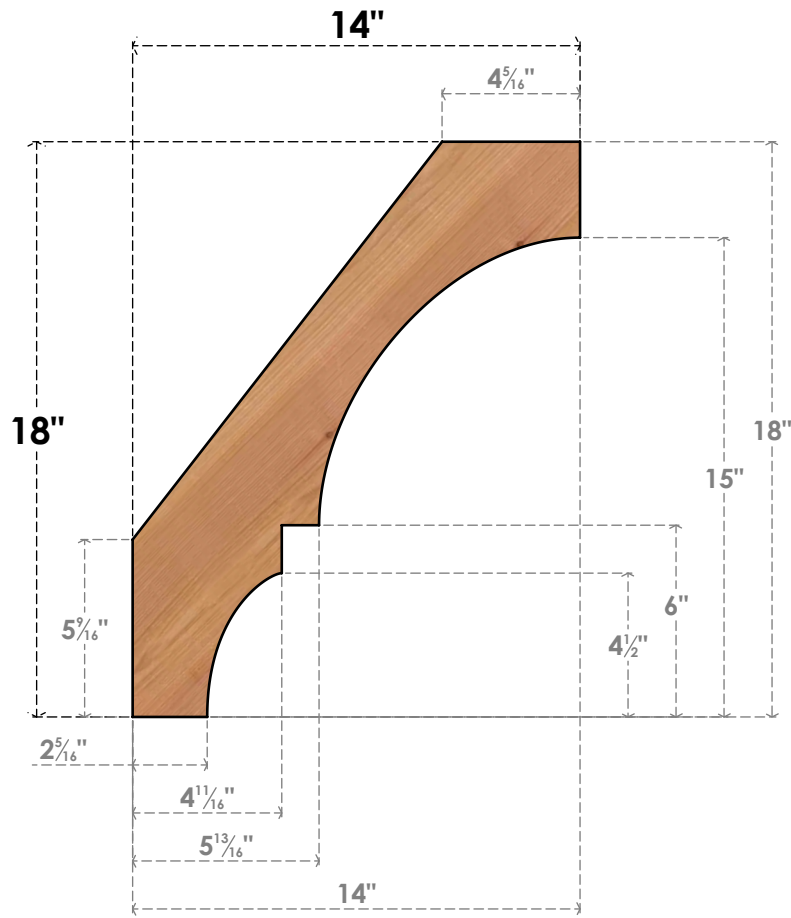

# BRC04X14X18BOA00SWR

3 1/2"W X 14"D X 18"H BALBOA SMOOTH BRACE, WESTERN RED CEDAR

**SIDE**

**FRONT**

EKENA MILLWORK  
 2300 WEST MAIN ST.  
 CLARKSVILLE, TX 75426  
 TOLL FREE: 866-607-0453  
 WWW.EKENAMILLWORK.COM

**NOTES**

1. INSTALLATION TO BE COMPLETED IN ACCORDANCE WITH MANUFACTURER'S SPECIFICATIONS.
2. DRAWING MAY NOT BE TO SCALE
3. THIS DRAWING IS INTENDED FOR DESIGN AND PLANNING PURPOSES ONLY.
4. ALL INFORMATION CONTAINED HEREIN WAS CURRENT AT THE TIME OF DEVELOPMENT BUT MUST BE REVIEWED AND APPROVED BY THE PRODUCT MANUFACTURER TO BE CONSIDERED ACCURATE.
5. PRODUCTS ARE NOT KILN DRIED. THIS ITEM IS UNIQUE AND WILL CONTAIN THE NATURAL VARIATIONS THAT THE WOOD SPECIES OFFERS. THIS MAY RESULT IN VARIATIONS UP TO 1/4"