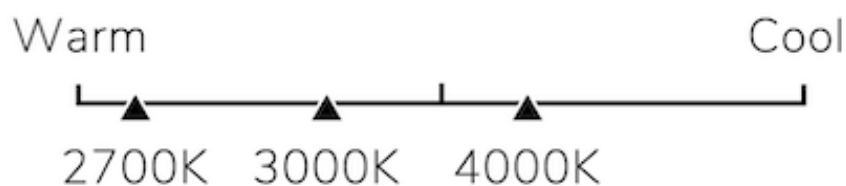

Lighting Specifications

Brightness 1100 lumens

Estimated Yearly Energy Cost \$ 3.21

Based on 3 hrs/day
11c/kWh Cost depends
on rates and use

Life in Years 22.8 Years

Based on 3 hrs/day

Color Appearance

Energy Used 20 watts