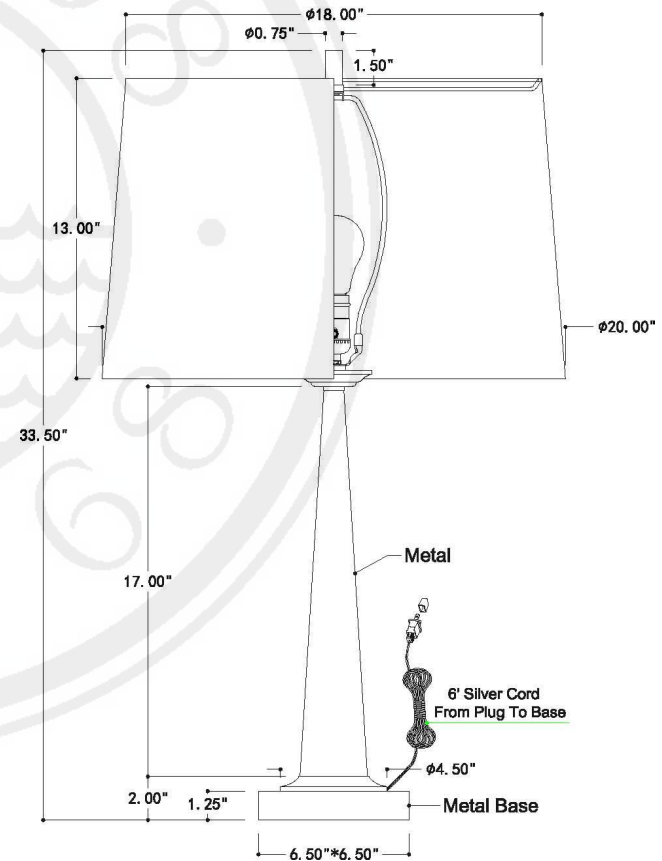

## TORONTO BRASS LAMP BASE

Item # LBAS-337-01

Height: 33.5"

Width: 20"

Base: 6.5"\*6.5"

Finial:  $\phi 0.75"$ \*1.5"H

Finish: Aged Brass

Shade Details:  $\phi 18"$  x 20" x 13"H

Socket: E26 Socket

Wattage: 150w

All Port 68 designs are copyrighted. All rights reserved.

## TORONTO NICKEL LAMP BASE

Item # LBAS-337-02

Height: 33.5"

Width: 20"

Base: 6.5"\*6.5"

Finial:  $\phi 0.75"$ \*1.5"H

Finish: Polished Nickel

Shade Details:  $\phi 18"$  x 20" x 13"H

## TORONTO BLACK LAMP BASE

Item # LBAS-337-03

Height: 33.5"

Width: 20"

Base: 6.5"\*6.5"

Finial:  $\phi 0.75"$ \*1.5"H

Finish: Aged Brass/Black

Shade Details:  $\phi 18"$  x 20" x 13"H