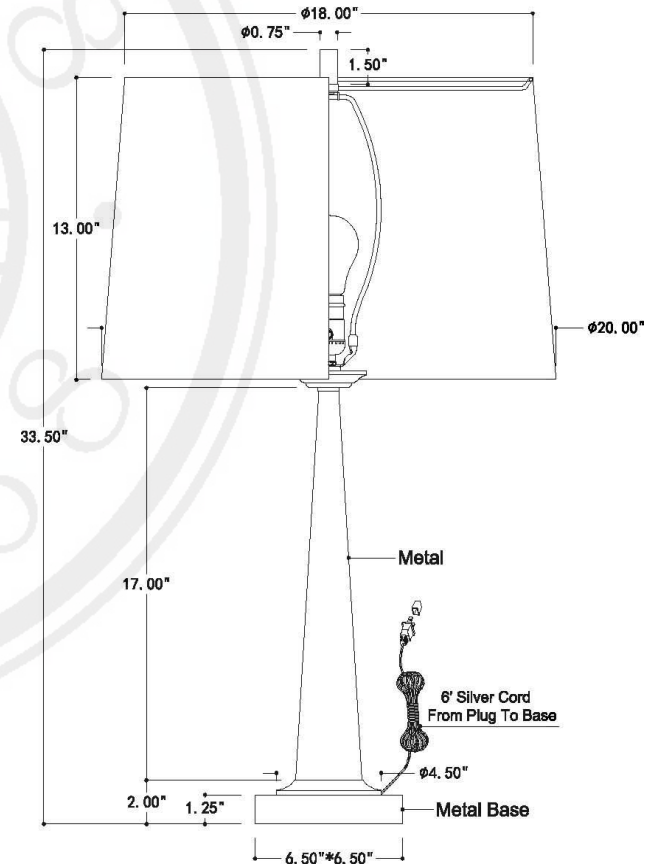

## TORONTO BRASS LAMP BASE

Item # LBAS-337-01

Height: 33.5"

Width: 20"

Base: 6.5"\*6.5"

Finial:  $\phi 0.75"$ \*1.5"H

Finish: Aged Brass

Shade Details:  $\phi 18"$  x 20" x 13"H

## TORONTO NICKEL LAMP BASE

Item # LBAS-337-02

Height: 33.5"

Width: 20"

Base: 6.5"\*6.5"

Finial:  $\phi 0.75"$ \*1.5"H

Finish: Polished Nickel

Shade Details:  $\phi 18"$  x 20" x 13"H

Socket: E26 Socket

Wattage: 150w

All Port 68 designs are copyrighted. All rights reserved.

## TORONTO BLACK LAMP BASE

Item # LBAS-337-03

Height: 33.5"

Width: 20"

Base: 6.5"\*6.5"

Finial:  $\phi 0.75"$ \*1.5"H

Finish: Aged Brass/Black

Shade Details:  $\phi 18"$  x 20" x 13"H