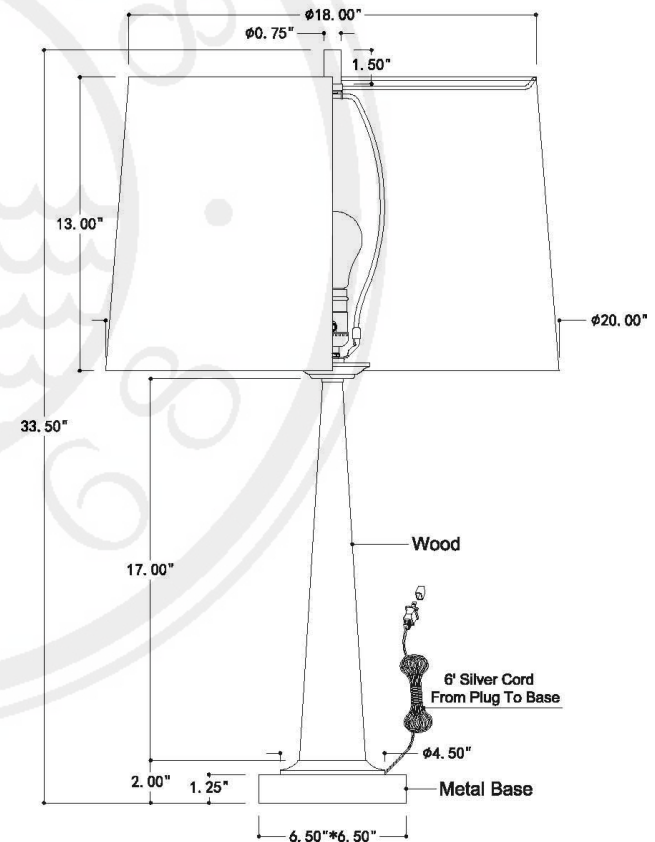

SPEC SHEET

TORONTO BLACK LAMP BASE

Item # LBAS-337-03

Height: 33.5"

Width: 20"

Base: 6.5"*6.5"

Finial: $\phi 0.75"$ *1.5"H

Finish: Aged Brass/Black

Shade Details: $\phi 18"$ x 20" x 13"H

Socket: E26 Socket

Wattage: 150w

All Port 68 designs are copyrighted. All rights reserved.